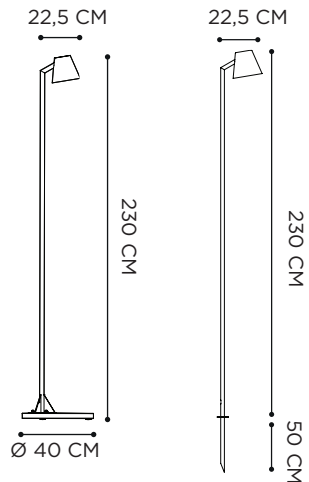

PARKER FLOOD & PATH