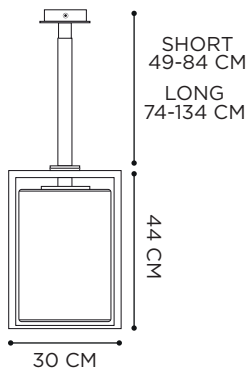

DOME CEILING