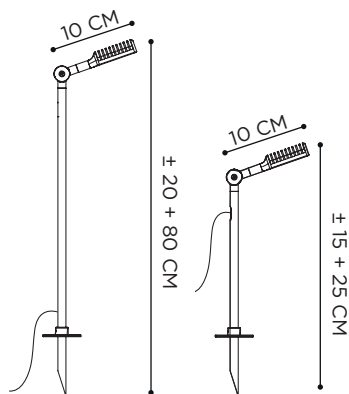

ADJUSTABLE SPOT 10°

INCLUDES 350mA DRIVER

SPIKY

ANTIQUE BRASS

REFERENCE	DESCRIPTION	INTEGRATED LIGHT	WATT	K	LM	INPUT	IP	EEC
SPKG	40 CM	LED	3 W	2700	450	230V	65	A
SPK	100 CM	LED	3 W	2700	450	230V	65	A

REQUIRED: LEDCONKIT OR DR11