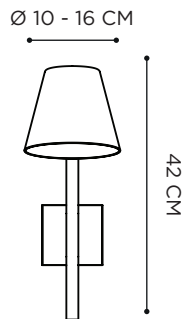

PARKER WALL