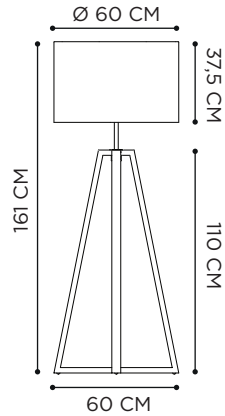

CLUB LOUNGE