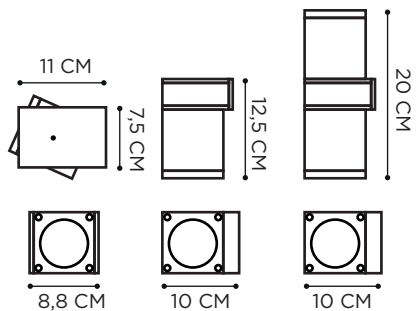

Q-BIC WALL

TEAK

ELECTROPOLISHED STAINLESS STEEL

POWDER COATED ALUMINIUM: ANTHRACITE

REFERENCE	DESCRIPTION	LIGHTBULB SOCKET	WATT	INPUT	IP	EEC
QBW1D220EP	1 SPOT - EP	GU10 - LED FLAT OPTIC (NOT INCLUDED)	5 W	230V	55	A-G
QBW2D220EP	2 SPOTS - EP	GU10 - LED FLAT OPTIC (NOT INCLUDED)	5 W	230V	55	A-G
QBWVD220EP	1 SPOT 270° - EP	GU10 - LED FLAT OPTIC (NOT INCLUDED)	5 W	230V	55	A-G
QBWVD230A	1 SPOT 270° - ANTHRACITE	GU10 - LED FLAT OPTIC (NOT INCLUDED)	5 W	230V	55	A-G

QBWVD220EP: ADJUSTABLE ANGLE 270° - GROUND MOUNTING IS ALSO POSSIBLE

QBWVD230A: ADJUSTABLE ANGLE 270° - GROUND MOUNTING IS ALSO POSSIBLE