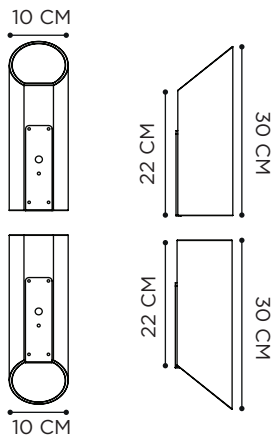

CORD LENGTH: 5M

MEDUZ ANTHRACITE COATED WITH SMOKE GLASS - EXES 77 LOW DINING CHAIRS- BUTLER 40 & 60 SIDE TABLE - RUG 150 BARK

MOSO WALL

PORCELAIN: WHITE/BLACK/NIGHT BLUE

REFERENCE	DESCRIPTION	INTEGRATED LIGHT	WATT	K	LM	INPUT	IP	EEC
MSOWUW*	 UP - WHITE	LED	3 W	2700	450	230V	65	D 
MSOWUB*	 UP - BLACK	LED	3 W	2700	450	230V	65	D 
MSOWUNB*	 UP - NIGHT BLUE	LED	3 W	2700	450	230V	65	D 
MSOWDW*	 DOWN - WHITE	LED	3 W	2700	450	230V	65	D 
MSOWDB*	 DOWN - BLACK	LED	3 W	2700	450	230V	65	D 
MSOWDNB*	 DOWN - NIGHT BLUE	LED	3 W	2700	450	230V	65	D 