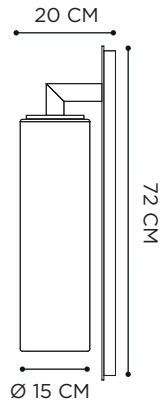

CORD LENGTH: 4 METER

DOME SMALL WITH SMOKE & CLEAR GLASS

DOME WALL

POWDER COATED ALUMINIUM: ANTHRACITE

MOUTHBLOWN GLASS: CLEAR/SMOKE

REFERENCE	DESCRIPTION	LIGHTBULB SOCKET	WATT	K	LM	INPUT	IP	EEC
DOMEWBCL	 CLEAR	E27 - DECORATIVE LED INCLUDED	4 W	2200	280	230V	43	A-G 
DOMEWBSM	 SMOKE	E27 - DECORATIVE LED INCLUDED	4 W	2200	280	230V	43	A-G 