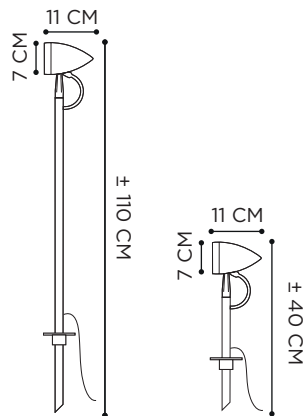

BULLET

ANTIQUE BRASS

ANTIQUE ZINC

REFERENCE	DESCRIPTION	INTEGRATED LIGHT	WATT	INPUT	IP	EEC
BLTG230AB	40 CM - ANTIQUE BRASS	GU10 - LED FLAT OPTIC (NOT INCLUDED)	5 W	230V	44	A-G
BLTG230AZ	40 CM - ANTIQUE ZINC	GU10 - LED FLAT OPTIC (NOT INCLUDED)	5 W	230V	44	A-G
BLT230AB	110 CM - ANTIQUE BRASS	GU10 - LED FLAT OPTIC (NOT INCLUDED)	5 W	230V	44	A-G
BLT230AZ	110 CM - ANTIQUE ZINC	GU10 - LED FLAT OPTIC (NOT INCLUDED)	5 W	230V	44	A-G

INFO: ADJUSTABLE HEAD