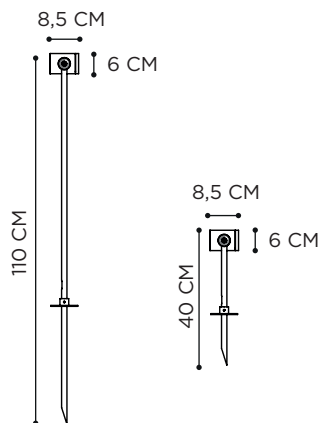

SPOTTY

WEATHERED BRASS

REFERENCE	DESCRIPTION	LIGHTBULB SOCKET	WATT	INPUT	IP	EEC
SPT230L040WB	40 CM	GU10 - LED FLAT OPTIC (NOT INCLUDED)	5 W	230V	65	A-G
SPT230L110WB	110 CM	GU10 - LED FLAT OPTIC (NOT INCLUDED)	5 W	230V	65	A-G