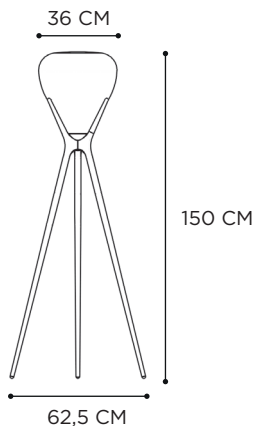

MEDUZ

POWDER COATED ALUMINIUM: ANTHRACITE/PEBBLE

MOUTHBLOWN GLASS: SMOKE

REFERENCE	DESCRIPTION	LIGHTBULB SOCKET	WATT	K	LM	INPUT	IP	EEC
MDZ15OASM	ANTHRACITE - SMOKE	E27 - DECORATIVE LED INCLUDED 4 W	2200	280	230V	43	A-G	
MDZ15OPBSM	PEBBLE - SMOKE	E27 - DECORATIVE LED INCLUDED 4 W	2200	280	230V	43	A-G	

CORD LENGTH: 5M