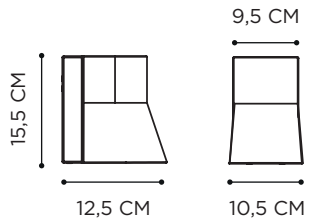

BEACON WALL