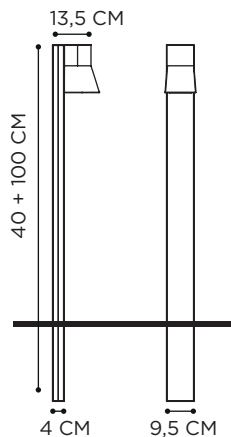

BEACON

TEAK

PORCELAIN: BLACK/WHITE

REFERENCE	DESCRIPTION	INTEGRATED LIGHT	WATT	K	LM	INPUT	IP	EEC
BCN140B	BLACK	LED	2,2 W	2700	390	100-240V	65	C
BCN140W	WHITE	LED	2,2 W	2700	390	100-240V	65	C

INCLUDES 250mA DRIVER

INSTALLATION OPTION: JUB5625