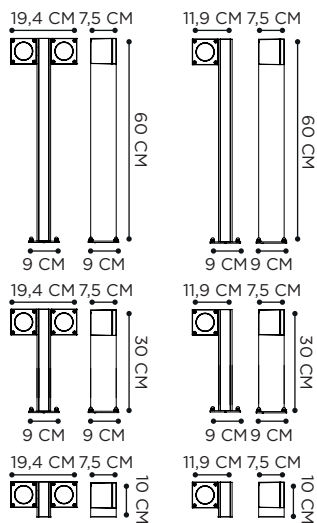

Q-BIC

TEAK

ELECTROPOLISHED STAINLESS STEEL

POWDER COATED ALUMINIUM: ANTHRACITE

REFERENCE	DESCRIPTION	LIGHTBULB SOCKET	WATT	INPUT	IP	EEC
QB301D220EP	30 CM 1 SPOT - EP	GU10 - LED FLAT OPTIC (NOT INCLUDED)	5 W	230V	55	A-G
QB302D220EP	30 CM 2 SPOT - EP	GU10 - LED FLAT OPTIC (NOT INCLUDED)	5 W	230V	55	A-G
QB601D220EP	60 CM 1 SPOT - EP	GU10 - LED FLAT OPTIC (NOT INCLUDED)	5 W	230V	55	A-G
QB602D220EP	60 CM 2 SPOT - EP	GU10 - LED FLAT OPTIC (NOT INCLUDED)	5 W	230V	55	A-G
QBG1D220EP	10 CM 1 SPOT - EP	GU10 - LED FLAT OPTIC (NOT INCLUDED)	5 W	230V	55	A-G
QBG2D220EP	10 CM 2 SPOT - EP	GU10 - LED FLAT OPTIC (NOT INCLUDED)	5 W	230V	55	A-G
QB301D230A	30 CM 1 SPOT - ANTHRACITE	GU10 - LED FLAT OPTIC (NOT INCLUDED)	5 W	230V	55	A-G
QB302D230A	30 CM 2 SPOT - ANTHRACITE	GU10 - LED FLAT OPTIC (NOT INCLUDED)	5 W	230V	55	A-G
QB601D230A	60 CM 1 SPOT - ANTHRACITE	GU10 - LED FLAT OPTIC (NOT INCLUDED)	5 W	230V	55	A-G
QB602D230A	60 CM 2 SPOT - ANTHRACITE	GU10 - LED FLAT OPTIC (NOT INCLUDED)	5 W	230V	55	A-G
QBG1D230A	10 CM 1 SPOT - ANTHRACITE	GU10 - LED FLAT OPTIC (NOT INCLUDED)	5 W	230V	55	A-G
QBG2D230A	10 CM 2 SPOT - ANTHRACITE	GU10 - LED FLAT OPTIC (NOT INCLUDED)	5 W	230V	55	A-G

ADJUSTABLE ANGLE 270°
INSTALLATION OPTION: JUB6525