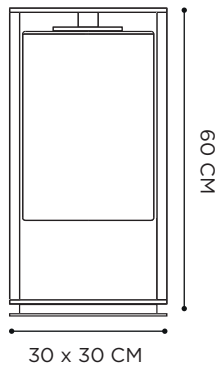

DOME GATE

POWDER COATED ALUMINIUM: ANTHRACITE

MOUTHBLOWN GLASS: CLEAR/SMOKE

REFERENCE	DESCRIPTION	LIGHTBULB SOCKET	WATT	K	LM	INPUT	IP	EEC
DOMEGTBCL	CLEAR	E27 - DECORATIVE LED INCLUDED	4 W	2200	280	230V	43	A-G
DOMEGTBSM	SMOKE	E27 - DECORATIVE LED INCLUDED	4 W	2200	280	230V	43	A-G