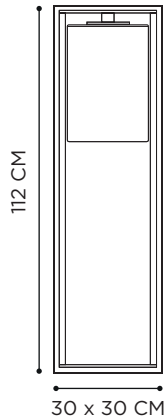

DOME MOVE

POWDER COATED ALUMINIUM: ANTHRACITE

MOUTHBLOWN GLASS: CLEAR/SMOKE

REFERENCE	DESCRIPTION	LIGHTBULB SOCKET	WATT	K	LM	INPUT	IP	EEC
DOMEMBCL	CLEAR	E27 - DECORATIVE LED INCLUDED	4 W	2200	280	230V	43	A-G
DOMEMBSM	SMOKE	E27 - DECORATIVE LED INCLUDED	4 W	2200	280	230V	43	A-G

CORD LENGTH: 5 METER

OPTIONAL GALVANIZED STEEL BALLAST: O3DOMEMBALLAST01