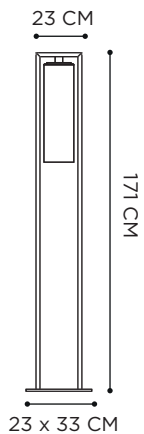

REFERENCE	DESCRIPTION	LIGHTBULB SOCKET	WATT	K	LM	INPUT	IP	EEC
DOMECBCL	49-84 CM - CLEAR	E27 - DECORATIVE LED INCLUDED	4 W	2200	280	230V	43	A-G
DOMECBSM	49-84 CM - SMOKE	E27 - DECORATIVE LED INCLUDED	4 W	2200	280	230V	43	A-G
DOMECLBCL	74-134 CM - CLEAR	E27 - DECORATIVE LED INCLUDED	4 W	2200	280	230V	43	A-G
DOMECLBSM	74-134 CM - SMOKE	E27 - DECORATIVE LED INCLUDED	4 W	2200	280	230V	43	A-G

DOME CEILING 74-134CM WITH CLEAR GLASS - DOME CEILING 49-84CM WITH SMOKE GLASS

DOME CEILING 49-84CM WITH CLEAR GLASS - TABOELA 220 DINING TABLE - O-ZON 55 DINING CHAIR

DOME FLOOR

POWDER COATED ALUMINIUM: ANTHRACITE