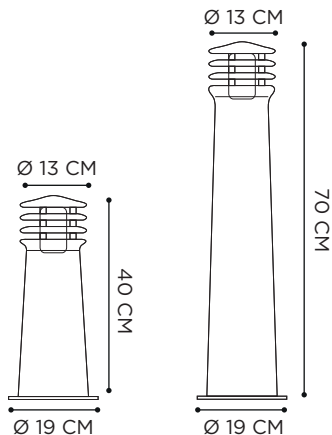

RUSTY

RUSTY IRON

REFERENCE	DESCRIPTION	LIGHTBULB SOCKET	WATT	K	LM	INPUT	IP	EEC	
RUS40	40 CM	E27 - LED / FLUO (NOT INCLUDED)	MAX 11 W				55	A-G	
RUS70	70 CM	E27 - LED / FLUO (NOT INCLUDED)	MAX 11 W				55	A-G	
INTEGRATED LIGHT									
RUS40L	40 CM	LED	9 W	3000	470	230V	55	G	
RUS70L	70 CM	LED	9 W	3000	470	230V	55	G	

LED INCLUDES 250mA DRIVER
INSTALLATION OPTION: JUB5625