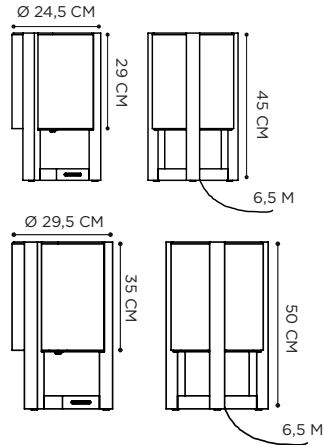

TRISTAR

TEAK

POWDER COATED ALUMINIUM: ANTHRACITE/WHITE

MOUTHBLOWN GLASS: CLEAR/SMOKE

REFERENCE	DESCRIPTION	LIGHTBULB SOCKET	WATT	K	LM	INPUT	IP	EEC
TRS045CL	45 CM - TEAK - CLEAR	E27 - DECORATIVE LED INCLUDED	4 W	2200	280	230V	43	A-G
TRS045SM	45 CM - TEAK - SMOKE	E27 - DECORATIVE LED INCLUDED	4 W	2200	280	230V	43	A-G
TRS050CL	50 CM - TEAK - CLEAR	E27 - DECORATIVE LED INCLUDED	4 W	2200	280	230V	43	A-G
TRS050SM	50 CM - TEAK - SMOKE	E27 - DECORATIVE LED INCLUDED	4 W	2200	280	230V	43	A-G
TRS045ACL	45 CM - ANTHRACITE - CLEAR	E27 - DECORATIVE LED INCLUDED	4 W	2200	280	230V	43	A-G
TRS045WRCL	45 CM - WHITE - CLEAR	E27 - DECORATIVE LED INCLUDED	4 W	2200	280	230V	43	A-G
TRS045ASM	45 CM - ANTHRACITE - SMOKE	E27 - DECORATIVE LED INCLUDED	4 W	2200	280	230V	43	A-G
TRS045WRSM	45 CM - WHITE - SMOKE	E27 - DECORATIVE LED INCLUDED	4 W	2200	280	230V	43	A-G
TRS050ACL	50 CM - ANTHRACITE - CLEAR	E27 - DECORATIVE LED INCLUDED	4 W	2200	280	230V	43	A-G
TRS050WRCL	50 CM - WHITE - CLEAR	E27 - DECORATIVE LED INCLUDED	4 W	2200	280	230V	43	A-G
TRS050ASM	50 CM - ANTHRACITE - SMOKE	E27 - DECORATIVE LED INCLUDED	4 W	2200	280	230V	43	A-G
TRS050WRSM	50 CM - WHITE - SMOKE	E27 - DECORATIVE LED INCLUDED	4 W	2200	280	230V	43	A-G

CORD LENGTH 6,5 METER