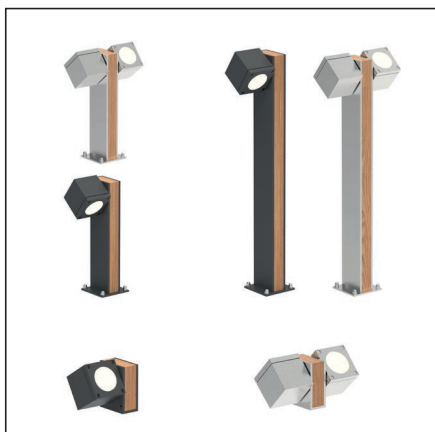

Q-BIC

TEAK

ELECTROPOLISHED STAINLESS STEEL

POWDER COATED ALUMINIUM: ANTHRACITE

REFERENCE	DESCRIPTION	LIGHTBULB SOCKET	WATT	INPUT	IP	EEC
QB301D220EP	30 CM 1 SPOT - EP	GU10 - LED FLAT OPTIC (NOT INCLUDED)	5 W	230V	55	A-G
QB302D220EP	30 CM 2 SPOT - EP	GU10 - LED FLAT OPTIC (NOT INCLUDED)	5 W	230V	55	A-G
QB601D220EP	60 CM 1 SPOT - EP	GU10 - LED FLAT OPTIC (NOT INCLUDED)	5 W	230V	55	A-G
QB602D220EP	60 CM 2 SPOT - EP	GU10 - LED FLAT OPTIC (NOT INCLUDED)	5 W	230V	55	A-G
QBG1D220EP	10 CM 1 SPOT - EP	GU10 - LED FLAT OPTIC (NOT INCLUDED)	5 W	230V	55	A-G
QBG2D220EP	10 CM 2 SPOT - EP	GU10 - LED FLAT OPTIC (NOT INCLUDED)	5 W	230V	55	A-G
QB301D230A	30 CM 1 SPOT - ANTHRACITE	GU10 - LED FLAT OPTIC (NOT INCLUDED)	5 W	230V	55	A-G
QB302D230A	30 CM 2 SPOT - ANTHRACITE	GU10 - LED FLAT OPTIC (NOT INCLUDED)	5 W	230V	55	A-G
QB601D230A	60 CM 1 SPOT - ANTHRACITE	GU10 - LED FLAT OPTIC (NOT INCLUDED)	5 W	230V	55	A-G
QB602D230A	60 CM 2 SPOT - ANTHRACITE	GU10 - LED FLAT OPTIC (NOT INCLUDED)	5 W	230V	55	A-G
QBG1D230A	10 CM 1 SPOT - ANTHRACITE	GU10 - LED FLAT OPTIC (NOT INCLUDED)	5 W	230V	55	A-G
QBG2D230A	10 CM 2 SPOT - ANTHRACITE	GU10 - LED FLAT OPTIC (NOT INCLUDED)	5 W	230V	55	A-G

ADJUSTABLE ANGLE 270°
INSTALLATION OPTION: JUB6525