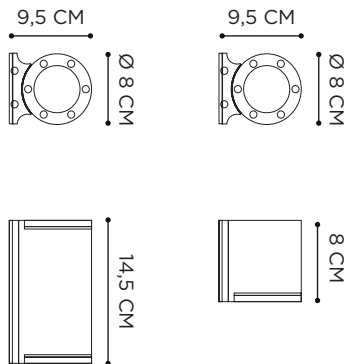

OMEGA WALL

ELECTROPOLISHED STAINLESS STEEL

REFERENCE	DESCRIPTION	LIGHTBULB SOCKET	WATT	INPUT	IP	EEC
OMG1D220EP	1 SPOT	GU10 - LED FLAT OPTIC (NOT INCLUDED)	5 W	230V	55	A-G
OMG2D220EP	2 SPOTS	GU10 - LED FLAT OPTIC (NOT INCLUDED)	5 W	230V	55	A-G