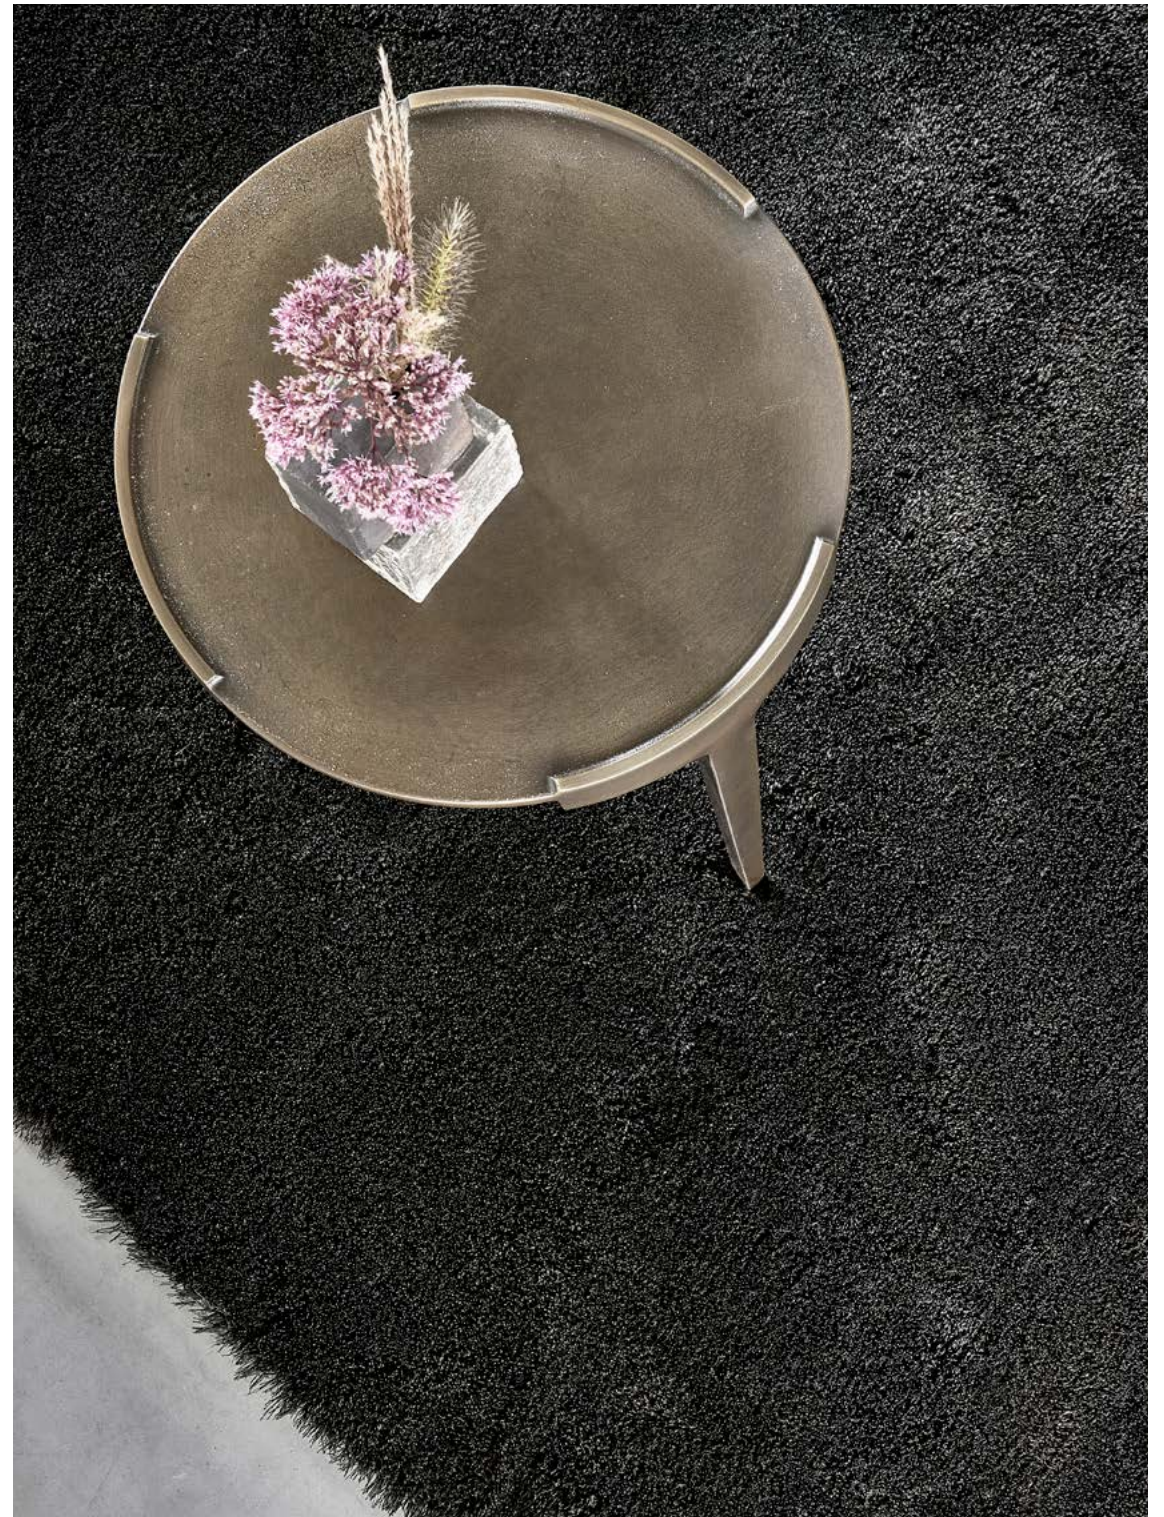

LIVING PIET BOON