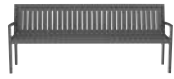

BENCH WITH ARMS 214

W 84in 214cm
D 24in 61cm
H 33³/₄in 86cm
SH 17³/₄in 45cm
AH 26¹/₄in 67cm