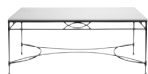

STONE TOP COCKTAIL TABLE RECTANGLE 122

L 48in 122cm
W 24in 61cm
H 18in 46cm

DIA 13in 33cm
H 20in 51cm

DIA 13in 33cm
H 20in 51cm