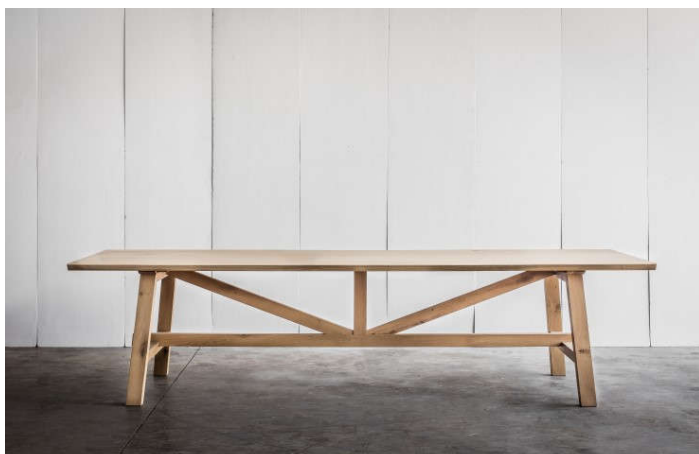

Metal / leather desk

STOCK:
110x50xh76cm

KOMBINAT

Ayous table

MADE TO MEASURE

LARBUS

Solid oak table

STOCK:
200x90xh75cm
250x100xh75cm
300x100xh75cm