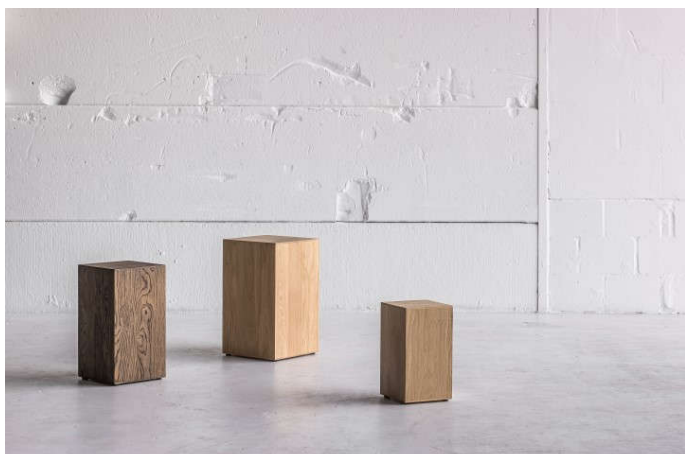

MADE TO MEASURE

FUOCO

Burned solid poplar coffee table

STOCK:
Coffee table: +/- 40x40xh47cm

KOMBINAT

Ayous coffee table (indoor/outdoor)

MADE TO MEASURE

MESA LEATHER