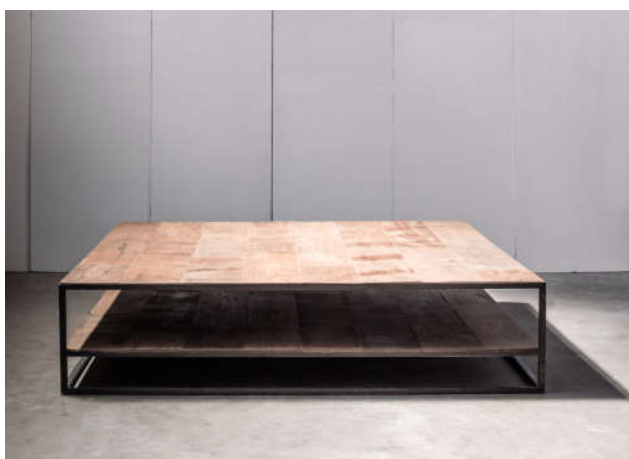

MADE TO MEASURE

FUOCO

Burned solid poplar coffee table

STOCK:
Coffee table: +/- 40x40xh47cm

KOMBINAT

Ayous coffee table (indoor/outdoor)

MADE TO MEASURE

MESA LEATHER

Metal / leather coffee table, console & desk

STOCK:
Coffee table: 60x60xh35cm
Coffee table: 120x60xh35cm

MADE TO MEASURE

MESA TEAK

Metal / teak coffee table, console & desk

MADE TO MEASURE

MESA DD

Coffee table

MADE TO MEASURE

NIMBUS BLACK

Metal coffee table

STOCK:
Ø45xh40cm
Ø45xh50cm
Ø70xh36cm

NIMBUS OAK

Metal / oak coffee table

STOCK:
Ø45xh40cm
Ø45xh50cm
Ø70xh36cm

NIMBUS GOLD