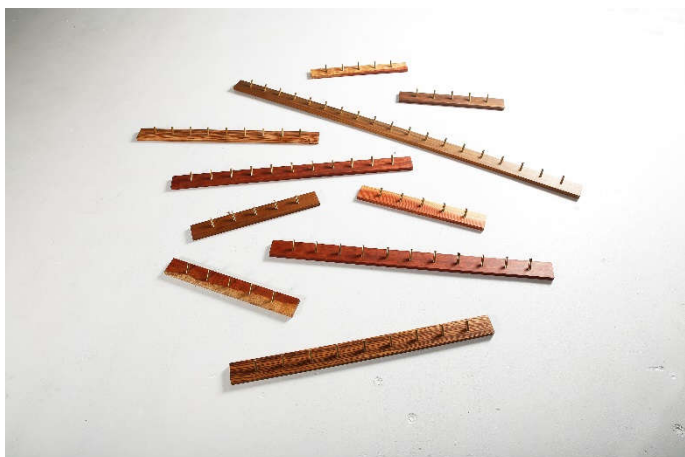

RUBBER CHAIR

Metal / rubber chair

STOCK:
38x50xh46/80cm

Y CHAIR

Aluminium chair

STOCK:
40x51xh46/80cm

IV. MISCELLANEOUS

RACK

Solid wood / solid brass

STOCK:
50cm

MADE TO MEASURE

SLICE

Solid French walnut cutting board

STOCK:
± 40x20xh1cm