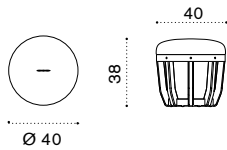

pickled teak SWTPTM1D__T5
natural teak SWTPTM1D__T1

 → 35  → 6-7 

Pouf Ø 40 h38

pickled teak + seat cushion SWPM11D__T5___
natural teak + seat cushion SWPM11D__T1___

 → 5 

Pouf Ø 40 h46

pickled teak + seat cushion SWPM12D__T5___
natural teak + seat cushion SWPM12D__T1___