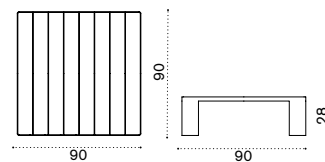

 → 53

Round coffee table Ø 56

with pickled teak top ESTCTD43T5

 → 9

Square coffee table 90x90

with pickled teak top ESTCQD43T5

 → 19

All dimensions are in centimeters