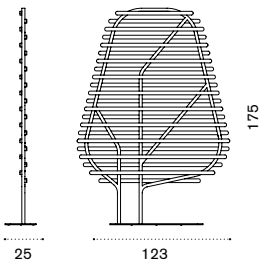

Material

Metal
Warmgrey

Natural
Teak

Shield 123x175 → 10
CTSCM1D44T1