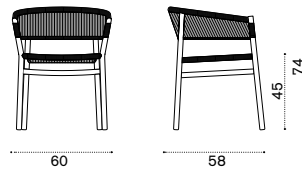

→ 6,5

Dining armchair - Aluminium

alu warmwhite + round rope light grey KIPDD43R1
 alu warmgrey + round rope dark grey KIPDD44RCD
 seat cushion 46x42 h2 KICUPDA__

→ 6,5

Square dining table 91x91

teak KITPQT1
 pickled teak KITPQT5