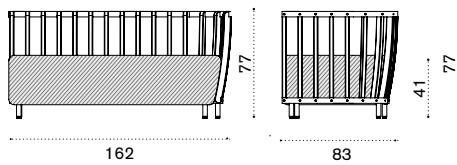

Swing

Design: Patrick Norguet

Collection composed of:

lounge armchair / 2 seater sofa / XL sofa / modular sofa
/ club armchair / porch swing / coffee table / barstool
/ dining armchair / dining table / pouf / lounge bed

FSC™ certified product

Back end module left

pickled teak SWDMFSD__T5
natural teak SWDMFSD__T1
cushions, seat+3 back SWCUDMFS_____

→ 45