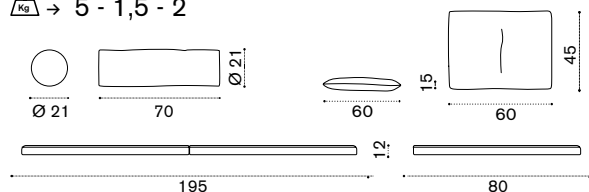

mattress KICULE__
 roll cushions KICURLE__
 pillow cushion KICUGLE__

→ 5 - 1,5 - 2

All dimensions are in centimeters

Rotin

Design: Zanellato / Bortotto

Collection composed of:

2 seater sofa / lounge armchair / pouf / coffee table