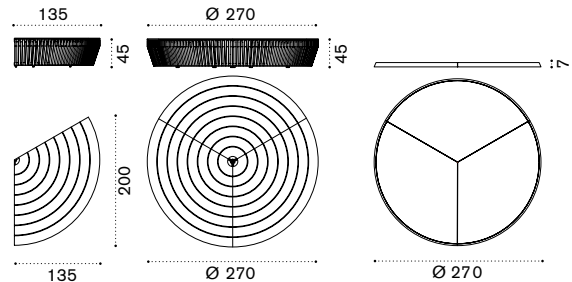

Round lounge bed

Ø 2,7m x h44 cm

HULBT1A

mattress Ø 2,7m h8cm HUCUNI___

decorative cushion 55x55 cm

HUCUSCM2___

→ 161

Wooden shelter