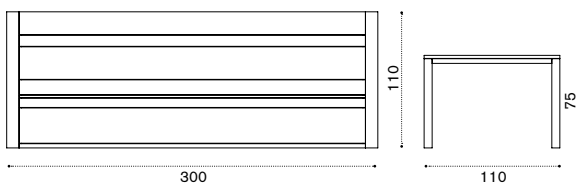

XL rectangular dining table 300x110

teak COTPRM2T1
pickled teak COTPRM2T5
→ 108 → 12