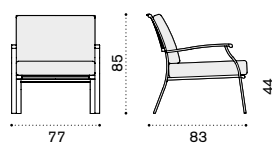

Polypropylene
Beige

2 seater sofa

EID2S__
 cushions, seat+2 back EICUD2____

→ 33,5

Lounge armchair

EIPLS__
 cushions, seat+back EICUPL____

→ 18,8

Square coffee table 80x80