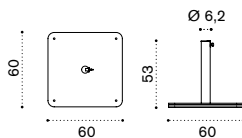

Classic

Round parasol Ø 2,5 m

CCOMTM2FA

→ 19

Round parasol Ø 3,5 m

CCOMTM1FA

→ 21

Rectangular parasol 4x3 m

CCOMRM1FA

→ 23

Base for 3x3 – 4x3 – ø 3,5 m parasols

24 kg base OMBAM21PB

48 kg base OMBAM22PB

70 kg base OMBAM23PB

→ 24 - 48 - 70

Base for 2,2x2,2 – ø 2,5 m parasols

23 kg base OMBAM11PB

47 kg base OMBAM12PB

→ 23 - 47

All dimensions are in centimeters