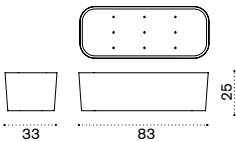

Planter

CTFIB44

→ 13