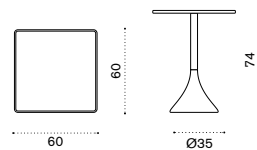

Dining table 60X60 h 74

CNTPQM1H1D_

kg → 33,5 → 2