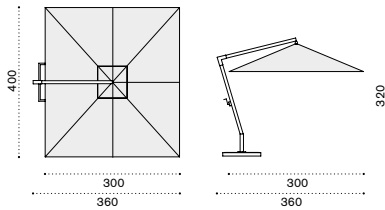

HOBRFA__
8 concrete tiles SETMA8PZ

parasol  → 90 + tiles  → 167   

Square parasol 3x3 m

HOBRQA__
8 concrete tiles SETMA8PZ

parasol  → 85 + tiles  → 167   

Classic

Design: Ethimo

Collection composed of:
Square, round and rectangular wooden parasol