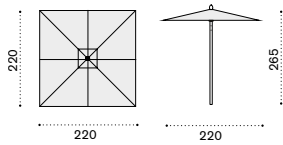

Square parasol 2,2x2,2 m

CCOMQM2FA_

19 kg → ☔ ☀