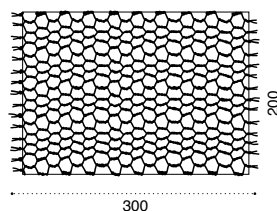

Rete

NOTAPR_