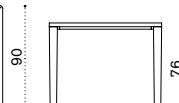

75

Square dining table 90x90

teak FDTPQT1

pickled teak FDTPQT5

→ 10 → 4

90

76

Extendable rectangular dining table 220-260-300x100