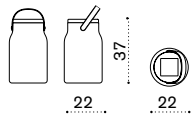

Milk

Design: Emmanuel Gallina

Portable solar lamp

FSC™ certified product

Material

Natural Teak + Glass

Solar lamp

MKLAT1

IP65 50-100 LUMEN
Rechargeable battery 3.6V 2600 mAh
Li-ion Max endurance: 8h
Recharging cycles with line power 10h

Woody

Design: Marc Sadler

Floor lamp

FSC™ certified product

Material

Natural Teak

Floor lamp

WOLAPIT1

IP44 2700° K - 1650 LUMEN
LED 230 Vac 17W
ENERGETIC CLASS: A