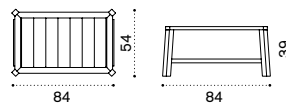

Petit club Rectangular coffee table 84x54 with removable tray

pickled teak PCTCRT5
teak PCTCRT1

→ 10