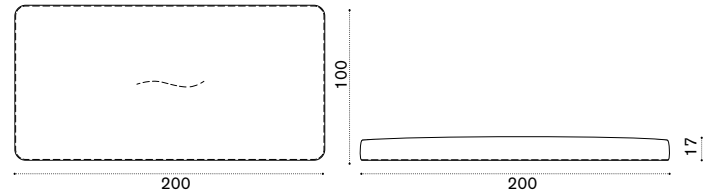

Cushion 200x100

soft ivory melange CPCUM3O001
aquamarine CPCUM3O732

→ 14

Short back cushion

soft ivory melange CPCUSCM1O001
aquamarine CPCUSCM1O732

→ 4

Long back cushion

soft ivory melange CPCUSCM2O001
aquamarine CPCUSCM2O732

→ 5.5

Armrest cushion

soft ivory melange CPCUBRO001
aquamarine CPCUBRO732

→ 1

Back cushion 50x30

soft ivory melange CPCUSCRO001
aquamarine CPCUSCRO732
elitis acquamarina CPCUSCRO11440

→ 1,5

Back cushion 45x45

soft ivory melange CPCUSCQO001
aquamarine CPCUSCQO732
elitis acquamarina CPCUSCQO11440

→ 1

Coffee table Ø53 h7

d. grey + ice white CPTCTH1DGLI
d. grey + brown CPTCTH1DGLIE
d. grey + acquamarina CPTCTH1DGPSP

→ 9

Coffee table Ø53 h33

d. grey + ice white CPTCTH2DGLI
d. grey + brown CPTCTH2DGLIE
d. grey + acquamarina CPTCTH2DGPSP

→ 10