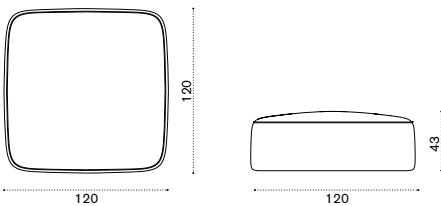

Rain cover

Pouf 120X120

Dharma 200/700 white ISPUQPP2201/7701
Dharma 200/300 sage green ISPUQPP2202/3303
Maiorca + ricamo white ISPUQPP56RIC1

→ 34