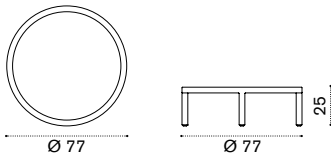

Grand Life

Coffee table Ø 77 h25

natural teak + ceramic stone ice white GLTCTH1T1LI
pickled teak + ceramic stone sand GLTCTH1T5LS

→ 9