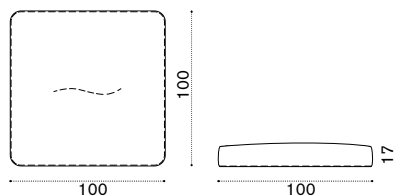

XL module 120x240

teak + alu. dark grey CPBAM3T1DG

$\rightarrow 54$

Cushion 100x100

soft ivory melange CPCUM1O001
aquamarine CPCUM1O732

$\rightarrow 7$

Calipso

Cushion 170x100