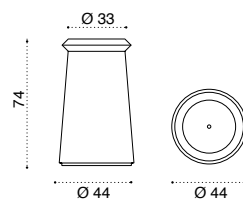

Agapantus

BUAGCS0_

→ 32