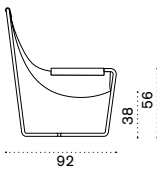

Armchair

SLSSES_____

$\rightarrow$ 9,5