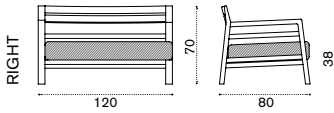

teak CODMAUT1
 pickled teak CODMAUT5
 cushions, seat+back COCUDMAUA___

→ 58

Costes

Back end module right (D) / left (S)

teak CODMF_T1
pickled teak CODMF_T5
cushions, seat+back COCUDMFA___
 → 39 

Coffee table 100x60