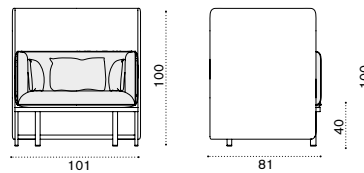

Lounge high back armchair

natwick tight weave ESPLH2WNFD43
natwick wide weave ESPLH2WNHD43
cushions, seat+3 back ESCUPLAW25
headrest cushion ESCUTEAW25

→ 35