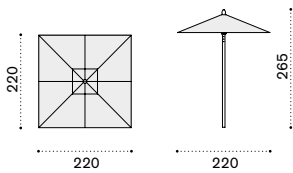

Square parasol 2,2x2,2 m

UMOMQM1P_