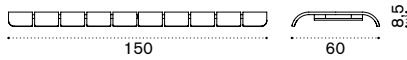

 → 4 

Sport Collection / Ace

Seat L 150cm without backrest

teak ACS20T1
alu. ACS20D__
seat cushion 140x41 h6 cm ACCUPA__

 → 10 

Black cork tray

black cork ACVSM1BC

 → 3 