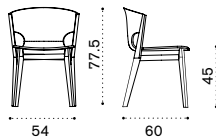

Dining chair

natural teak KNSET1R70
pickled teak KNSET5R71

→ 6,5