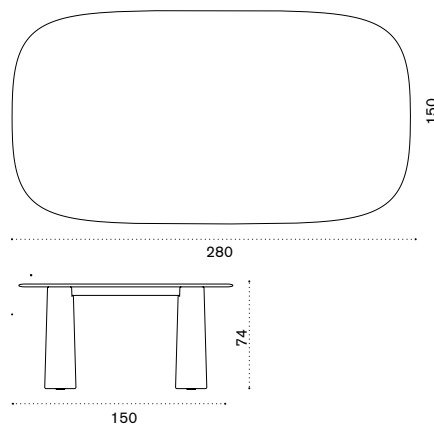

BLTPQM1PGA

Steward rotating tray BLVST11

 → 188

Rectangular dining table 280x150

BLTPRM1PGA

Steward rotating tray BLVST11

 → 315

All dimensions are in centimeters