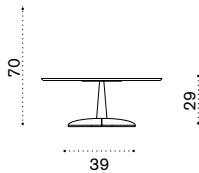

Natural
Teak

Pickled
Teak

Rain cover

Ethi-Care

Coffee table 70x70 h 29

EJTQH1B_____

→ 23,5

Coffee table 70x70 h 51