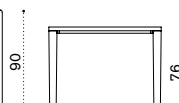

Cronos

Design: Ethimo

Collection composed of:
round dining table / rectangular extendable dining table

FSC™ certified product

Material

Natural Teak

Pickled Teak

Ethi-Care

Rain cover

Friends

Design: Ethimo

Collection composed of:
square dining table / rectangular dining table

FSC™ certified product

Material

Natural Teak

Pickled Teak

Ethi-Care

Rain cover

Round dining table Ø 147

teak CSTPTT1

pickled teak CSTPTT5

→ 61,5 → 6-8

Ø 147

75

Square dining table 90x90

teak FDTPQT1

pickled teak FDTPQT5

→ 10 → 4

90

76

Extendable rectangular dining table 220-260-300x100

teak CSTPRT1

pickled teak CSTPRT5

→ 100 → 8-12

220-260-300

100

75

Rectangular dining table 180x90

teak FDTPT1

pickled teak FDTPT5

→ 29 → 6-8

180

90

76