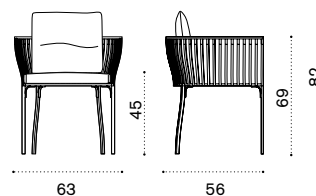

Dining armchair

alu. mineral grey VXPDD53
alu. limestone white VXPDD56
cushions, seat+back lichen VXCUPDA46
cushions, seat+back lichen melange VXCUPDA47
cushions, seat+back linen color VXCUPDA49
cushions, seat+back orange VXCUPDTR18

→ 8