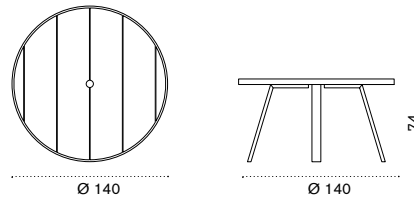

Round dining table Ø 140

pickled teak SWTPTM1D__T5
natural teak SWTPTM1D__T1

→ 35 → 6-7