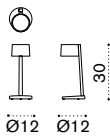

Gaia

Design: Marc Sadler

Collection composed of:
table lamp / hanging lamp

FSC™ certified product

Material

Natural
Teak

Polyester
Bianco

Polyester
Argilla

Polyester
Argento

Polyester
Ruggine

Polyester
Rosa

Polyester
Ottanio

Polyester
Notte

Polyester
Biliardo

Polyester
Lacca

Table lamp

GALAT1P1__IG

→ 0,5

IP54 2700° K 200 LUMEN
usb charging, Li-ion battery 10W/h
max endurance >10h
recharging cycles 6/10h

Hanging lamp

GALASP1__IG

→ 0,5

IP54 2700° K 200 LUMEN
usb charging, Li-ion battery 10W/h
max endurance >10h
recharging cycles 6/10h