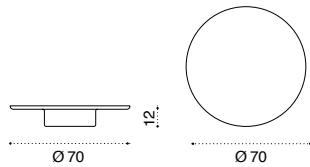

Top 70 (for items Agapantus)
BUTPCS0_
 → 2