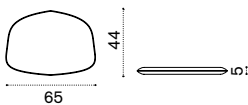

Shaped seat cushion

black stone AGCUPLSAW28
geometric terra AGCUPLSPP35
geometric marine AGCUPLSPP36

→ 0,5