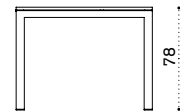

Flat

Extendable dining table

Design: Ethimo

Material

Metal
Warmwhite

Metal
Warmgrey

Rain cover

Ethi-Care

Extendable dining table 160-250x100

FTTPRM1B4_

→ 90 → 6-8

160 - 250

100

78

Extendable XL dining table 240-360x100

FTTPRM2B4_

→ 120 → 8-12

240 - 360

100

78