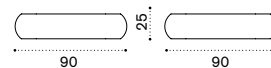

Square coffee table 90x90

LOTQW2_

→ 10,5

All dimensions are in centimeters