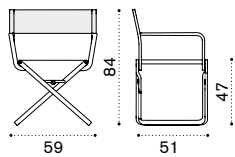

Folding armchair

SOSPD4_A2_