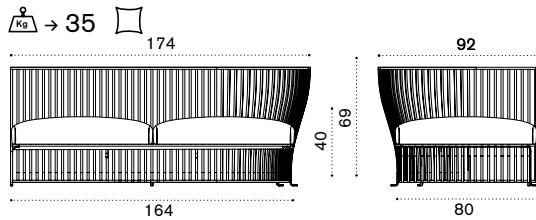

Venexia

Back end module left

alu. mineral grey VXFSD53
alu. limestone white VXFSD56
cushions, seat+4back lichen VXCUF46
cushions, seat+4back linen color VXCUF49