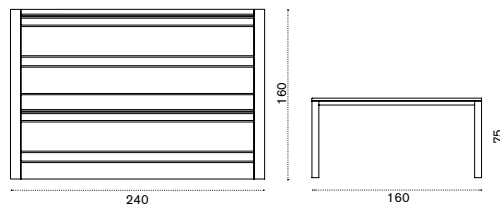

Rectangular dining table 240x160

teak COTPRM1T1
pickled teak COTPRM1T5
→ 105 → 10 - 12