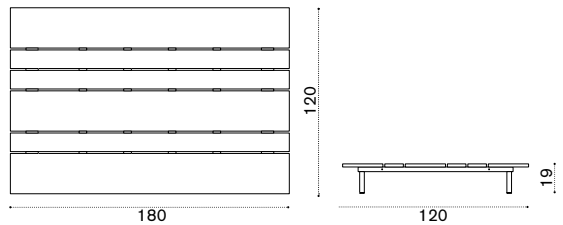

XL module 120x240

teak + alu. dark grey CPBAM3T1DG

$\rightarrow 54$

Cushion 100x100

soft ivory melange CPCUM1O001
aquamarine CPCUM1O732

$\rightarrow 7$

Calipso

Cushion 170x100