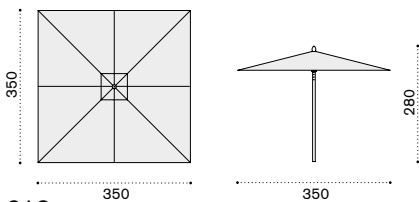

Square parasol 3,5x3,5 m

UMOMQM2P_

Base for 2,2x2,2 – 3x2 m parasols

23 kg base OMBAM11PB_

47 kg base OMBAM12PB_

Base for 3,5x3,5 m parasols

48 kg base OMBAM22PB_

70 kg base OMBAM23PB_