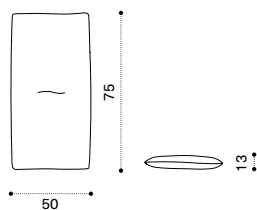

Sunbed back cushion 75x50 cm

RACULESC_

→ 1,5