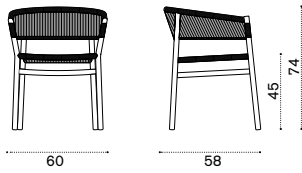

→ 6,5

Dining armchair - Aluminium

alu warmwhite + round rope light grey KIPDD43R1
 alu warmgrey + round rope dark grey KIPDD44RCD
 seat cushion 46x42 h2 KICUPDA__

→ 6,5

Square dining table 91x91

teak KITPQT1
 pickled teak KITPQT5