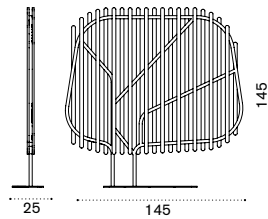

Shield 145x145 → 10,5
CTSCM2D44T1