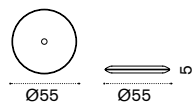

Round seat cushion

geometric terra AGCUPLTPP35
geometric marine AGCUPLTPP36

→ 0,5

All dimensions are in centimeters