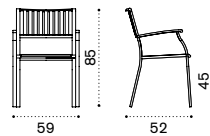

→ 7

Dining armchair

EIPDB__

Classic seat cushion (H 3cm) EICUSEPDAW2_
Pratic seat cushion (H 2cm) CUSEPREA1
Seat and back cushion (H 3cm) EICUSSPD____

→ 8,5

Sunbed

Metal white + white ethitex EILEB31E57

Metal mud grey + dove grey ethitex EILEB40E52