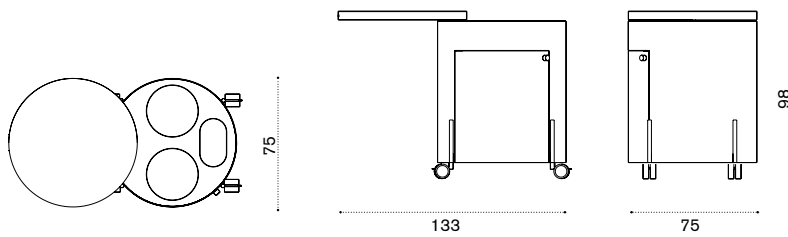

Phil

Induction cooktop module

Metal olive green + Teak + Top in Marble Nero Africa PIIND38
Metal sepia black + Teak + Top in Marble Nero Africa PIIND48

→ 105

Brazier grill module

Metal olive green + Teak + Top in Marble Nero Africa PIBRD38
Metal sepia black + Teak + Top in Marble Nero Africa PIBRD48

→ 102