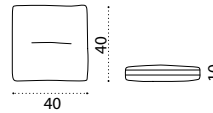

Yacht Collection / Baia

XL Sofa

carbon/teak BAD3D69T1____
carbon BAD3D69____
carbon/accoya BAD3D69A____

silver/teak BAD3D70T1____
silver BAD3D70____
silver/accoya BAD3D70A____

→ 69

Corner module

carbon/teak BAAUD69T1____
carbon BAAUD69____
carbon/accoya BAAUD69A____

silver/teak BAAUD70T1____
silver BAAUD70____
silver/accoya BAAUD70A____

→ 36

XL Central module

carbon/teak BACD69T1____
carbon BACD69____
carbon/accoya BACD69A____

silver/teak BACD70T1____
silver BACD70____
silver/accoya BACD70A____

→ 58

Complementary back cushion 40x40

BACUSCM1____

→ 1,5

Back end module - Left

carbon/teak BAFSD69T1____
carbon BAFSD69____
carbon/accoya BAFSD69A____

silver/teak BAFSD70T1____
silver BAFSD70____
silver/accoya BAFSD70A____

→ 69

Back end module - Right

carbon/teak BAFDD69T1____
carbon BAFDD69____
carbon/accoya BAFDD69A____

silver/teak BAFDD70T1____
silver BAFDD70____
silver/accoya BAFDD70A____

→ 69

Chaise longue mod - Left

carbon/teak BACLSD69T1____
carbon BACLSD69____
carbon/accoya BACLSD69A____

silver/teak BACLSD70T1____
silver BACLSD70____
silver/accoya BACLSD70A____

→ 69

Chaise longue mod - Right

carbon/teak BACLDD69T1____
carbon BACLDD69____
carbon/accoya BACLdD69A____

silver/teak BACLDD70T1____
silver BACLDD70____
silver/accoya BACLdD70A____

→ 69

All dimensions are in centimeters