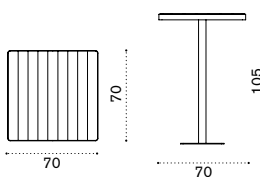

High round table Ø 60

pickled teak LATPTH2B40T5
teak LATPTH2B51T1

→ 17,5 → 2

High square dining table 70x70

pickled teak LATPQM1H2B40T5
teak LATPQM1H2B51T1

→ 20,5 → 4

All dimensions are in centimeters

Flower