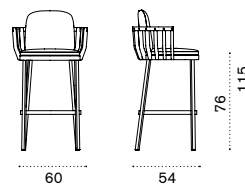

Barstool

pickled teak SWSGD__T5
natural teak SWSGD__T1
cushions, seat+back SWCUPD_____

→ 9