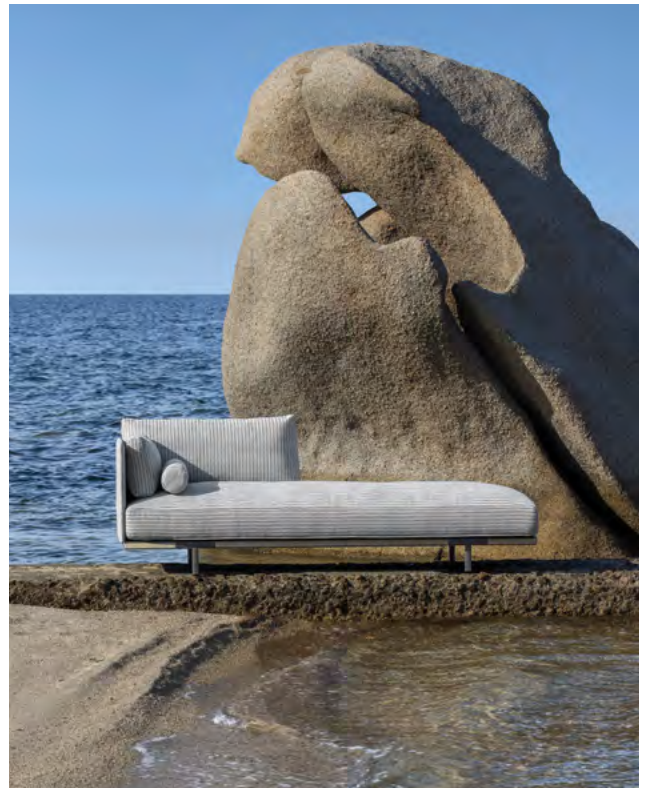

Yacht Collection / Baia

Design: Christophe Pillet

Collection composed of:
loung armchair / sofa
/ modular sofa / daybed
/ sunbed / pouf / coffee
table / lamp

Baia has a sartorial elegance in which selected fabrics dress the sofas and armchairs in natural tones, which can be further interpreted with subtle stripes or combined with eco-friendly leather bands. The heritage appeal of the entire collection meets the contemporary nature of materials and workmanship specific to the nautical world, in a balance of aesthetic and technical needs. The coffee table with travertine top is a clear reference to the connection with the natural world, without ever abandoning the link with the peculiarity of its function.

Technical info p 236

Baia armchair with silver aluminium frame and Accoya® inserts. Cushions in Linen fabric and faux leather/ Baia daybed with silver aluminium frame and Accoya® inserts. Cushions in Navy fabric.