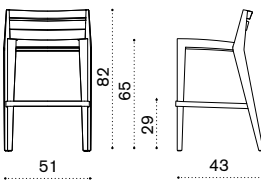

Counter stool h82
RBSGH1T1
cushion RBCUSGA___

$\rightarrow 8,5$