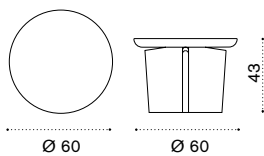

Table Ø 60 h43

CSTCTM2T1BC

→ 10

All dimensions are in centimeters