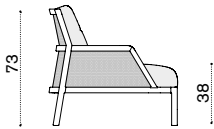

Bergère

natural teak GLPIT1R1
pickled teak GLPIT5R2
cushions, seat+back GLCUPI_____

→ 19