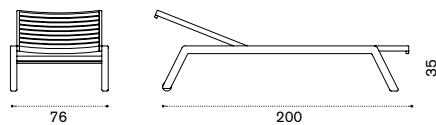

Sun lounger

teak COLET1
pickled teak COLET5
mattress COCULEA___
 → 22   

All dimensions are in centimeters

Esedra

Design: Luca Nichetto

Collection composed of:
loung armchair / 3 seater sofa / coffee table
/ square, rectangular and oval dining table
/ dining armchair / sunbed