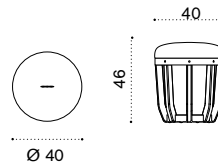

Pouf Ø 40 h46

pickled teak + seat cushion SWPM12D__T5___
natural teak + seat cushion SWPM12D__T1___

→ 6,5