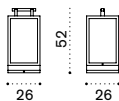

Carré

Design: Niccolò Grassi

Collection composed of:
wall lamp / table lamp / rechargeable table lamp
/ XL floor lamp

FSC™ certified product

Material

Metal Sepia Black
+ Pickled Teak

Metal Warmwhite
+ Pickled Teak

Table lamp

CALATB4_T5

IP44 2700° K - 1650 LUMEN
LED 230 Vac 17W
ENERGETIC CLASS: A

Rechargeable table lamp

CALATRB4_T5

IP44 2700° K
LED n. 4 x 4W
N. batteries: 2 x 12V 2Ah SSL
Max endurance with batteries: 10h
Recharging cycle 8h
ENERGETIC CLASS: A

Wall lamp

CALAWB4_T5

IP44 2700° K - 1650 LUMEN
LED 230 Vac 17W
ENERGETIC CLASS: A

XL floor lamp

wired CALAXB4_T5
rechargeable CALAXR4_T5

Wired
IP44 2700° K - 1650 LUMEN
LED 230 Vac 17W
ENERGETIC CLASS: A

Rechargeable
IP44 2700° K
LED n. 4 x 4W
N. batteries: 2 x 12V 2Ah SSL
Max endurance with batteries: 10h
Recharging cycle 8h
ENERGETIC CLASS: A