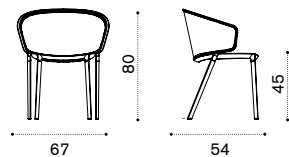

Material

Round Rope Lava Grey
+ Aluminium Dark Grey

Material

Round Rope Light Grey
+ Aluminium Warmwhite

Rain Cover

Ethi-Care

Dining armchair

natwick + warmwhite PVPDD43WN
rope light grey + warmwhite PVPDD43R1
rope lava grey + dark grey PVPDDGR4