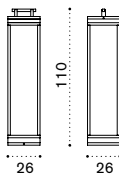

Rechargeable
IP44 2700° K
LED n. 4 x 4W
N. batteries: 2 x 12V 2Ah SSL
Max endurance with batteries: 10h
Recharging cycle 8h
ENERGETIC CLASS: A