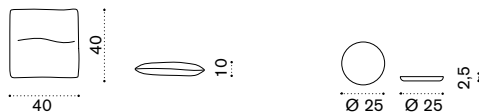

Cup holder Ø 25

VXPBT5

→ 0,5

2 seater sofa

alu. mineral grey VXD2D53

alu. limestone white VXD2D56

cushions, seat+5back lichen VXCUD2A46

cushions, seat+5back linen color VXCUD2A49