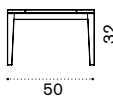

Square coffee table 50x50

RBTCQT1

→ 6