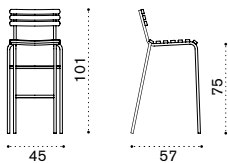

Laren

Square dining table 70x70

pickled teak LATPQM1H1B40T5
teak LATPQM1H1B51T1

→ 15,5 → 4

Square dining table 90x90

pickled teak LATPQM2B40T5
teak LATPQM2B51T1

→ 25 → 4

Rectangular dining table 160x90

pickled teak LATPRM2B40T5
teak LATPRM2B51T1

→ 36 → 6-8

Barstool

pickled teak LASGB40T5
teak LASGB51T1

→ 6 → 1

High rectangular table 120x60

pickled teak LATPRM1B40T5
teak LATPRM1B51T1

→ 31 → 4-6

High round table Ø 60

pickled teak LATPTH2B40T5
teak LATPTH2B51T1

→ 17,5 → 2

High square dining table 70x70

pickled teak LATPQM1H2B40T5
teak LATPQM1H2B51T1

→ 20,5 → 4

All dimensions are in centimeters