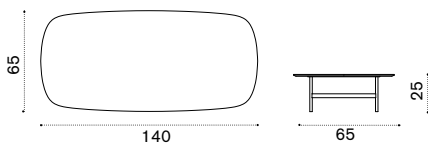

→ 30

Coffee table 80x35 h7

dark grey + ice white CPTCRM1DGLI
dark grey + brown CPTCRM1DGLIE

→ 10

All dimensions are in centimeters

Grand Life

Design: Christophe Pillet

Collection composed of:
 lounge armchair / sofa / bergère / sunbed / coffee table
 / dining armchair ^{new}