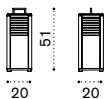

Ginger

Design: Niccolò Grassi

Collection composed of:
wall lamp / wired table lamp / XL floor lamp

FSC™ certified product

Material

Natural Teak + Aluminium

Table lamp

GGLATD52T1

→ 3,5

IP44 2700° K - 1650 LUMEN

LED 230 Vac 17W

ENERGETIC CLASS: A

XL floor lamp

GGLAXD52T1

→ 9

IP44 2700° K - 1650 LUMEN

LED 230 Vac 17W

ENERGETIC CLASS: A

Wall lamp

GGLAWD52T1

→ 3

IP44 2700° K - 1650 LUMEN

LED 230 Vac 17W

ENERGETIC CLASS: A

All dimensions are in centimeters