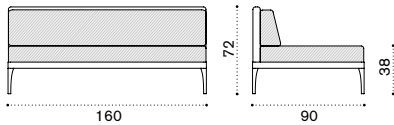

XL central module

IFDMCM2D4_W2_
cushions, seat+back IFCUDMCM2AW2_

→ 34