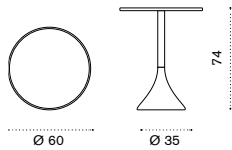

Dining table Ø 60 h 74

CNTPTM1H1D_

kg → 33 → 2