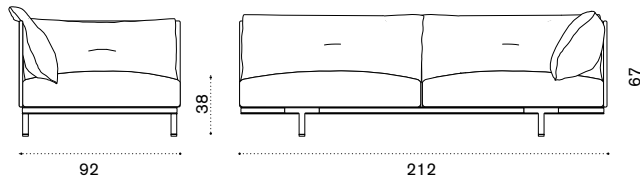

Back end module - Left

carbon/teak BAFSD69T1____
carbon BAFSD69____
carbon/accoya BAFSD69A____

silver/teak BAFSD70T1____
silver BAFSD70____
silver/accoya BAFSD70A____

→ 69