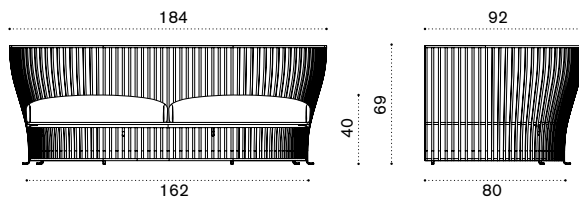

2 seater sofa

alu. mineral grey VXD2D53

alu. limestone white VXD2D56

cushions, seat+5back lichen VXCUD2A46

cushions, seat+5back linen color VXCUD2A49

→ 40,5