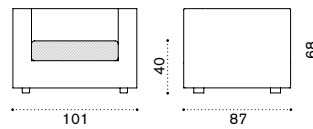

Lounge armchair

CBPOW2_
cushions, seat+back CBCUPOA__

→ 24,5