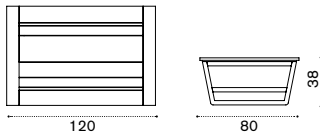

teak COTCRM1T1
pickled teak COTCRM1T5
 → 11 

XL coffee table 120x80

teak COTCRM2T1
pickled teak COTCRM2T5
 → 20 

Dining armchair

teak COPDT1
pickled teak COPDT5
 → 10

Cushion

cushion COCUPDA___
 → 1 

Round dining table Ø 175