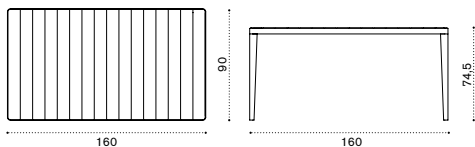

Rectangular dining table 160x90

pickled teak LATPRM2B40T5
teak LATPRM2B51T1

→ 36 → 6-8

Barstool

pickled teak LASGB40T5
teak LASGB51T1

→ 6 → 1