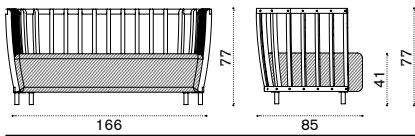

Swing

2 seater sofa

pickled teak SWD2D__T5
natural teak SWD2D__T1
cushions, seat + 2 back SWCUD2_____

→ 43