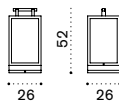

Carré

Design: Niccolò Grassi

Collection composed of:
wall lamp / table lamp / rechargeable table lamp
/ XL floor lamp

FSC™ certified product

Material

Metal Sepia Black
+ Pickled Teak

Metal Warmwhite
+ Pickled Teak

Table lamp

CALATB4_T5

IP44 2700° K - 1650 LUMEN
LED 230 Vac 17W
ENERGETIC CLASS: A

Rechargeable table lamp

CALATRB4_T5

IP44 2700° K
LED n. 4 x 4W
N. batteries: 2 x 12V 2Ah SSL
Max endurance with batteries: 10h
Recharging cycle 8h
ENERGETIC CLASS: A

Wall lamp

CALAWB4_T5

IP44 2700° K - 1650 LUMEN
LED 230 Vac 17W
ENERGETIC CLASS: A

XL floor lamp

wired CALAXB4_T5
rechargeable CALAXR4_T5

Wired
IP44 2700° K - 1650 LUMEN
LED 230 Vac 17W
ENERGETIC CLASS: A

Rechargeable
IP44 2700° K
LED n. 4 x 4W
N. batteries: 2 x 12V 2Ah SSL
Max endurance with batteries: 10h
Recharging cycle 8h
ENERGETIC CLASS: A