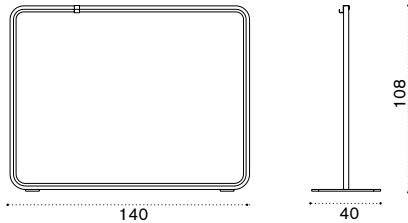

alu. ACPPD__

 → 11 

Seat L 60cm with backrest

teak ACS11T1

alu. ACS11D__

seat cushion 53x41 h6 cm ACCUSEA__

 → 6,5 

Seat L 150cm with backrest