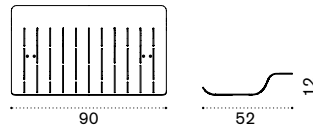

Bag holder 90X52

alu. ACPZM2D__

→ 7,6