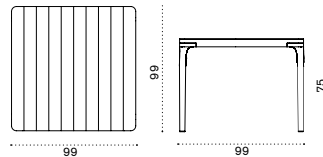

Ethi-Care

Square dining table 99x99

aluminium + ceramic stone PLTQM1D__L_

→ 34 → 4

Square dining table 99x99

aluminium + teak PLTQM1D4_T1

→ 29 → 4

XL square dining table 149x149