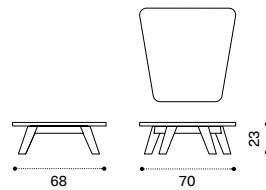

Coffee table 68 x 70 - small

pickled teak + marble RATCQT5MS
pickled teak + smeraldo RATCQT5PSR

→ 26