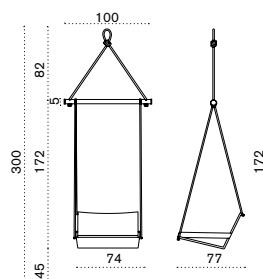

Hanging armchair

Allaperto Nautic AAPLAS51T1RFG
lumbar cushion AACULBM2____
decor cushion AACUDCO_____

Allaperto Veranda AAPLAS51T1WN
lumbar cushion AACULBM2____
decor cushion AACUDCO_____