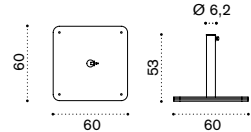

48 kg base OMBAM22PB_

70 kg base OMBAM23PB_

Freedom

Square adjustable aluminium parasol

Design: Ethimo

Material - Pole

Aluminium

Fabrics