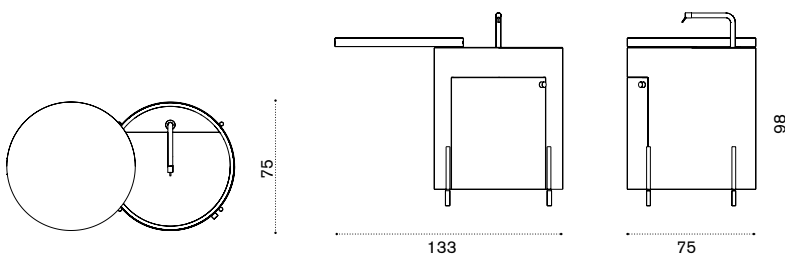

Rain cover

Kitchen sink module

Metal olive green + Teak + Sink in Resin PILVD38
Metal sepia black + Teak + Sink in Resin PILVD48

→ 93