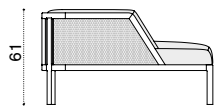

→ 52

Complementary back cushion for XL sofa and armchair

nature white GLCUSAW25
 nature grey GLCUSAW24
 corda GLCUSCPP50

→ 1,3

Grand Life

Coffee table Ø 77 h25

natural teak + ceramic stone ice white GLTCTH1T1LI
pickled teak + ceramic stone sand GLTCTH1T5LS