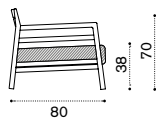

3 seater sofa

teak COD3T1
pickled teak COD3T5
cushions, seat+2 back COCUD3A___

→ 48