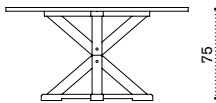

Cronos

Design: Ethimo

Collection composed of:
round dining table / rectangular extendable dining table

FSC™ certified product

Material

Natural Teak

Pickled Teak

Ethi-Care

Rain cover

Friends

Design: Ethimo

Collection composed of:
square dining table / rectangular dining table

FSC™ certified product

Material

Natural Teak

Pickled Teak

Ethi-Care

Rain cover

Round dining table Ø 147

teak CSTPTT1

pickled teak CSTPTT5

→ 61,5 → 6-8

Ø 147

75

Square dining table 90x90

teak FDTPQT1

pickled teak FDTPQT5

→ 10 → 4

90

76

Extendable rectangular dining table 220-260-300x100

teak CSTPRT1

pickled teak CSTPRT5

→ 100 → 8-12

220-260-300

100

75

Rectangular dining table 180x90

teak FDTPT1

pickled teak FDTPT5

→ 29 → 6-8

180

90

76