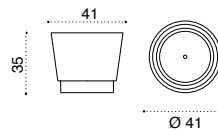

Calla
BUCLCS0_
 → 27