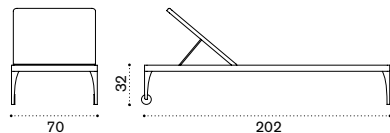

aluminium + lightwick IFLED4_W2_
mattress IFCULEAW2_

 → 17  

aluminium + ethitex IFLED4_E5_

 → 13  

Smart – side table 43x35

SMTCRD_

 → 3,5

All dimensions are in centimeters