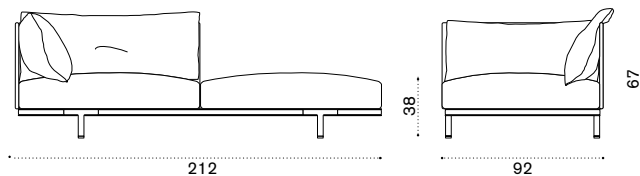

Chaise longue mod - Left

carbon/teak BACLSD69T1____
carbon BACLSD69____
carbon/accoya BACLSD69A____

silver/teak BACLSD70T1____
silver BACLSD70____
silver/accoya BACLSD70A____

→ 69