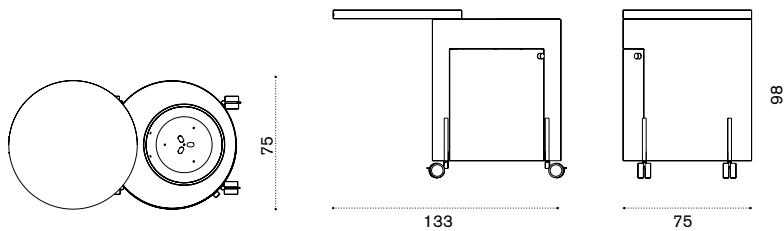

 → 102

All dimensions are in centimeters

Yacht Collection / Baia

Design: Christophe Pillet

Collection composed of:
loung armchair / sofa / modular sofa
/ daybed / sunbed / pouf / coffee table / lamp ^{new}