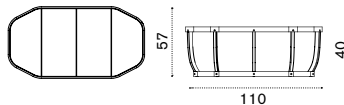

pickled teak SWTCQH2D__T5
natural teak SWTCQH2D__T1

→ 9

Large coffee table 110x57

pickled teak SWTCRH1D__T5
natural teak SWTCRH1D__T1

→ 20

Lounge bed with curtain

pickled teak SWALS__T5
natural teak SWALS__T1
seat cushion + bed runner nature grey SWCUALAW24
back cushion red earth SWCUSCM1A76
back cushion nature grey SWCUSCM2AW24