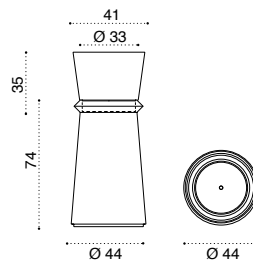

All dimensions are in centimeters

Nodi

Design: Paola Navone

Collection composed of:
Rete / Camouflage / Puntocroce

Material - Puntocroce

Grey Silver
/ White

Black
/ White

Material - Rete