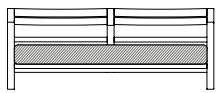

3 seater sofa

teak COD3T1
pickled teak COD3T5
cushions, seat+2 back COCUD3A___

→ 48