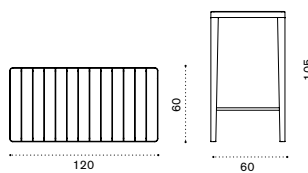

High round table Ø 60

pickled teak LATPTH2B40T5
teak LATPTH2B51T1

→ 17,5 → 2

High square dining table 70x70

pickled teak LATPQM1H2B40T5
teak LATPQM1H2B51T1

→ 20,5 → 4

All dimensions are in centimeters

Flower