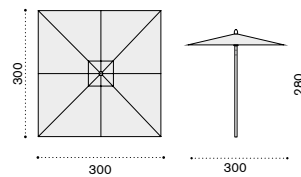

Square parasol 3x3 m

CCOMQM1FA_

21 kg → ☔ ☀