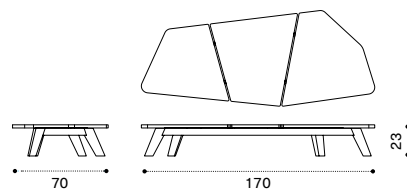

Coffee table 70 x 170 - large

pickled teak + marble RATCRT5MS
pickled teak + smeraldo RATCRT5PSR

→ 40