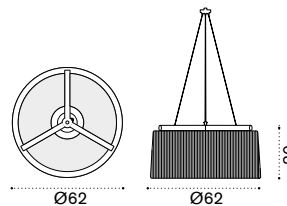

Pendant lamp

KILAT_RC_

IP44, 1XE27

(Bulb not included, depends on the bulb used) according to European regulations