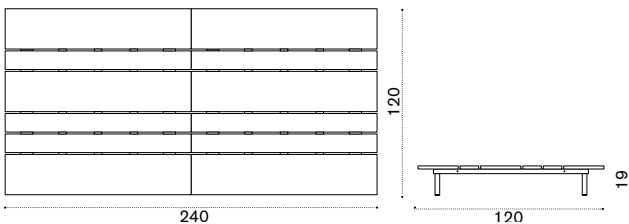

XL module 120x240

teak + alu. dark grey CPBAM3T1DG

$\rightarrow 54$

Cushion 100x100

soft ivory melange CPCUM1O001
aquamarine CPCUM1O732

$\rightarrow 7$

Calipso

Cushion 170x100