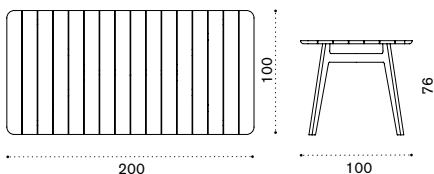

Round dining table Ø 110

natural teak KNTPTT1
pickled teak KNTPTT5

 → 27   → 5

Rectangular dining table 200x100

natural teak KNTPRM1T1
pickled teak KNTPRM1T5

70   → 6-8

XL rectangular dining table 263x110

natural teak KNTPRM2T1
pickled teak KNTPRM2T5