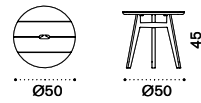

FSC™ certified product

Rectangular coffee table 137x75

natural teak KNTCRM1T1
pickled teak KNTCRM1T5

 → 17 

Round coffee table Ø 50

natural teak KNTCTT1
pickled teak KNTCTT5

 → 4

Dining chair