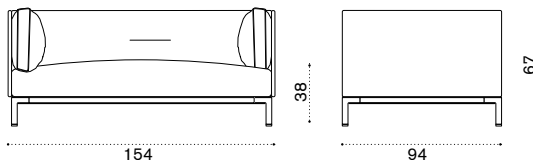

2 Seater sofa

carbon/teak BAD2D69T1____
carbon BAD2D69____
carbon/accoya BAD2D69A____

silver/teak BAD2D70T1____
silver BAD2D70____
silver/accoya BAD2D70A____

→ 55