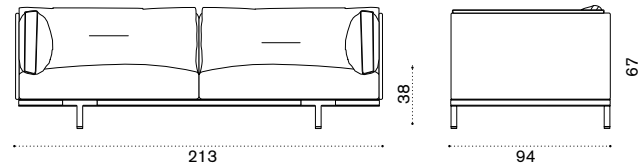

Yacht Collection / Baia

XL Sofa

carbon/teak BAD3D69T1____
carbon BAD3D69____
carbon/accoya BAD3D69A____

silver/teak BAD3D70T1____
silver BAD3D70____
silver/accoya BAD3D70A____

→ 69