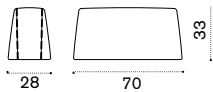

Short back cushion

soft ivory melange CPCUSCM1O001
aquamarine CPCUSCM1O732

→ 4