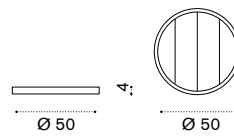

Tray

teak TNVST1

→ 2