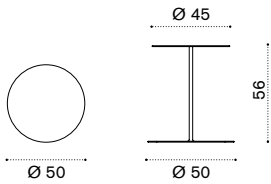

Material top/tray

Side table

carbon TNTCTD69
silver TNTCTD70

→ 6