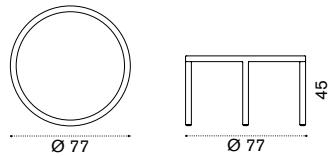

Coffee table Ø 77 h45

natural teak + ceramic stone ice white GLTCTH2T1LI
pickled teak + ceramic stone sand GLTCTH2T5LS

→ 9