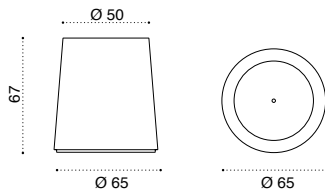

Bulbi

Allium
BUALCS0_
 → 36