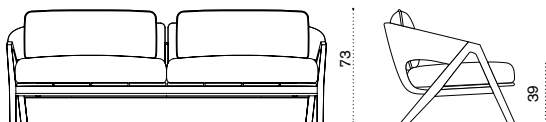

3 seater sofa

natural teak KND3T1R70
pickled teak KND3T5R71
cushions, seat+back KNCUD3PP__

→ 41