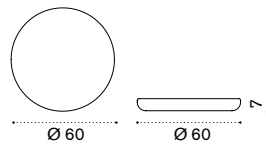

 → 4 

Sport Collection / Ace

Seat L 150cm without backrest

teak ACS20T1
alu. ACS20D__
seat cushion 140x41 h6 cm ACCUPA__

 → 10 

Black cork tray

black cork ACVSM1BC

 → 3 