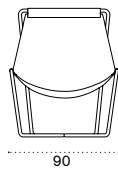

Armchair

SLSSES_____

$\rightarrow$ 9,5