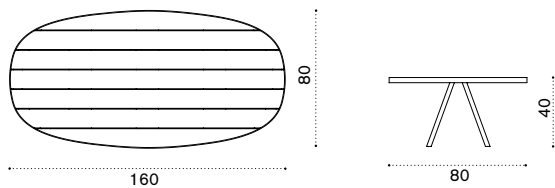

Esedra

Design: Luca Nichetto

Collection composed of:
loung armchair / 3 seater sofa / coffee table
/ square, rectangular and oval dining table
/ dining armchair / sunbed

FSC™ certified product

Oval coffee table 160x80

with pickled teak top ESTCOD43T5

→ 21