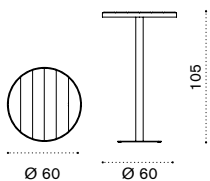

High round table Ø 60

pickled teak LATPTH2B40T5
teak LATPTH2B51T1

→ 17,5 → 2

High square dining table 70x70

pickled teak LATPQM1H2B40T5
teak LATPQM1H2B51T1

→ 20,5 → 4

All dimensions are in centimeters

Flower