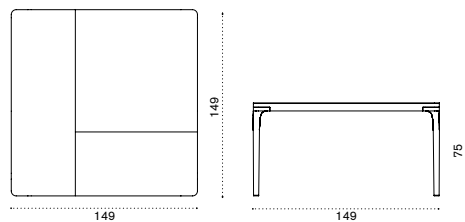

XL square dining table 149x149

aluminium + ceramic stone table top Disegno PLTPQM2D4_LL

→ 54 → 8