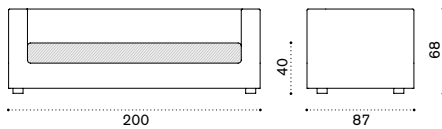

3 seater sofa

CBD3W2_
cushions, seat+2 back CBCUD3A__

→ 41,5