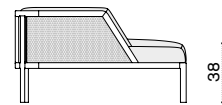

Lounge armchair

natural teak GLPLT1R1
pickled teak GLPLT5R2
cushions, seat+back GLCUPL_____

→ 28,5