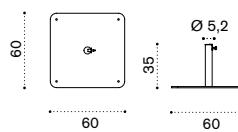

Base for 2,2x2,2 – 3x2 m parasols

23 kg base OMBAM11PB_

47 kg base OMBAM12PB_