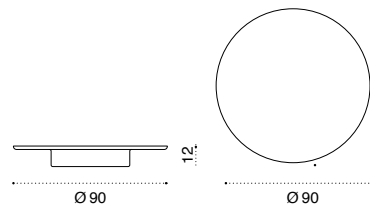

Top 90 (for items Allium)
BUTP1CS0_
 → 3