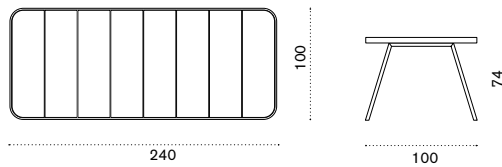

pickled teak SWSGD__T5
natural teak SWSGD__T1
cushions, seat+back SWCUPD_____

→ 9

Swing

Rectangular dining table 240x100

pickled teak SWTPRM2D__T5
natural teak SWTPRM2D__T1

 → 45  → 8

Round dining table Ø 140