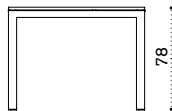

Flat

Extendable dining table

Design: Ethimo

Material

Metal
Warmwhite

Metal
Warmgrey

Rain cover

Ethi-Care

Extendable dining table 160-250x100

FTTPRM1B4_

→ 90 → 6-8

160 - 250

100

78

Extendable XL dining table 240-360x100

FTTPRM2B4_

→ 120 → 8-12

240 - 360

100

78