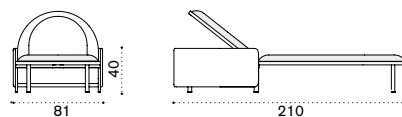

Sun lounger

sun lounger ESLEWNFD43T5
mattress nature white ESCULEAW25

→ 44