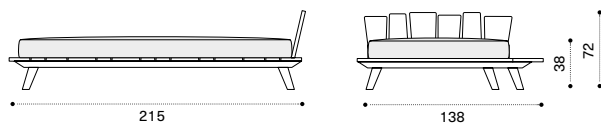

Sunbed

brushed natural teak RALET1S
pickled teak RALET5
seat cushion RACULEP_

→ 40