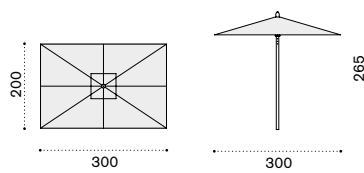

Rectangular parasol 3x2 m

UMOMRP_