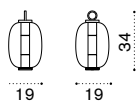

Lucerna

Design: Luca Nichetto

Collection composed of:
rechargeable lantern / wired lantern / lamp holder
bracket / wired applique / suspension lantern

Material - Lighting fixture

Material - Blown glass

Rechargeable lantern

LNLAV_RD__

→ 2,5

IP44 LED 6W
3000° K - 450 LUMEN
N. batteries: 4 X 1,5V / 2600 mA
Max endurance with batteries: 8h
Recharging cycles 8h
ENERGETIC CLASS: A

Wired lantern

LNLAV_CD__

→ 2,5

IP44 LED 230 VAC 6W
3000° K - 450 LUMEN
ENERGETIC CLASS: A

Lamp holder bracket

LNSPLAD__

→ 1

Suspension lantern

LNLAHV_CD__

→ 2,5

Wired applique

LNLAAV_D__

→ 3

IP44 LED 230 VAC 6W
3000° K - 450 LUMEN
ENERGETIC CLASS: A