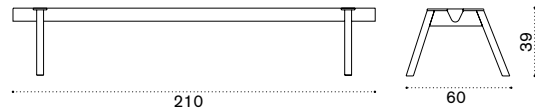

Beam L 240 with legs

alu. ACTRCM3D__

Beam L 300 with legs

alu. ACTRCM4D__