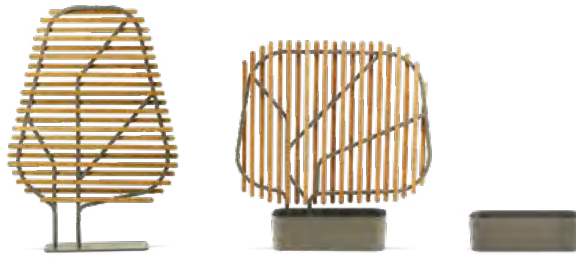

Moka PRTAPP68152

300

200

Clostra

Design: Emmanuel Gallina

Collection composed of:
high shield / low shield / planter

FSC™ certified product

Material