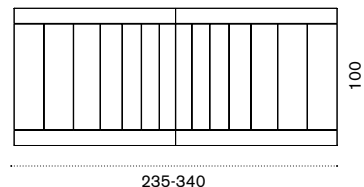

Rectangular extendable dining table 235-340x100

RBTPRM1T1

→ 115 → 8-12