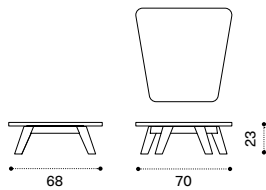

Coffee table 68 x 70 - small

brushed natural teak + marble RATCQT1SMS
 brushed natural teak + smeraldo RATCQT1SPSR

 **→ 26**

Coffee table 68 x 70 - small

pickled teak + marble RATCQT5MS
 pickled teak + smeraldo RATCQT5PSR