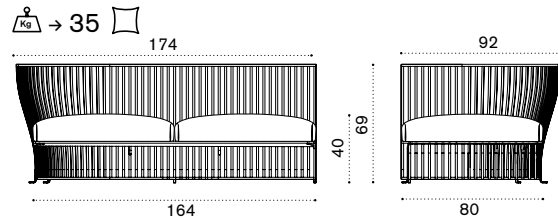

Coffee table Ø 60 h48

alu. mineral grey + white VXTCTM1D53PLSB
 alu. mineral grey + ardesia VXTCTM1D53PLA
 alu. limestone white + white VXTCTM1D56PLSB
 alu. limestone white + ardesia VXTCTM1D56PLA

→ 16,5