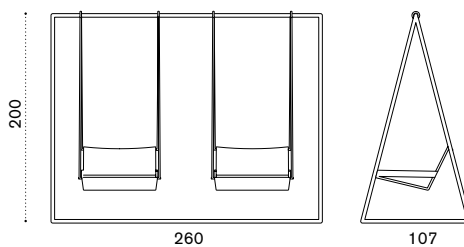

Free-standing outdoor swings

Allaperto Nautic AA2ACS51T1RFG
lumbar cushion AACULBM2____
decor cushion AACUDCO_____

All dimensions are in centimeters