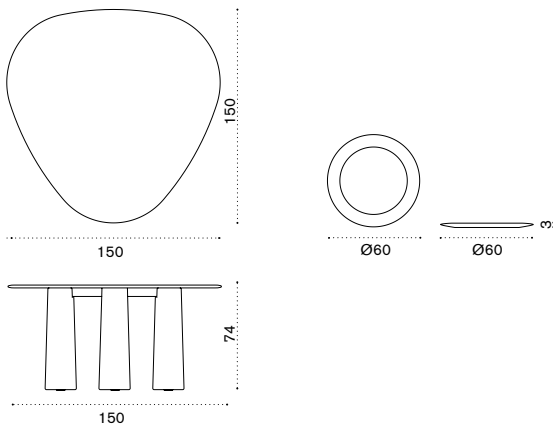

BLTPQM1PGA

Steward rotating tray BLVST11

 → 188

Rectangular dining table 280x150

BLTPRM1PGA

Steward rotating tray BLVST11

 → 315

All dimensions are in centimeters