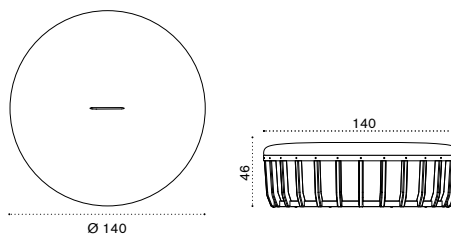

Pouf Ø 140 h46

pickled teak + seat cushion SWPM32D__T5___
natural teak + seat cushion SWPM32D__T1___

→ 48