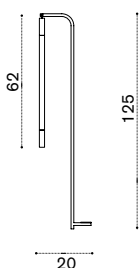

Rain cover

Lamp ^{new}