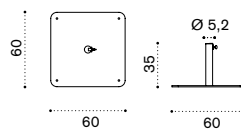

Base for 2,2x2,2 – ø 2,5 m parasols

23 kg base OMBAM11PB

47 kg base OMBAM12PB

→ 23 - 47

All dimensions are in centimeters