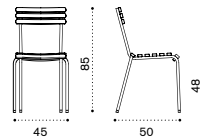

Laren

Design: Ethimo

Collection composed of:
folding chair / stacking chair / stacking armchair
/ round, square and rectangular dining table
/ high table / barstool

FSC™ certified product

Material

Metal Mud Grey +
Pickled Teak

Material

Metal Coffee Brown +
Natural Teak

Rain cover

Ethi-Care

Folding chair

pickled teak LASPB40T5
teak LASPB51T1

Dining chair

pickled teak LASEB40T5
teak LASEB51T1

Dining armchair

pickled teak LAPDB40T5
teak LAPDB51T1

Round dining table Ø 60

pickled teak LATPTH1B40T5
teak LATPTH1B51T1