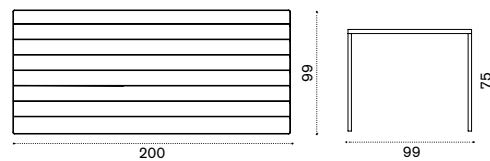

Rectangular dining table 200x99

with pickled teak table top ESTPRD43T5

→ 54 → 8