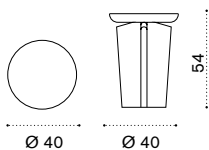

Table Ø 40 h54

CSTCTM1T1BC

→ 8