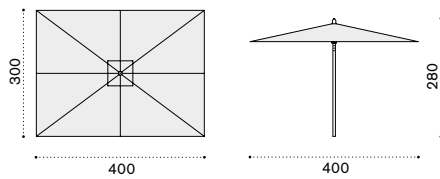

Rectangular parasol 4x3 m

CCOMRM1FA

→ 23

Base for 3x3 – 4x3 – ø 3,5 m parasols

24 kg base OMBAM21PB

48 kg base OMBAM22PB

70 kg base OMBAM23PB

→ 24 - 48 - 70