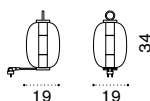

Lucerna

Design: Luca Nichetto

Collection composed of:
rechargeable lantern / wired lantern / lamp holder
bracket / wired applique / suspension lantern

Material - Lighting fixture

Material - Blown glass

Rechargeable lantern

LNLAV_RD__

→ 2,5

IP44 LED 6W
3000° K - 450 LUMEN
N. batteries: 4 X 1,5V / 2600 mA
Max endurance with batteries: 8h
Recharging cycles 8h
ENERGETIC CLASS: A

Wired lantern

LNLAV_CD__

→ 2,5

IP44 LED 230 VAC 6W
3000° K - 450 LUMEN
ENERGETIC CLASS: A

Lamp holder bracket

LNSPLAD__

→ 1

Suspension lantern

LNLAHV_CD__

→ 2,5

Wired applique

LNLAAV_D__

→ 3

IP44 LED 230 VAC 6W
3000° K - 450 LUMEN
ENERGETIC CLASS: A