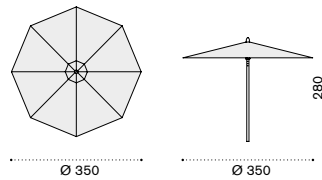

Round parasol Ø 3,5 m

CCOMTM1FA

→ 21