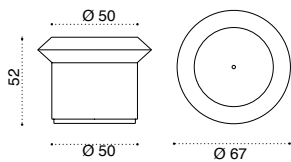

Lilium

BULICS0_

→ 40