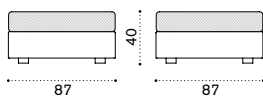

Pouf

CBPUW2_
cushion, seat CBCUPUA__

→ 9