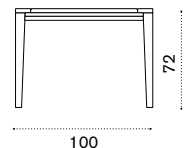

Rectangular extendable dining table 235-340x100

RBTPRM1T1

→ 115 → 8-12