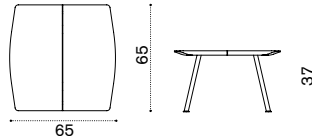

Lounge chair

AGPLB48T1

→ 8

Square coffee table 65x65

AGTCQB48T1

→ 9

Shaped seat cushion

black stone AGCUPLSAW28
geometric terra AGCUPLSPP35
geometric marine AGCUPLSPP36