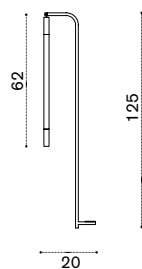

Yacht Collection / Baia Lamp ^{new}

Design: Christophe Pillet

Lamp

Material - Base

Aluminium
Carbon

Aluminium
Silver

Lamp ^{new}

carbon BALAD69
silver BALAD70

Compatible also with Costiera

9W, 220-240Vdc classe I
IP44 (main body IP65) 3000K
520lm CRI>90

Kilt lamp

Design: Marcello Ziliani

Pendant lamp

FSC™ certified product

Material

Teak
+ Round Rope Sand

Pickled Teak
+ Round Rope Dark Grey

Pendant lamp

KILAT_RC_

IP44, 1XE27

(Bulb not included, depends on the bulb used) according to European regulations