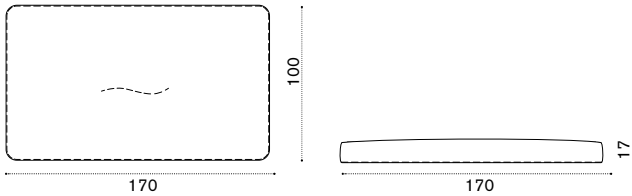

Calipso

Cushion 170x100

soft ivory melange CPCUM2O001
aquamarine CPCUM2O732

→ 12