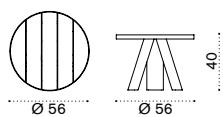

 → 53

Round coffee table Ø 56

with pickled teak top ESTCTD43T5

 → 9

Square coffee table 90x90

with pickled teak top ESTCQD43T5

 → 19

All dimensions are in centimeters