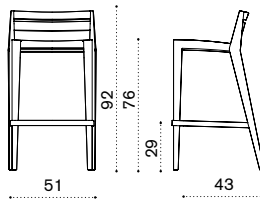

Barstool h92
RBSGH2T1
cushion RBCUSGA___

$\rightarrow 9$