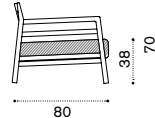

Lounge armchair

teak COPLT1
pickled teak COPLT5
cushions, seat+back COCUPLA___

→ 34