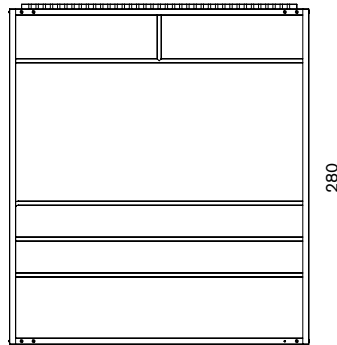

Out-Fit ^{new}

Gym system

Design: Studio Adolini

Material

Metal Rust + Teak

Equipments material

Faux leather

Gym 2,5x2,5m

Rust and teak with equipment
OFT1S78

Equipment:

- Bench with faux leather upholstery
- Heavy punch bag with faux leather upholstery 120x35cm 40Kg
- Kit n. 5 resistance rubber bands
- Exercise mat with faux leather upholstery
- Wooden gym rings

250

250