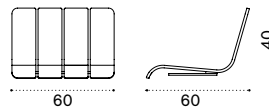

alu. ACPPD__

 → 11 

Seat L 60cm with backrest

teak ACS11T1

alu. ACS11D__

seat cushion 53x41 h6 cm ACCUSEA__

 → 6,5 

Seat L 150cm with backrest