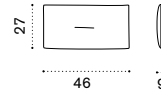

Lumbar cushion for armchair

1 lumbar cushion red diamond KNCUDCM1PP53

→ 0,5