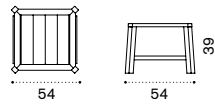

Material

Pickled Teak

Natural Teak

Petit club Square coffee table 54x54 with removable tray

pickled teak PCTCQT5
teak PCTCQT1

→ 8,5

Clay Square coffee table 45x45

pickled teak CYTCQT5
teak CYTCQT1