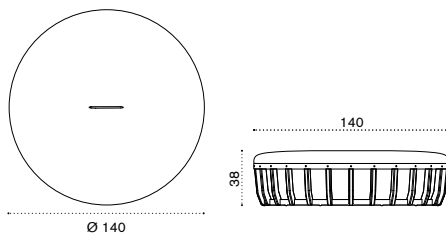

Pouf Ø 140 h38

pickled teak + seat cushion SWPM31D__T5___
natural teak + seat cushion SWPM31D__T1___

→ 42