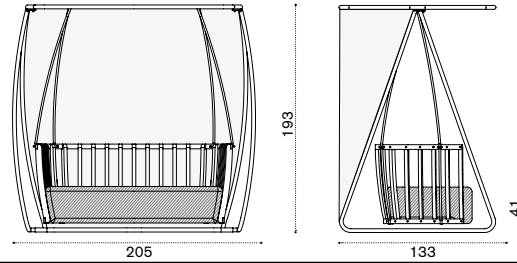

→ 43

Porch swing

→ 84

pickled teak SWDOD__T5
 natural teak SWDOD__T1
 cushions, seat + 2 back SWCUD2_____ curtain SWTEDOV78

XL sofa

pickled teak SWD3D__T5
 natural teak SWD3D__T1
 cushions, seat + 3 back SWCUD3_____