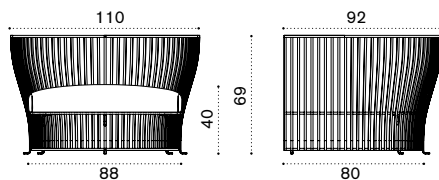

Lounge armchair

alu. mineral grey VXPLD53

alu. limestone white VXPLD56

cushions, seat+3back lichen VXCUPLA46

cushions, seat+3back linen color VXCUPLA49

→ 26