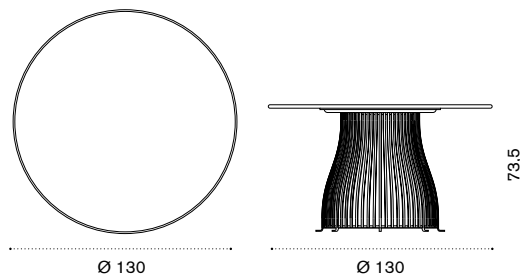

Dining table

alu. mineral grey + anthracite top VXTPTD53LC
alu. limestone white + ice white top VXTPTD53LC

→ 43,5