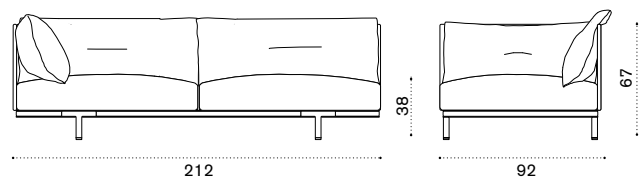

Back end module - Right

carbon/teak BAFDD69T1____
carbon BAFDD69____
carbon/accoya BAFDD69A____

silver/teak BAFDD70T1____
silver BAFDD70____
silver/accoya BAFDD70A____

→ 69