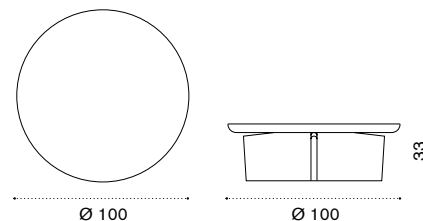

Table Ø 100 h33

CSTCTM3T1BC

→ 18