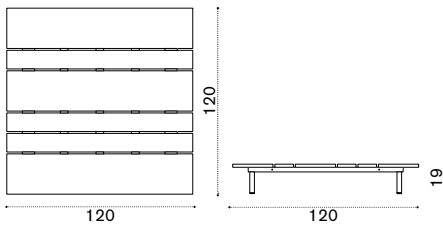

S module 120x120

teak + alu. dark grey CPBAM1T1DG

$\rightarrow 27$