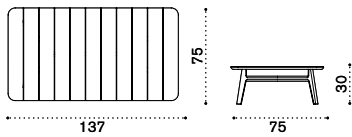

Knit

Design: Patrick Norguet

Collection composed of:
armchair / 3 seater sofa / lounge armchair / lounge high back armchair / rocking lounge armchair / footstool / coffee table / dining armchair / dining chair / square, rectangular and round dining table

FSC™ certified product

Rectangular coffee table 137x75

natural teak KNTCRM1T1
pickled teak KNTCRM1T5

→ 17