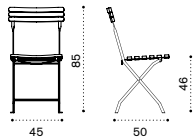

Laren

Design: Ethimo

Collection composed of:
folding chair / stacking chair / stacking armchair
/ round, square and rectangular dining table
/ high table / barstool

FSC™ certified product

Material

Metal Mud Grey +
Pickled Teak

Material

Metal Coffee Brown +
Natural Teak

Rain cover

Ethi-Care

Folding chair

pickled teak LASPB40T5
teak LASPB51T1

Dining chair

pickled teak LASEB40T5
teak LASEB51T1

Dining armchair

pickled teak LAPDB40T5
teak LAPDB51T1

Round dining table Ø 60

pickled teak LATPTH1B40T5
teak LATPTH1B51T1