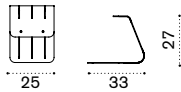

Shoe holder

alu. ACPSD__

→ 3