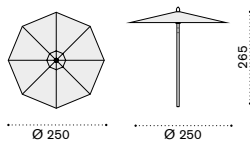

Classic

Round parasol Ø 2,5 m

CCOMTM2FA

→ 19