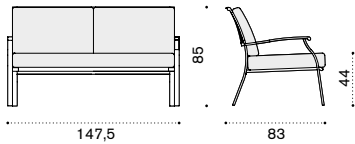

Polypropylene
Beige

2 seater sofa

EID2S__
 cushions, seat+2 back EICUD2____

→ 33,5

Lounge armchair

EIPLS__
 cushions, seat+back EICUPL____

→ 18,8

Square coffee table 80x80