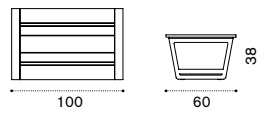

teak COTCRM1T1
pickled teak COTCRM1T5
 → 11 

XL coffee table 120x80

teak COTCRM2T1
pickled teak COTCRM2T5
 → 20 

Dining armchair

teak COPDT1
pickled teak COPDT5
 → 10

Cushion

cushion COCUPDA___
 → 1 

Round dining table Ø 175