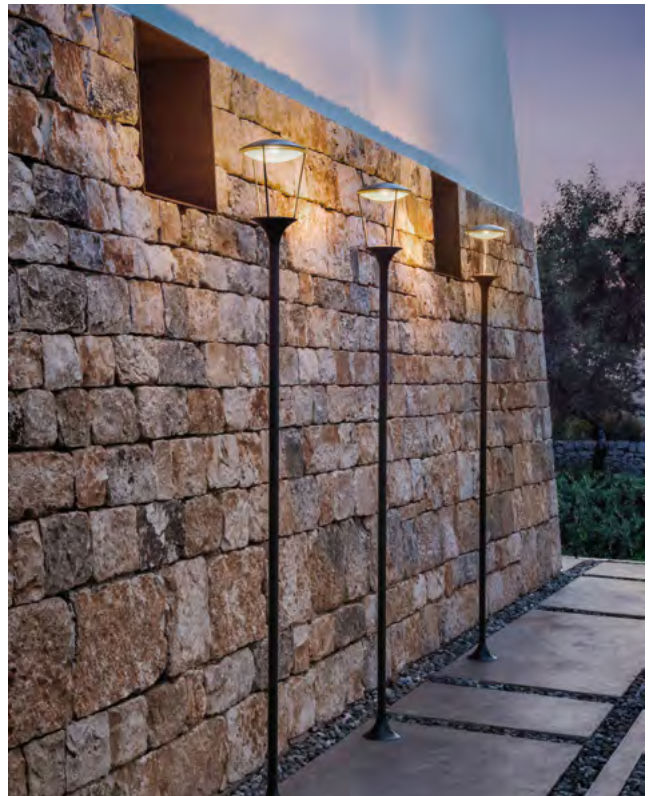

Pharos

Design: Luca Nichetto

Collection composed of:
lamp post / wall lamp post

Reminiscent in design of nineteenth-century street lamps, Pharos has a led light source. Its glow reflecting from above creates a diffused and cosy light, featuring in style the most sophisticated outdoor spaces.

Technical info p 323