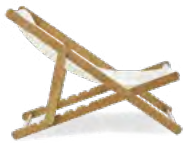

Elle

Design: Ethimo

Deck chair

FSC™ certified product