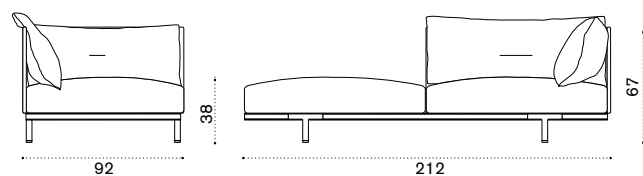

 → 69 

All dimensions are in centimeters

Yacht Collection / Baia

Design: Christophe Pillet

Collection composed of:
loung armchair / sofa / modular sofa
/ daybed / sunbed / pouf / coffee table / lamp ^{new}