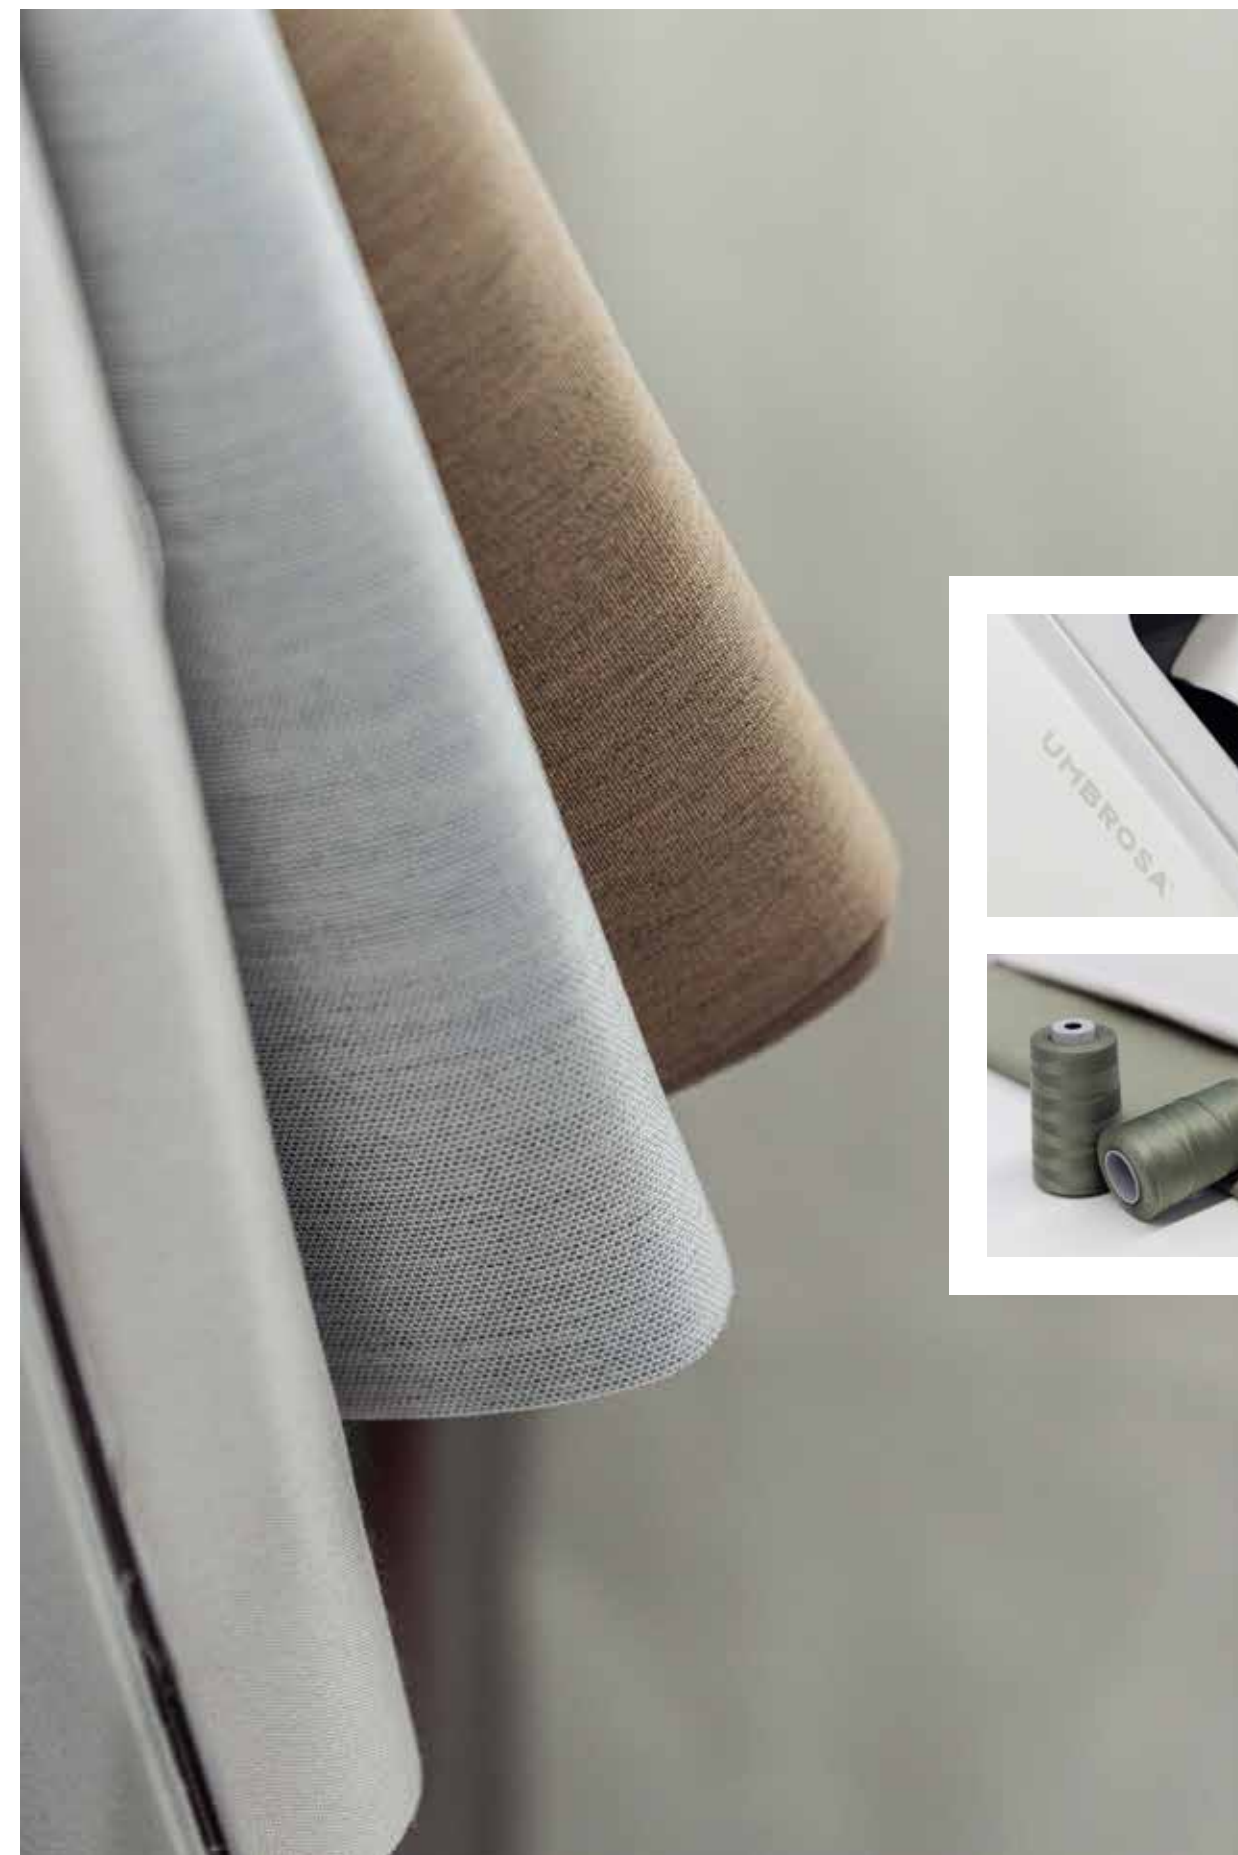

FABRIC COLORS

Solidum

Colorum

Umbrosa has 2 collections of parasol fabrics.

The **Solidum** colors are standard colors. The fabric is 100% Acryl and is made by Dickson.

The **Colorum** collection contains the more exclusive colors. These fabrics, also 100% Acrylic, are manufactured by Dickson (Sunbrella) or Tuvatextil (Agora).