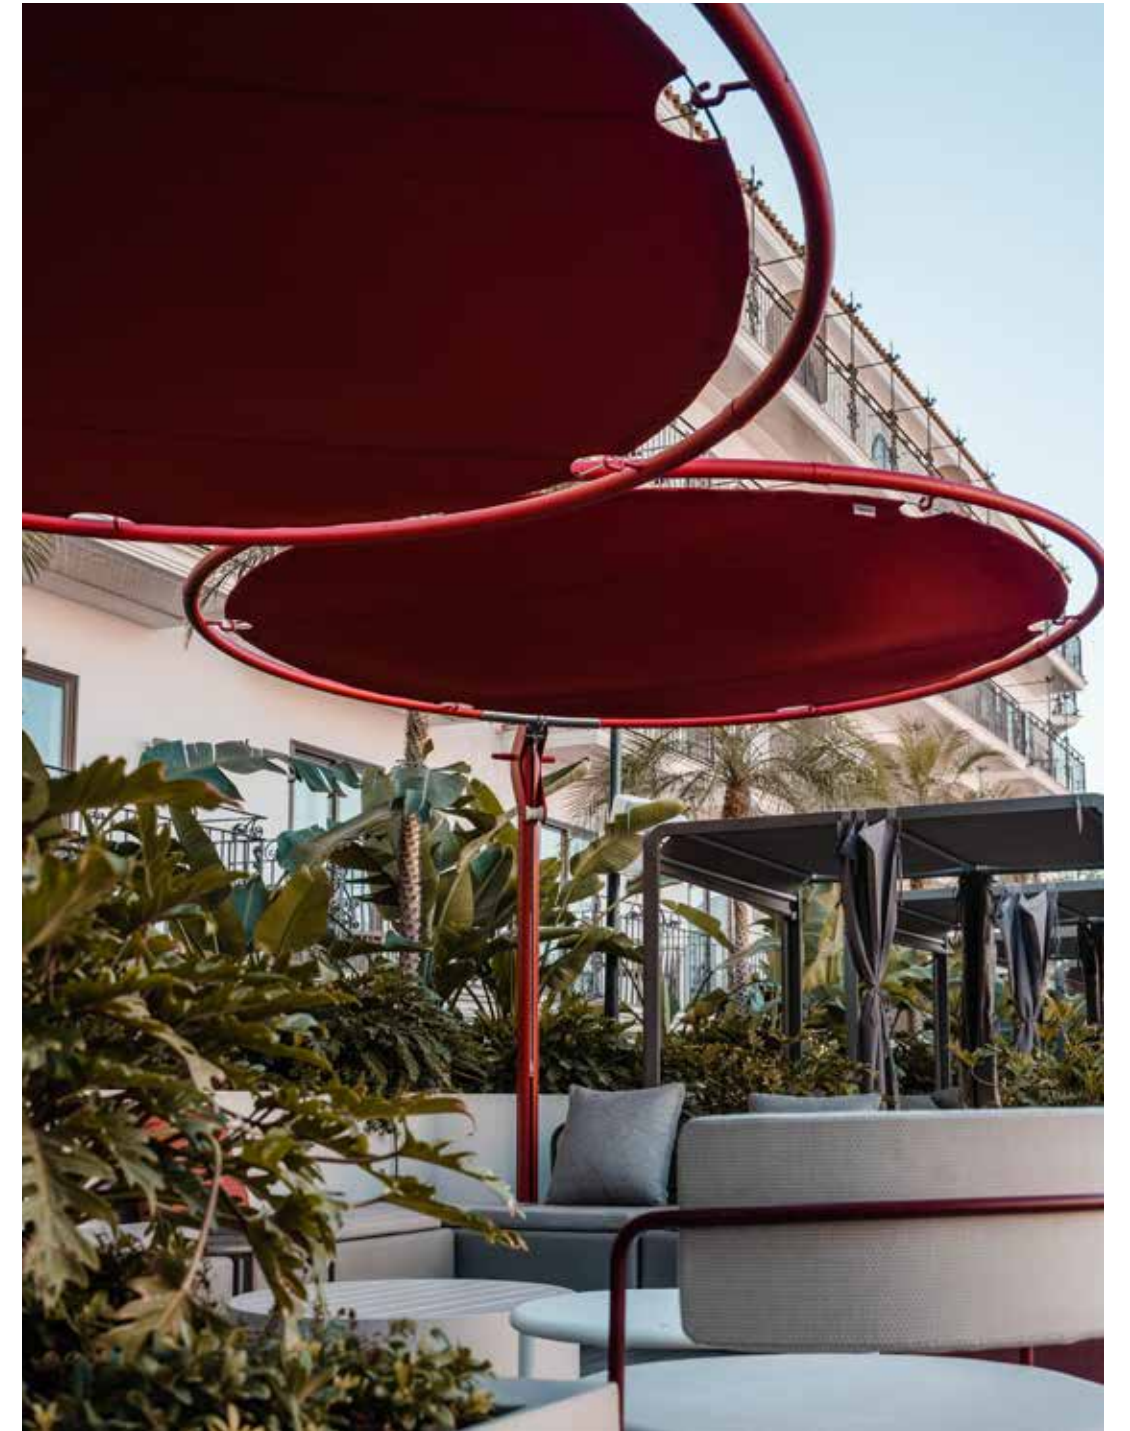

__REFERENCE PROJECTS **Eclisum custom** | Hard Rock Café, Marbella

Overview UX Collection

The Umbrosa UX collection currently consists of 10 unique parasols. The parasols are only available in the combination as shown here.