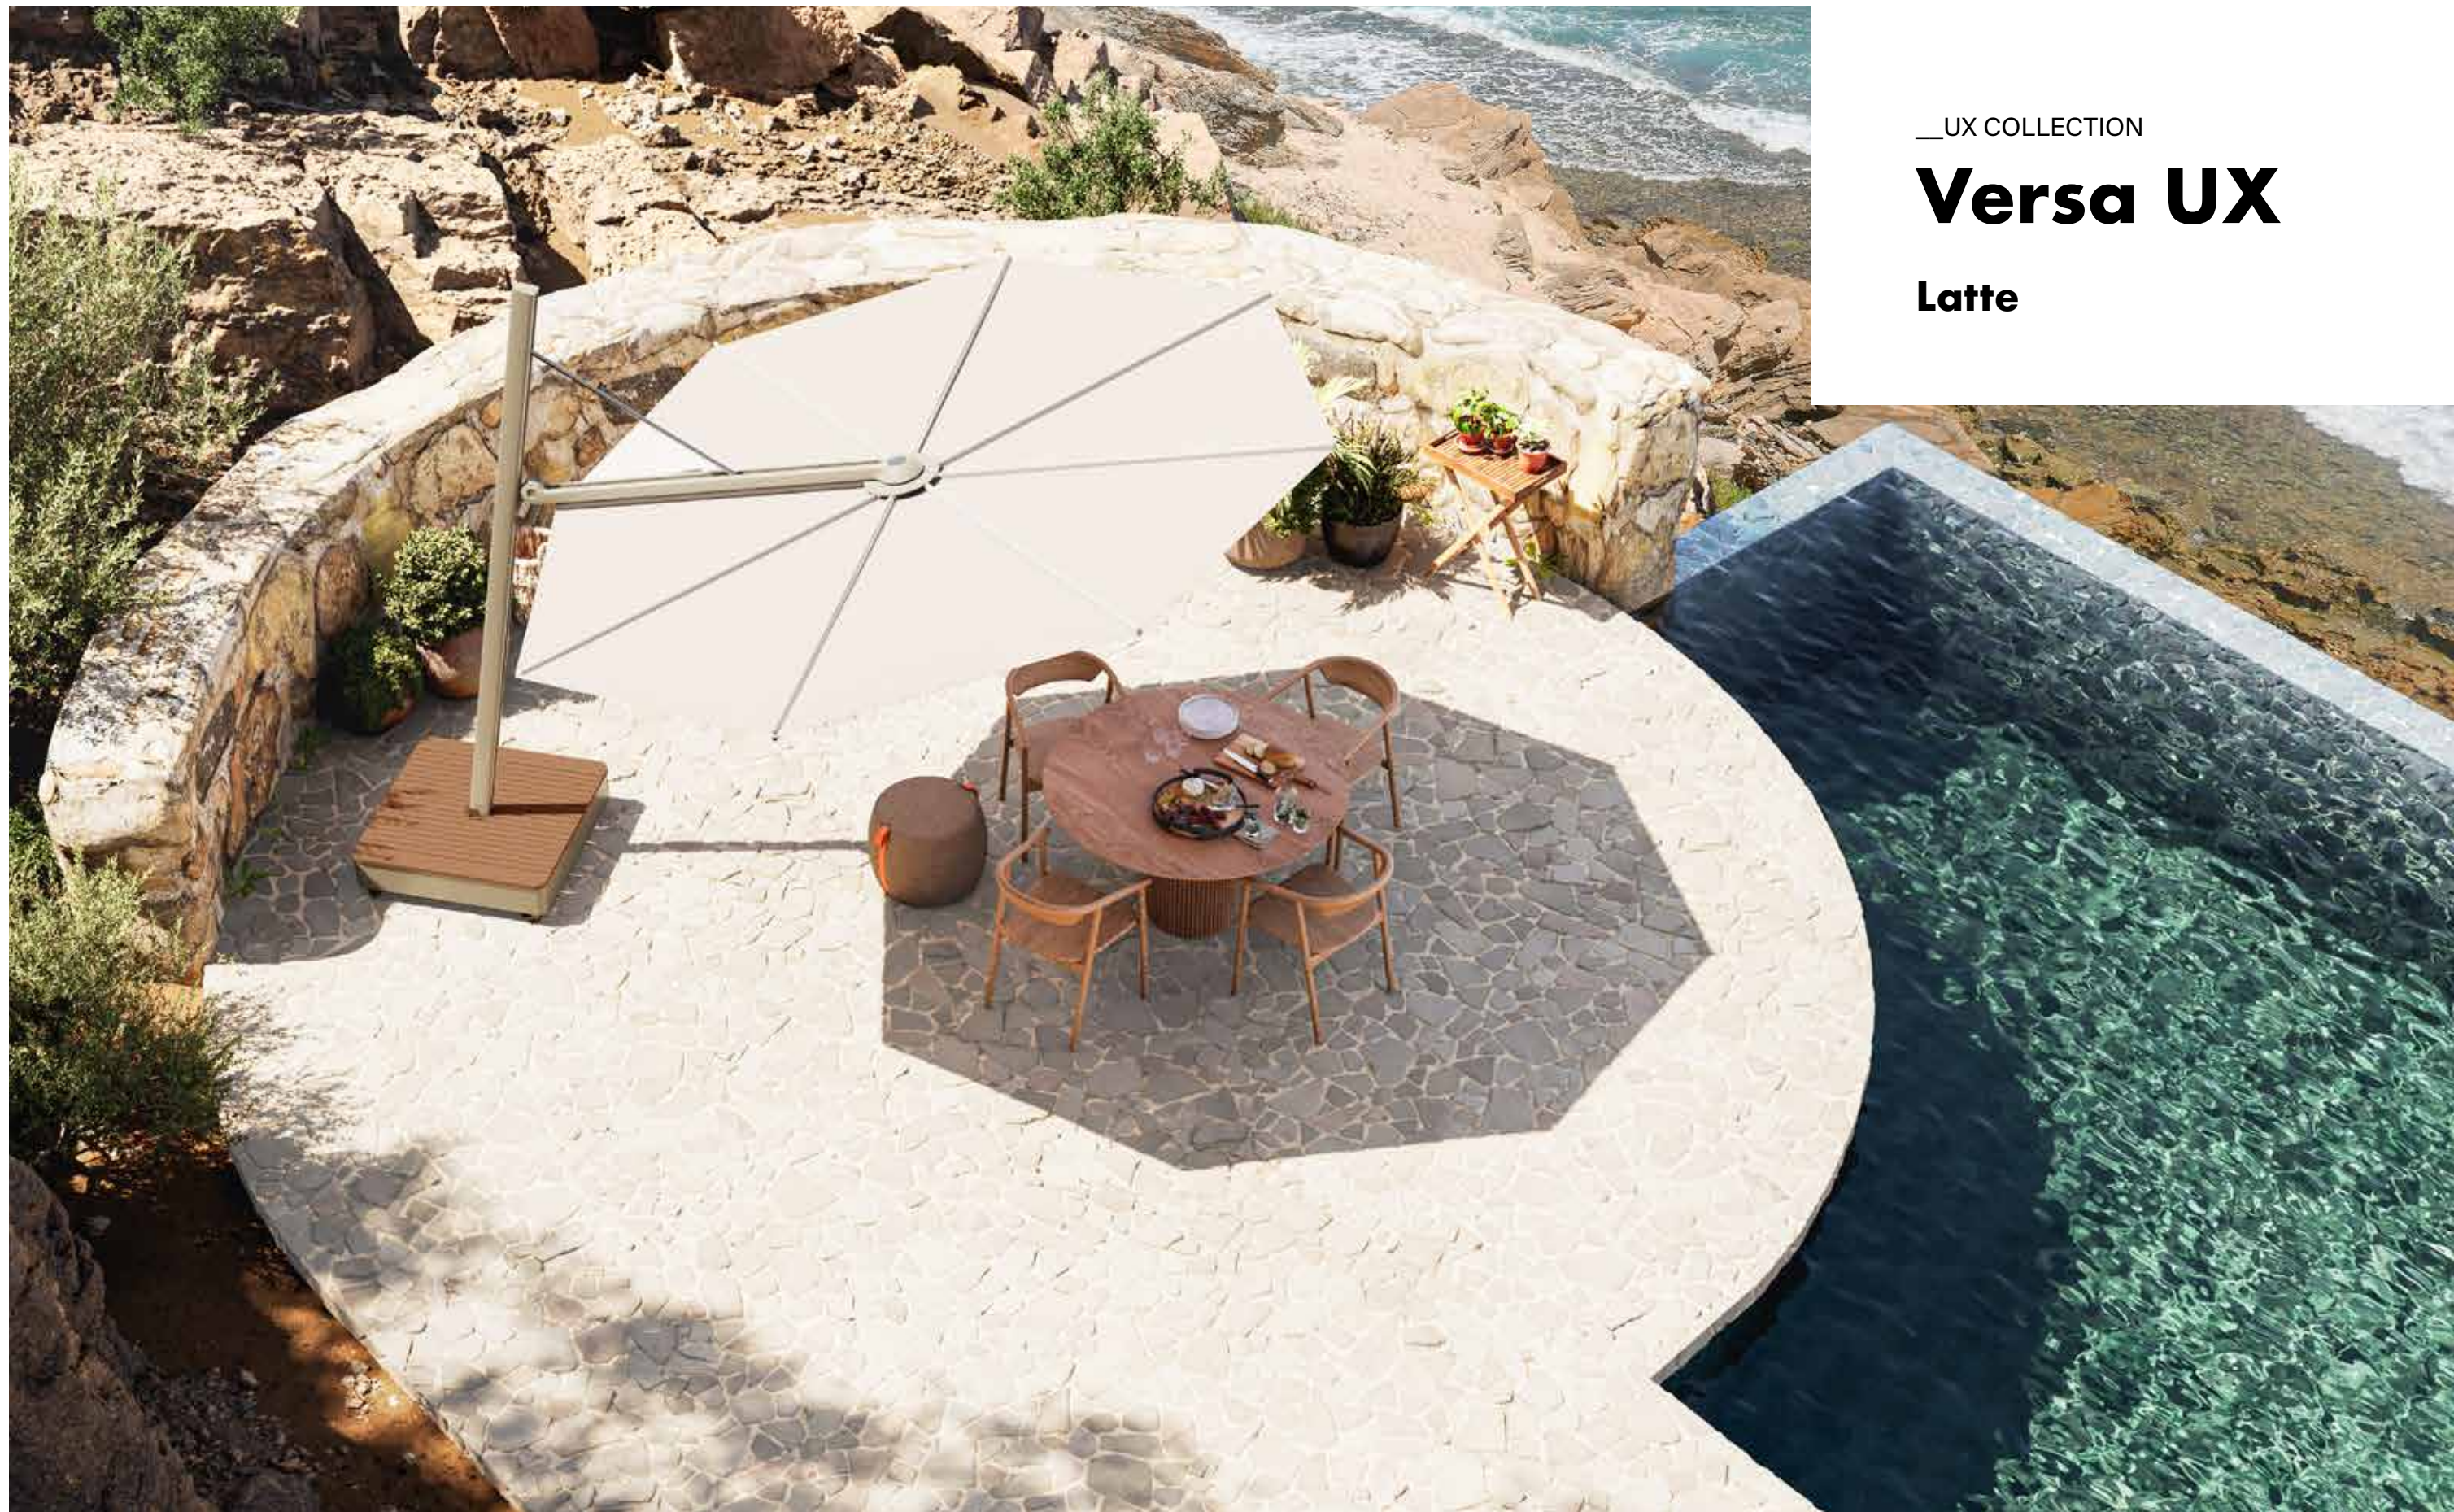

__UX COLLECTION

Versa UX

Latte