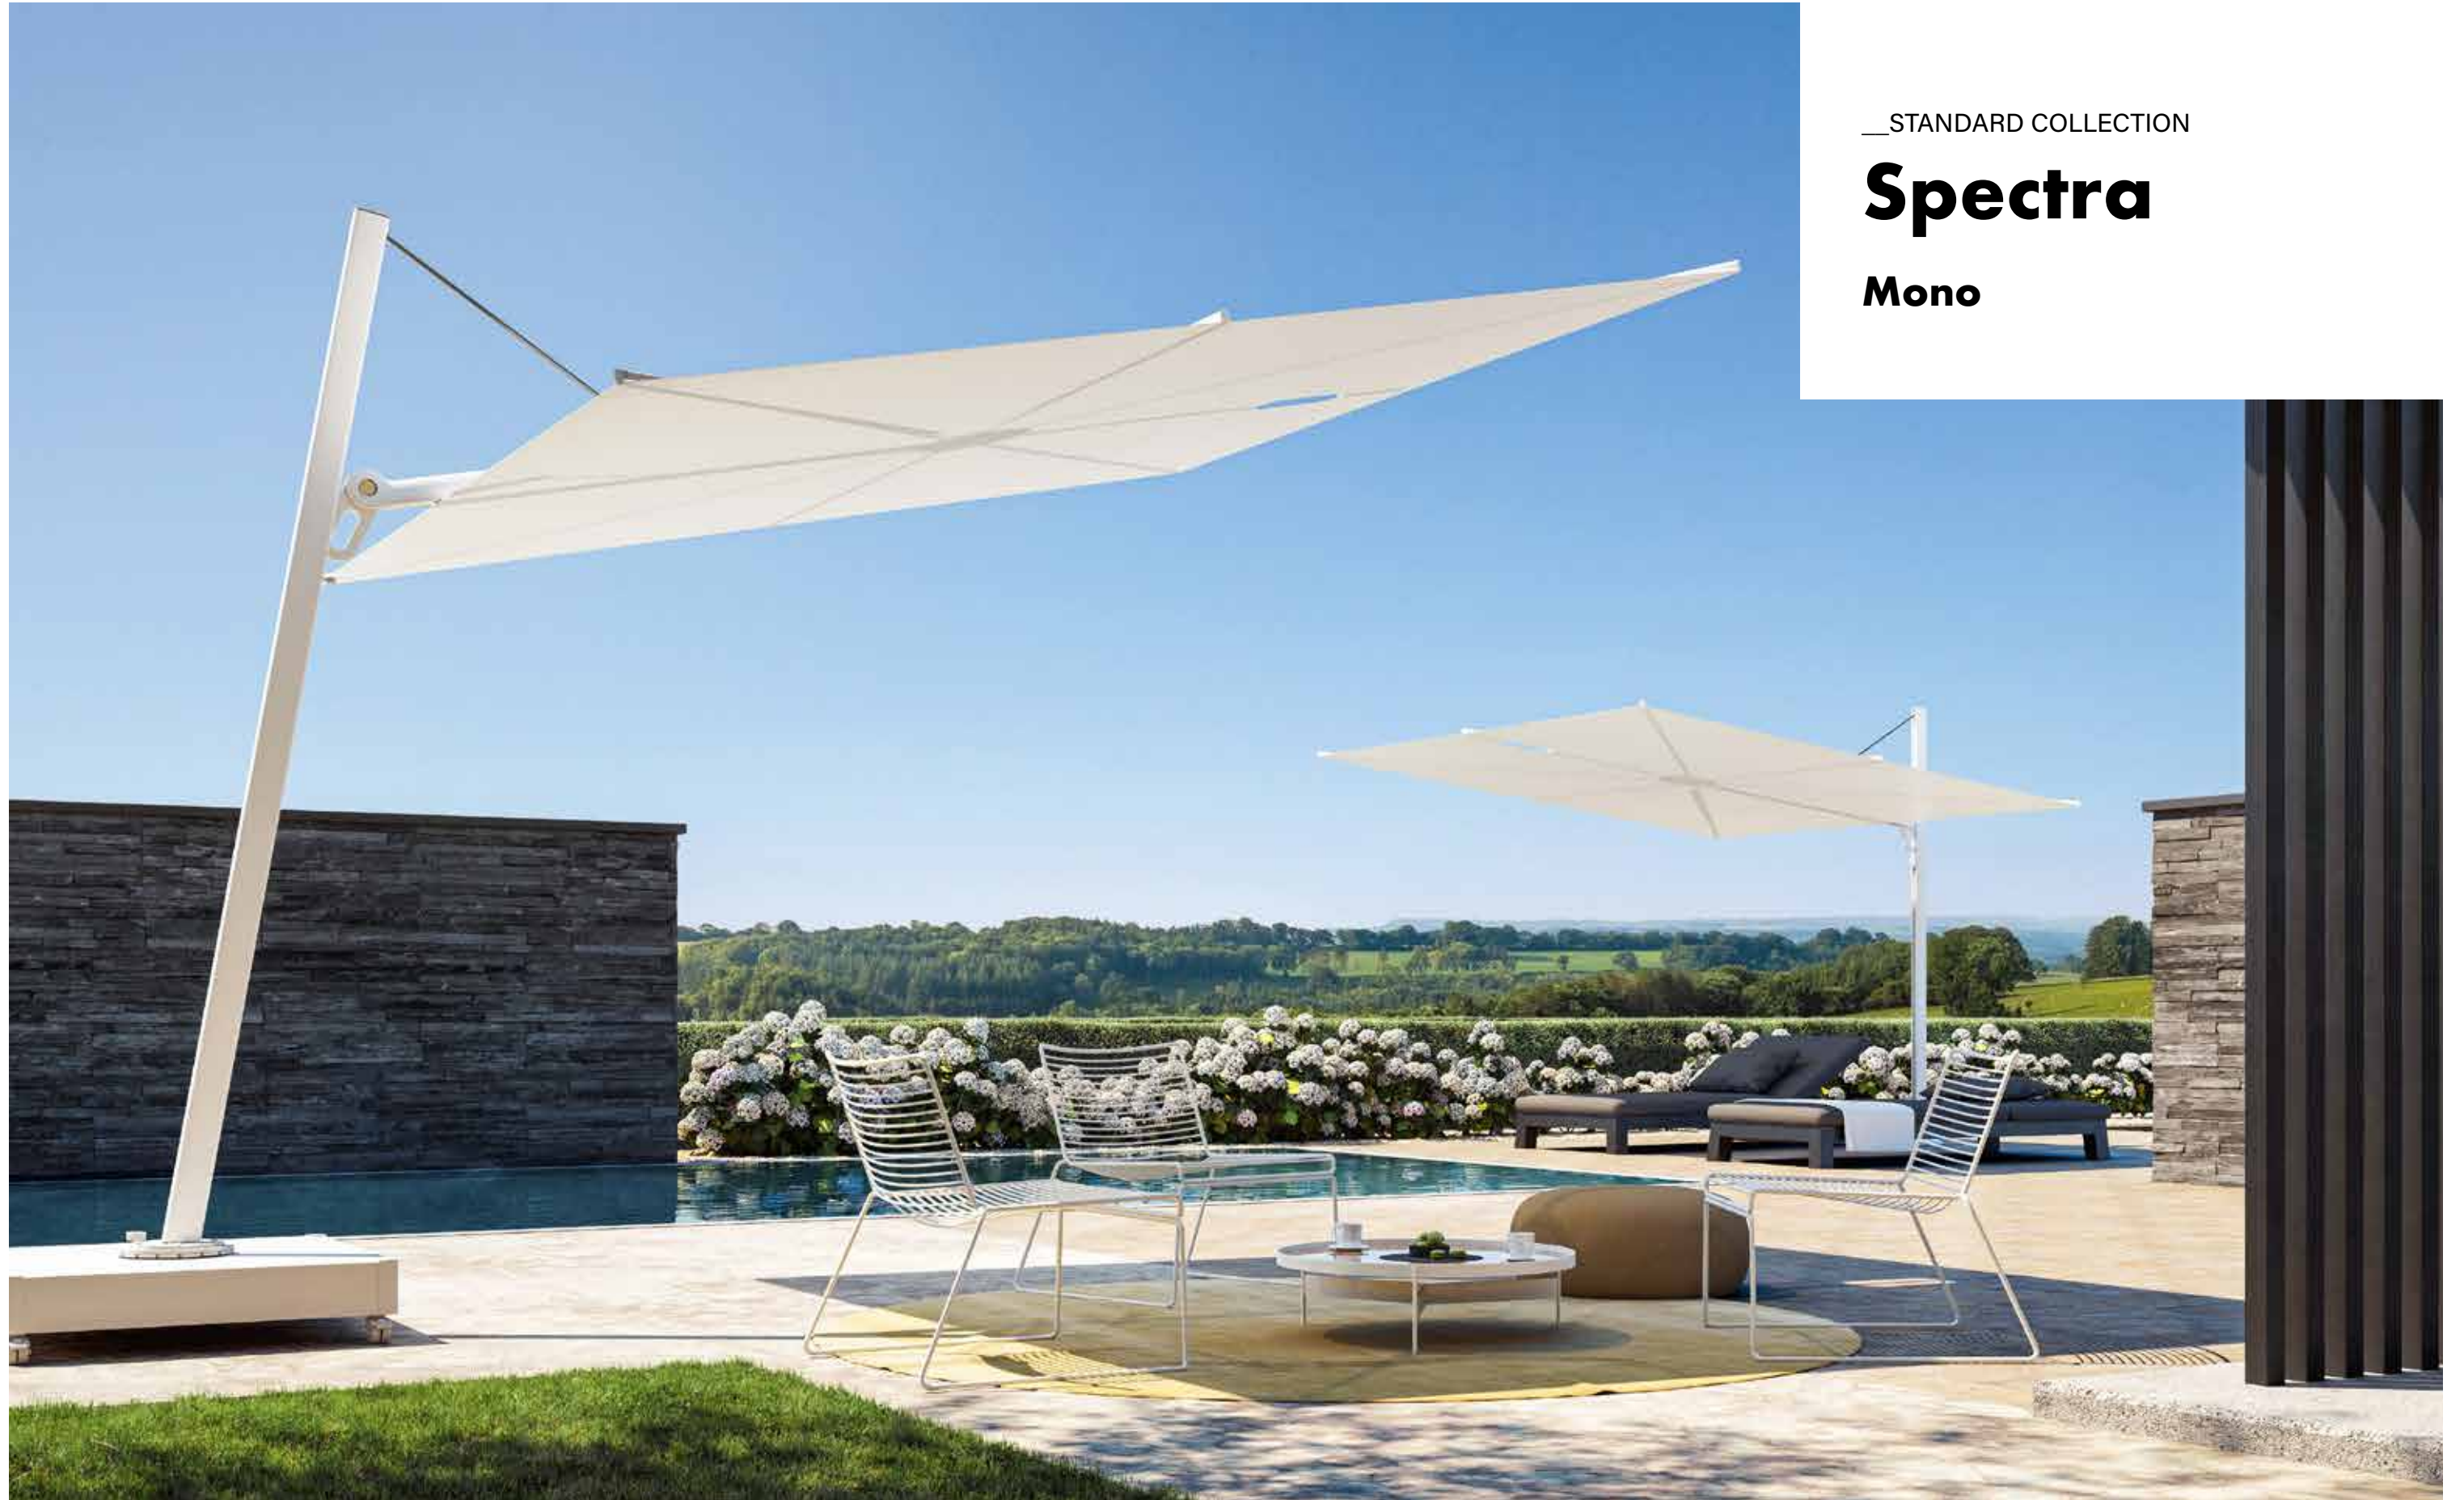

__STANDARD COLLECTION

Spectra

Mono