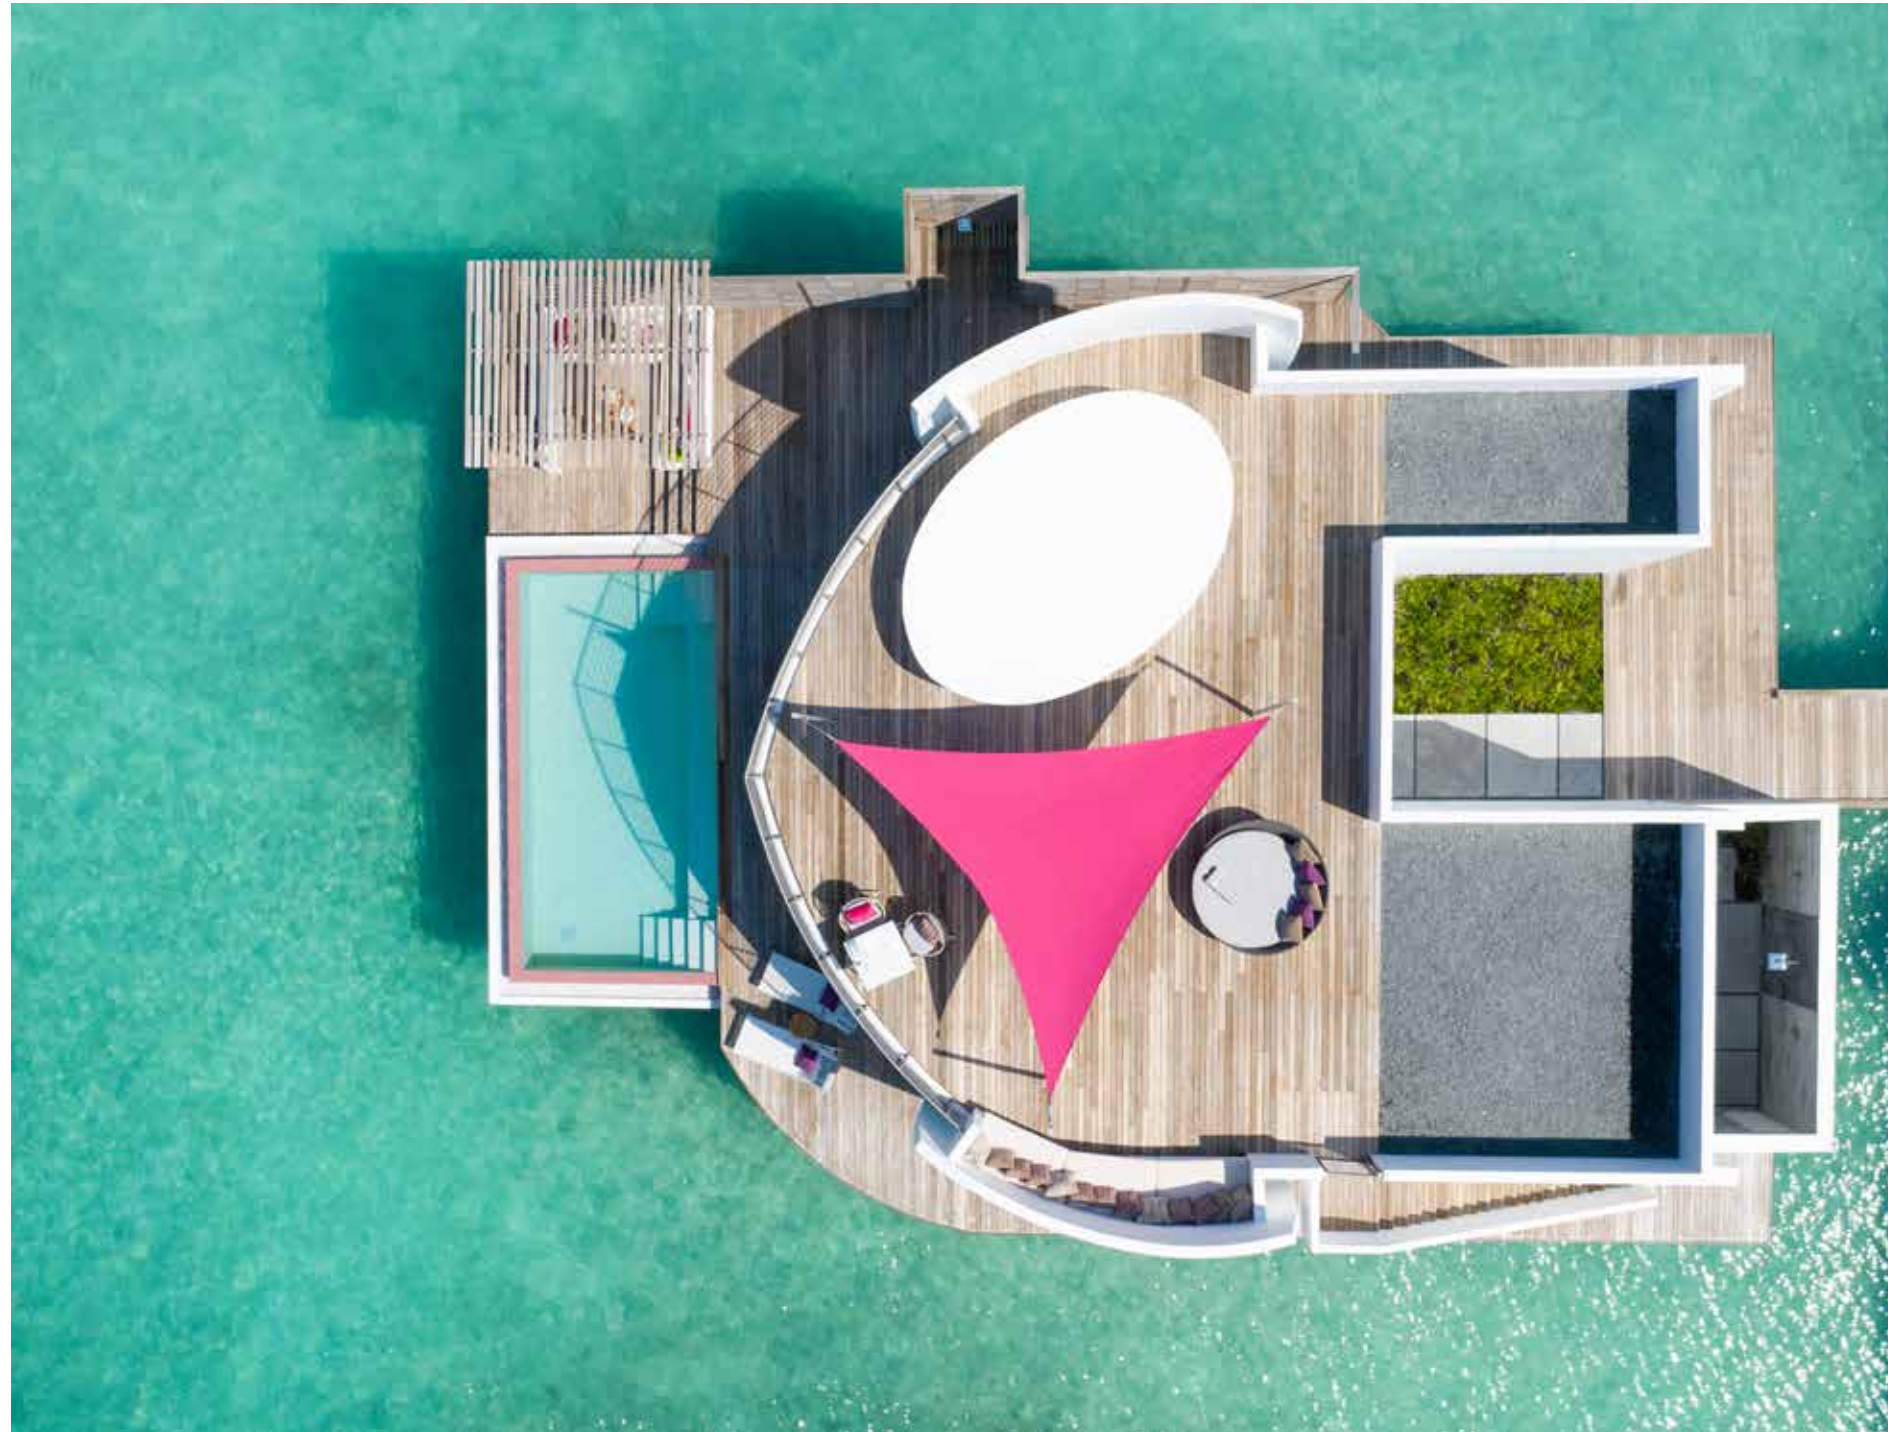

__SHADE SAILS **Ingenua** | Jumeirah, Maldives