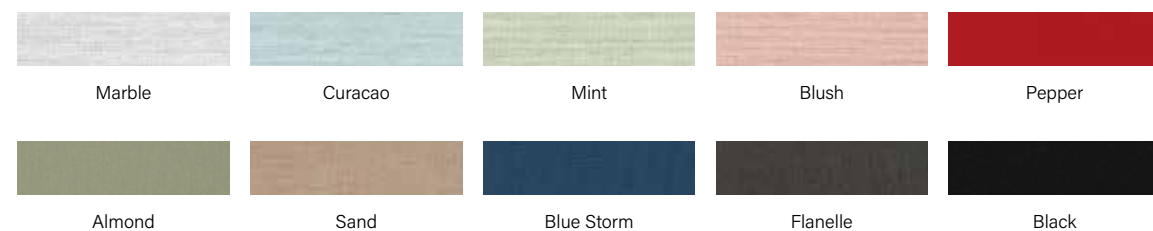

Finish:

- Alu
- Black (RAL 9005)

Triangle

Square

Rectangle

Note: Check the Umbrosa pricelist for the collections available in your country.

Overview Colors

FRAME COLORS

FABRIC COLORS

Solidum

Colorum

Umbrosa has 2 collections of parasol fabrics.

The **Solidum** colors are standard colors. The fabric is 100% Acryl and is made by Dickson.

The **Colorum** collection contains the more exclusive colors. These fabrics, also 100% Acrylic, are manufactured by Dickson (Sunbrella) or Tuvatextil (Agora).