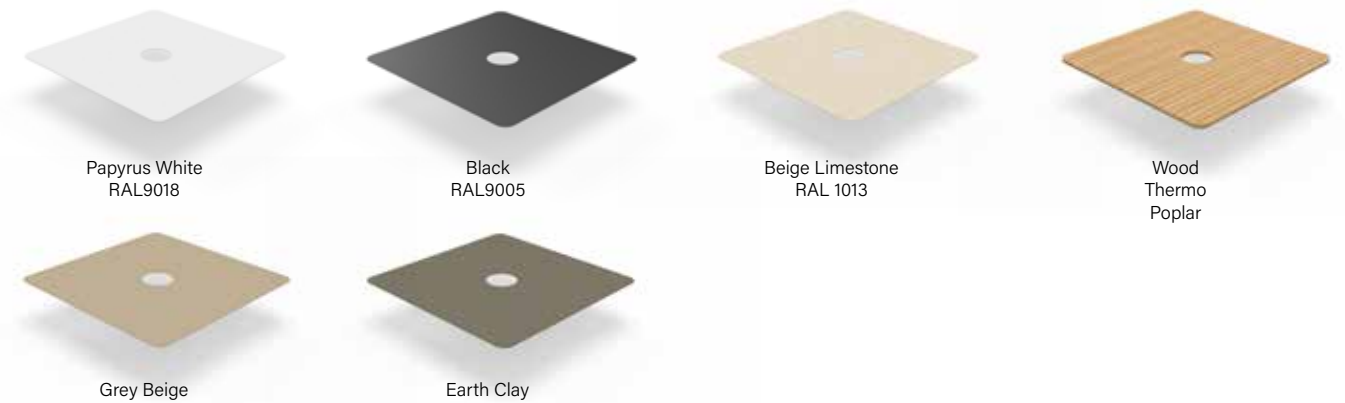

Choose your combination: color frame | canopy | base.

MODEL

Square: 9'10"

OPTIONS COLOR FRAME

OPTIONS CANOPY

OPTIONS BASE

Topplate

Frame

Some possible combinations

Note: Check the Umbrosa pricelist for the collections available in your country.

Overview Standard Collection

The Umbrosa standard collection consists of 4 collections where each model is available in 14 different canopy colors.