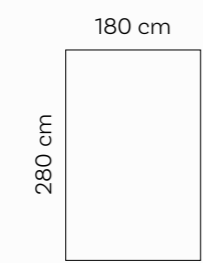

Custom-made carpet available