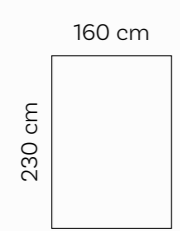

Custom-made carpet available