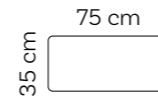

Product videos

Curious for more? Scan the QR code to view the product videos on your smartphone.

Dotty Round Pouf Ø 50

White

Ø 50 cm
35 cm

Weight	2,1 kg
--------	--------

Antracit

Beige

Dotty Round Pouf Ø 70

Antracit

Ø 70 cm
35 cm

Weight	4,2 kg
--------	--------

Beige

Grey

Turquoise

Navy Blue

Pastel Blue

Terracotta

Lime

Peony

Plum

White

Dotty Small

Weight	4,6 kg
--------	--------