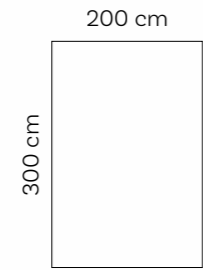

Roof Agave Carpets