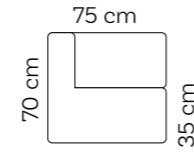

Dotty Club Corner Medium

Weight	8,7 kg
--------	--------

Peony

Turquoise

Navy Blue

Pastel Blue

Terracotta

Lime