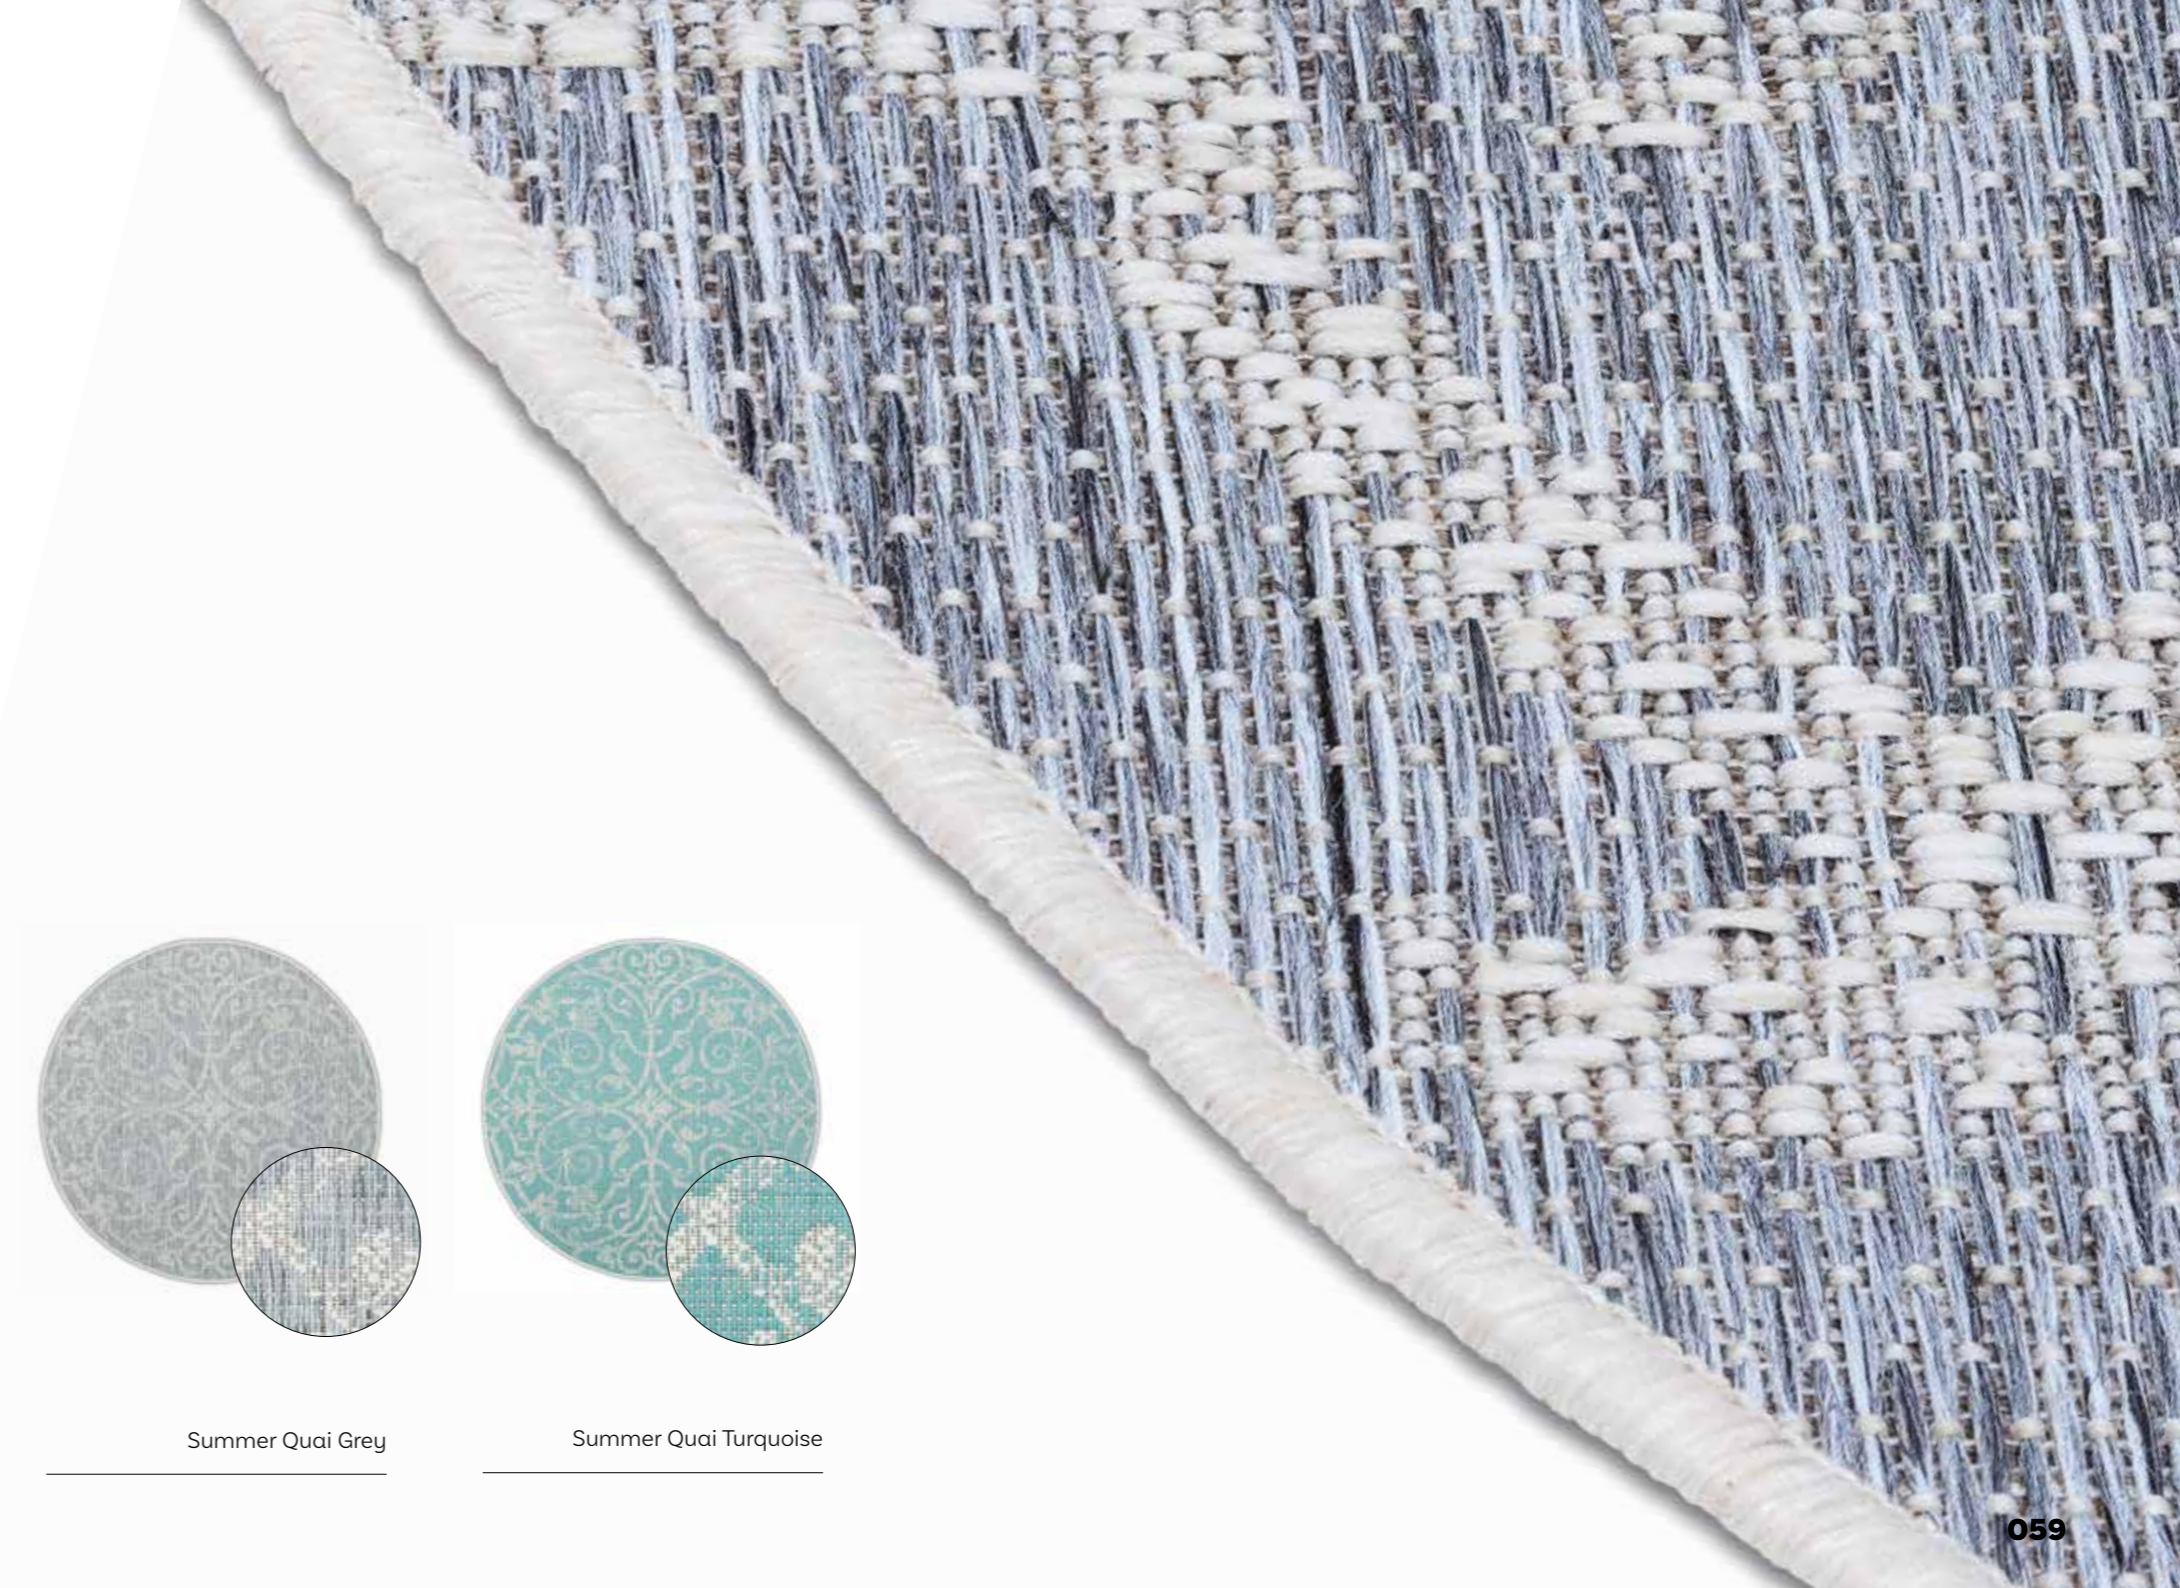

Versaille Grey

Versaille Red

Versaille Taupe

Roof Round Carpets

160 cm

Custom-made carpet available

230 cm

Custom-made carpet available

Brighton Blue

Brighton Grey

Brighton Plum

Brighton Turquoise

Zulu Lime

Zulu Silver

Zulu Blue

Zulu Brown