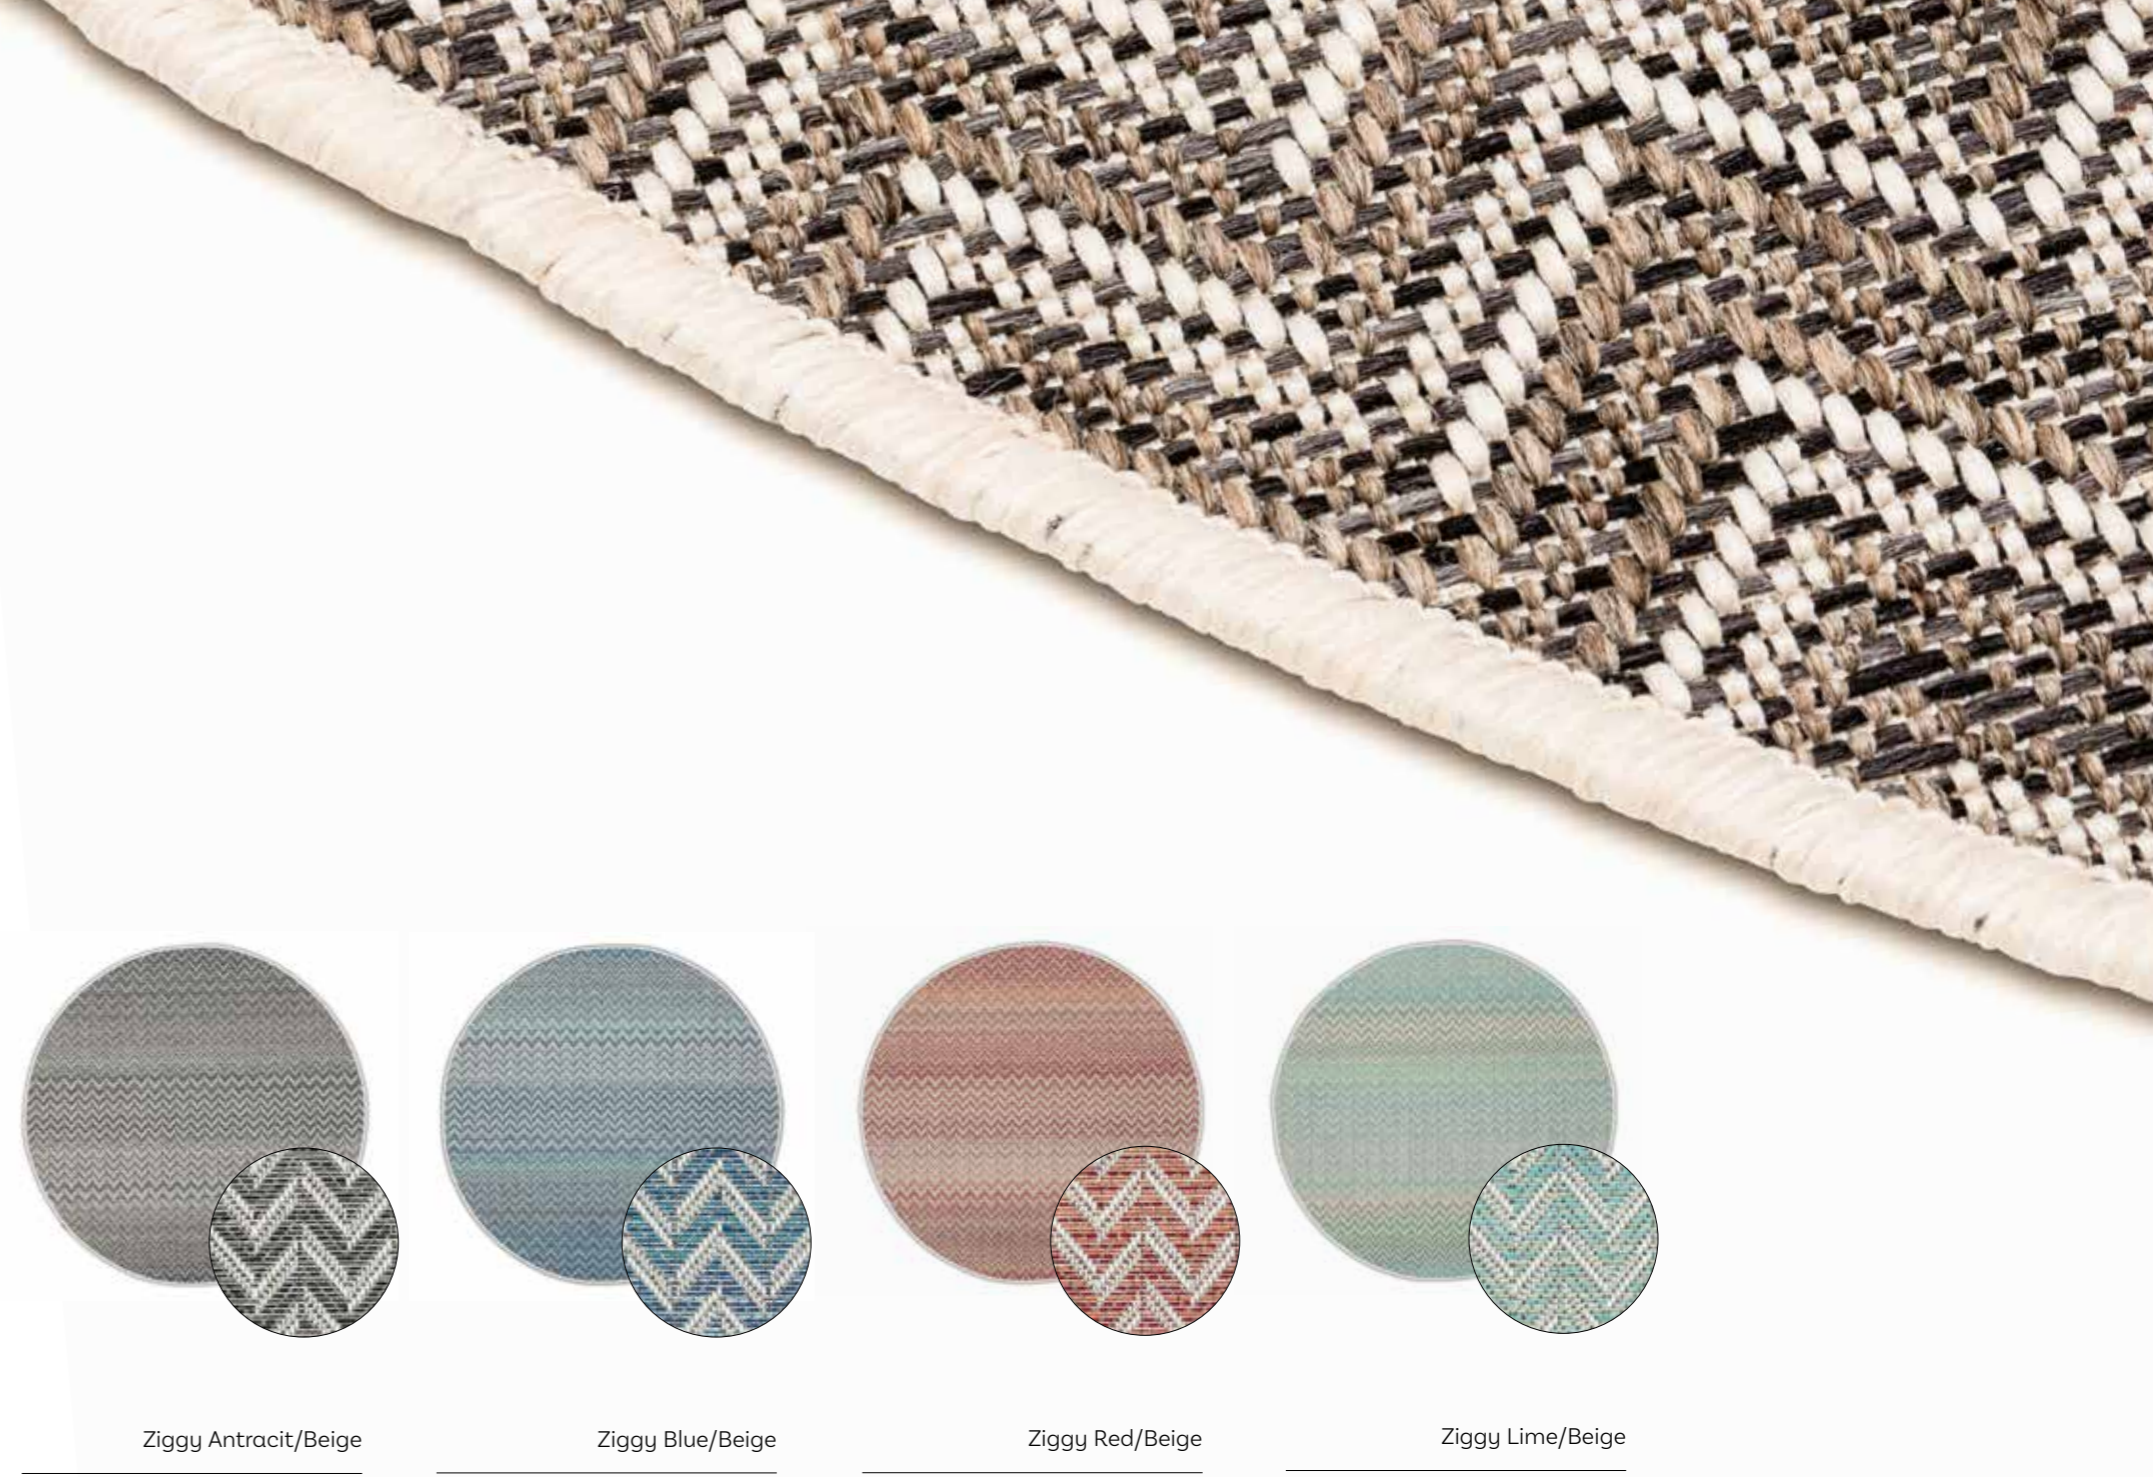

Harlequin Brown

Harlequin Plum

Zulu Silver

Zulu Blue

Zulu Brown

Brighton Grey

Brighton Turquoise

Brighton Plum

Brighton Blue

Brighton Grey

Brighton Plum

Brighton Turquoise

Zulu Lime

Zulu Silver

Zulu Blue

Zulu Brown

Summer Quai Grey

Summer Quai Turquoise

Harper Blue

Harper Grey

Harper Lime

Harper Red

Ziggy Antracit/Beige

Ziggy Blue/Beige

Ziggy Red/Beige

Ziggy Lime/Beige

Hudson Grey

Roof Agave Carpets

Custom-made carpet available

Custom-made carpet available

Custom-made carpet available

Custom-made carpet available