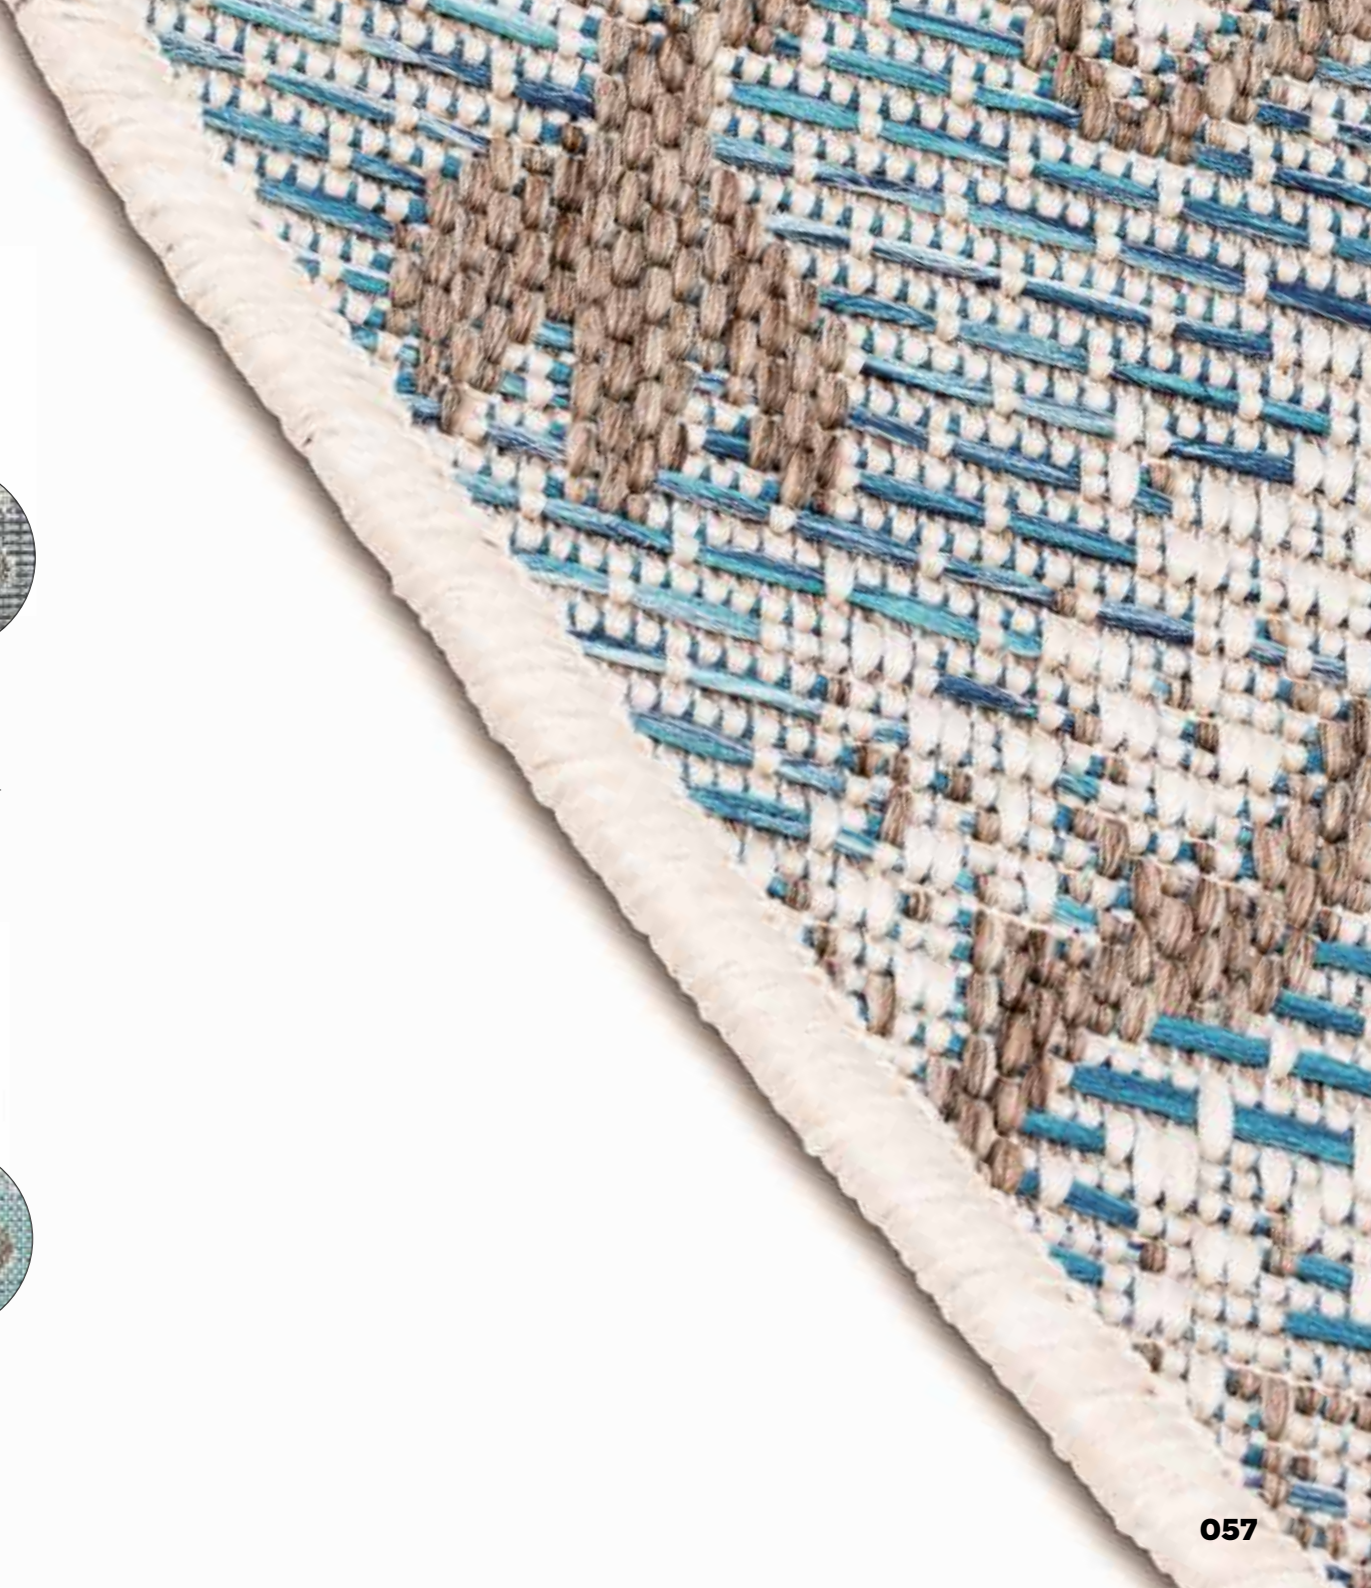

Versaille Grey

Versaille Red

Versaille Taupe

Roof Round Carpets

160 cm

Custom-made carpet available

230 cm

Custom-made carpet available

Brighton Blue

Brighton Grey

Brighton Plum

Brighton Turquoise

Zulu Lime

Zulu Silver

Zulu Blue

Zulu Brown

Summer Quai Grey

Summer Quai Turquoise

Harper Blue

Harper Grey

Harper Lime

Harper Red

Ziggy Antracit/Beige

Ziggy Blue/Beige