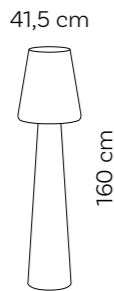

Light smart LED*
Watt 10 W
Cable length 5 m
Made in Germany

RBE high lamp 160

Weight	5,5 kg