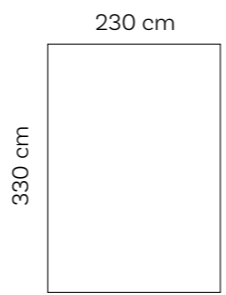

Custom-made carpet available

Custom-made carpet available

Custom-made carpet available

Roof Standard Carpets