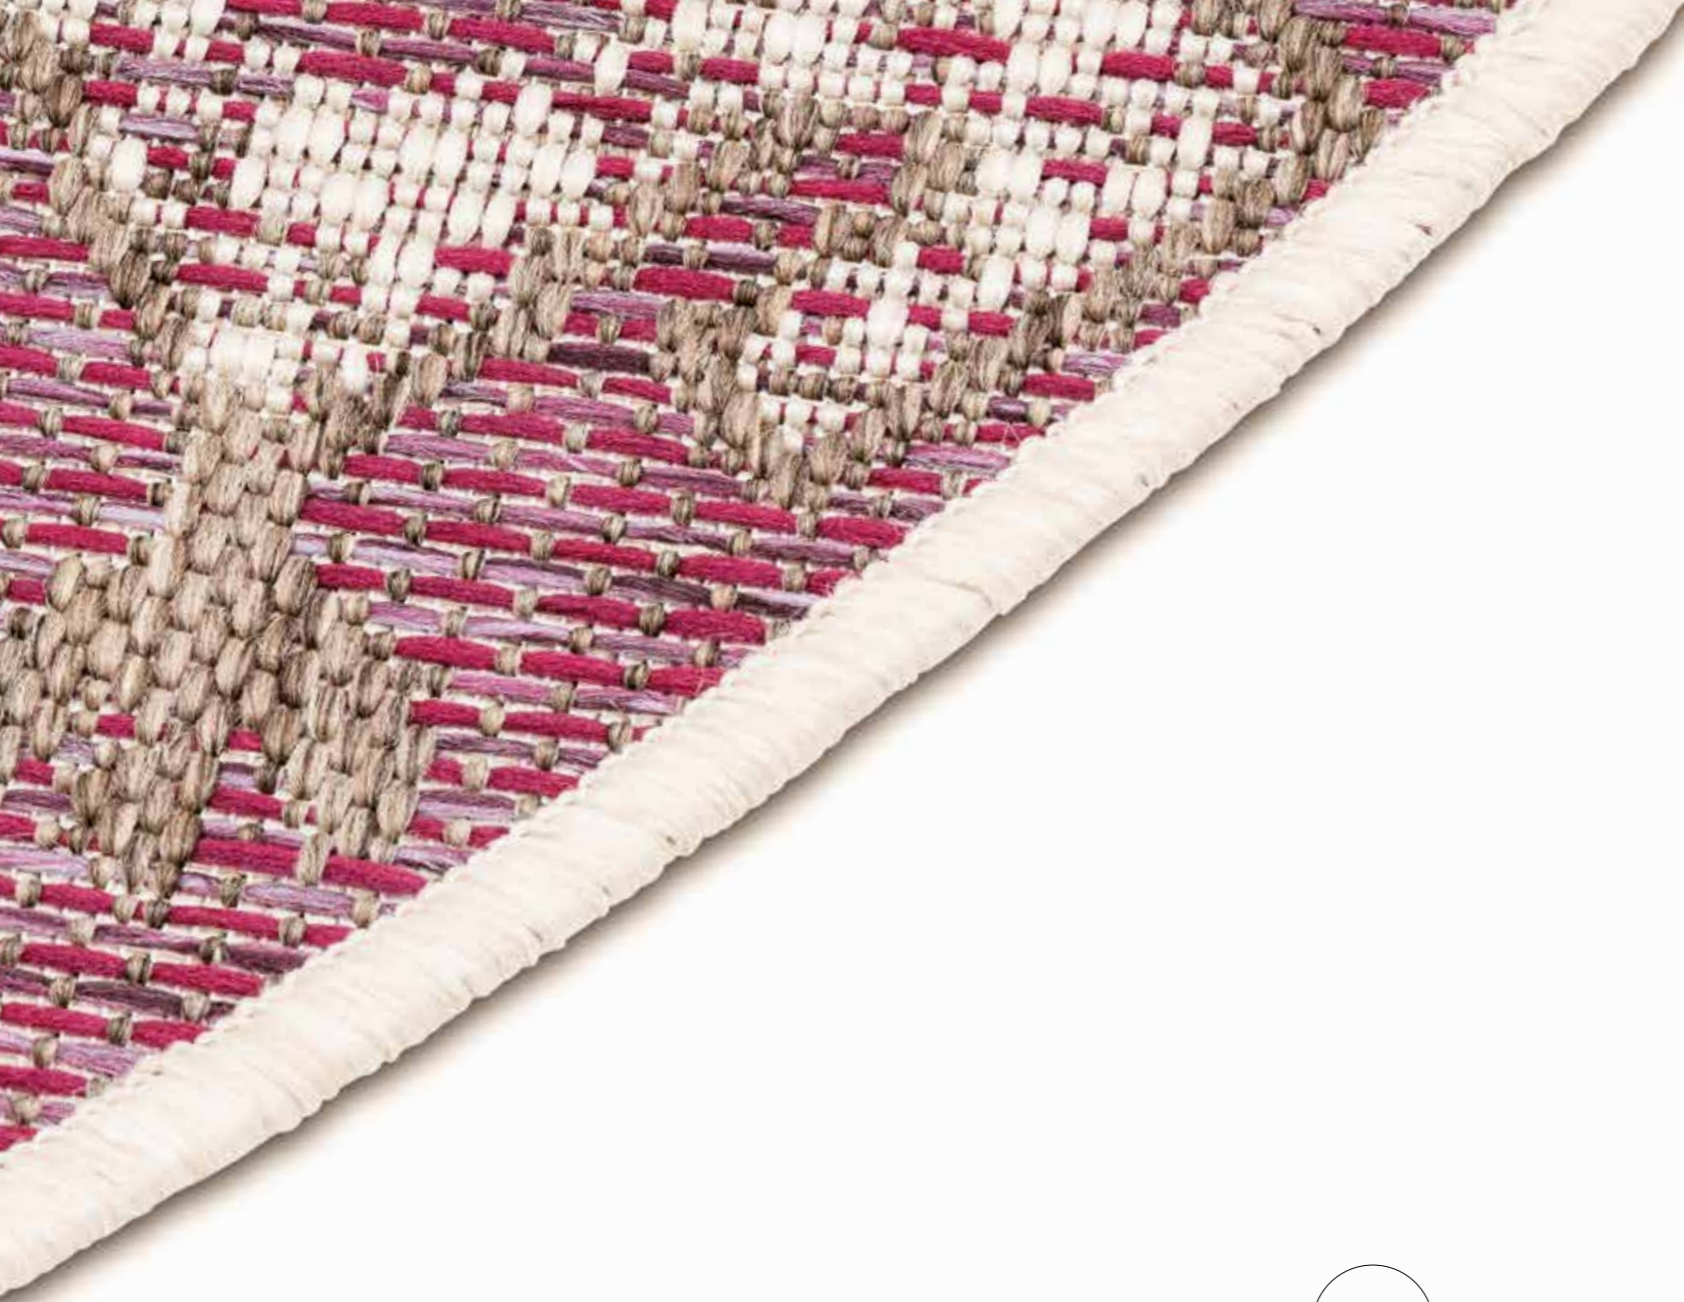

Versaille Grey

Versaille Red

Versaille Taupe

Roof Round Carpets

160 cm

Custom-made carpet available

230 cm

Custom-made carpet available

Brighton Blue

Brighton Grey

Brighton Plum

Brighton Turquoise

Zulu Lime

Zulu Silver

Zulu Blue

Zulu Brown