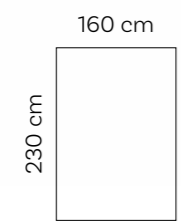

Custom-made carpet available