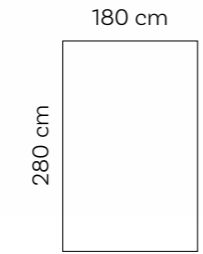

Custom-made carpet available