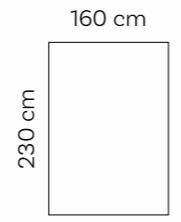

Custom-made carpet available