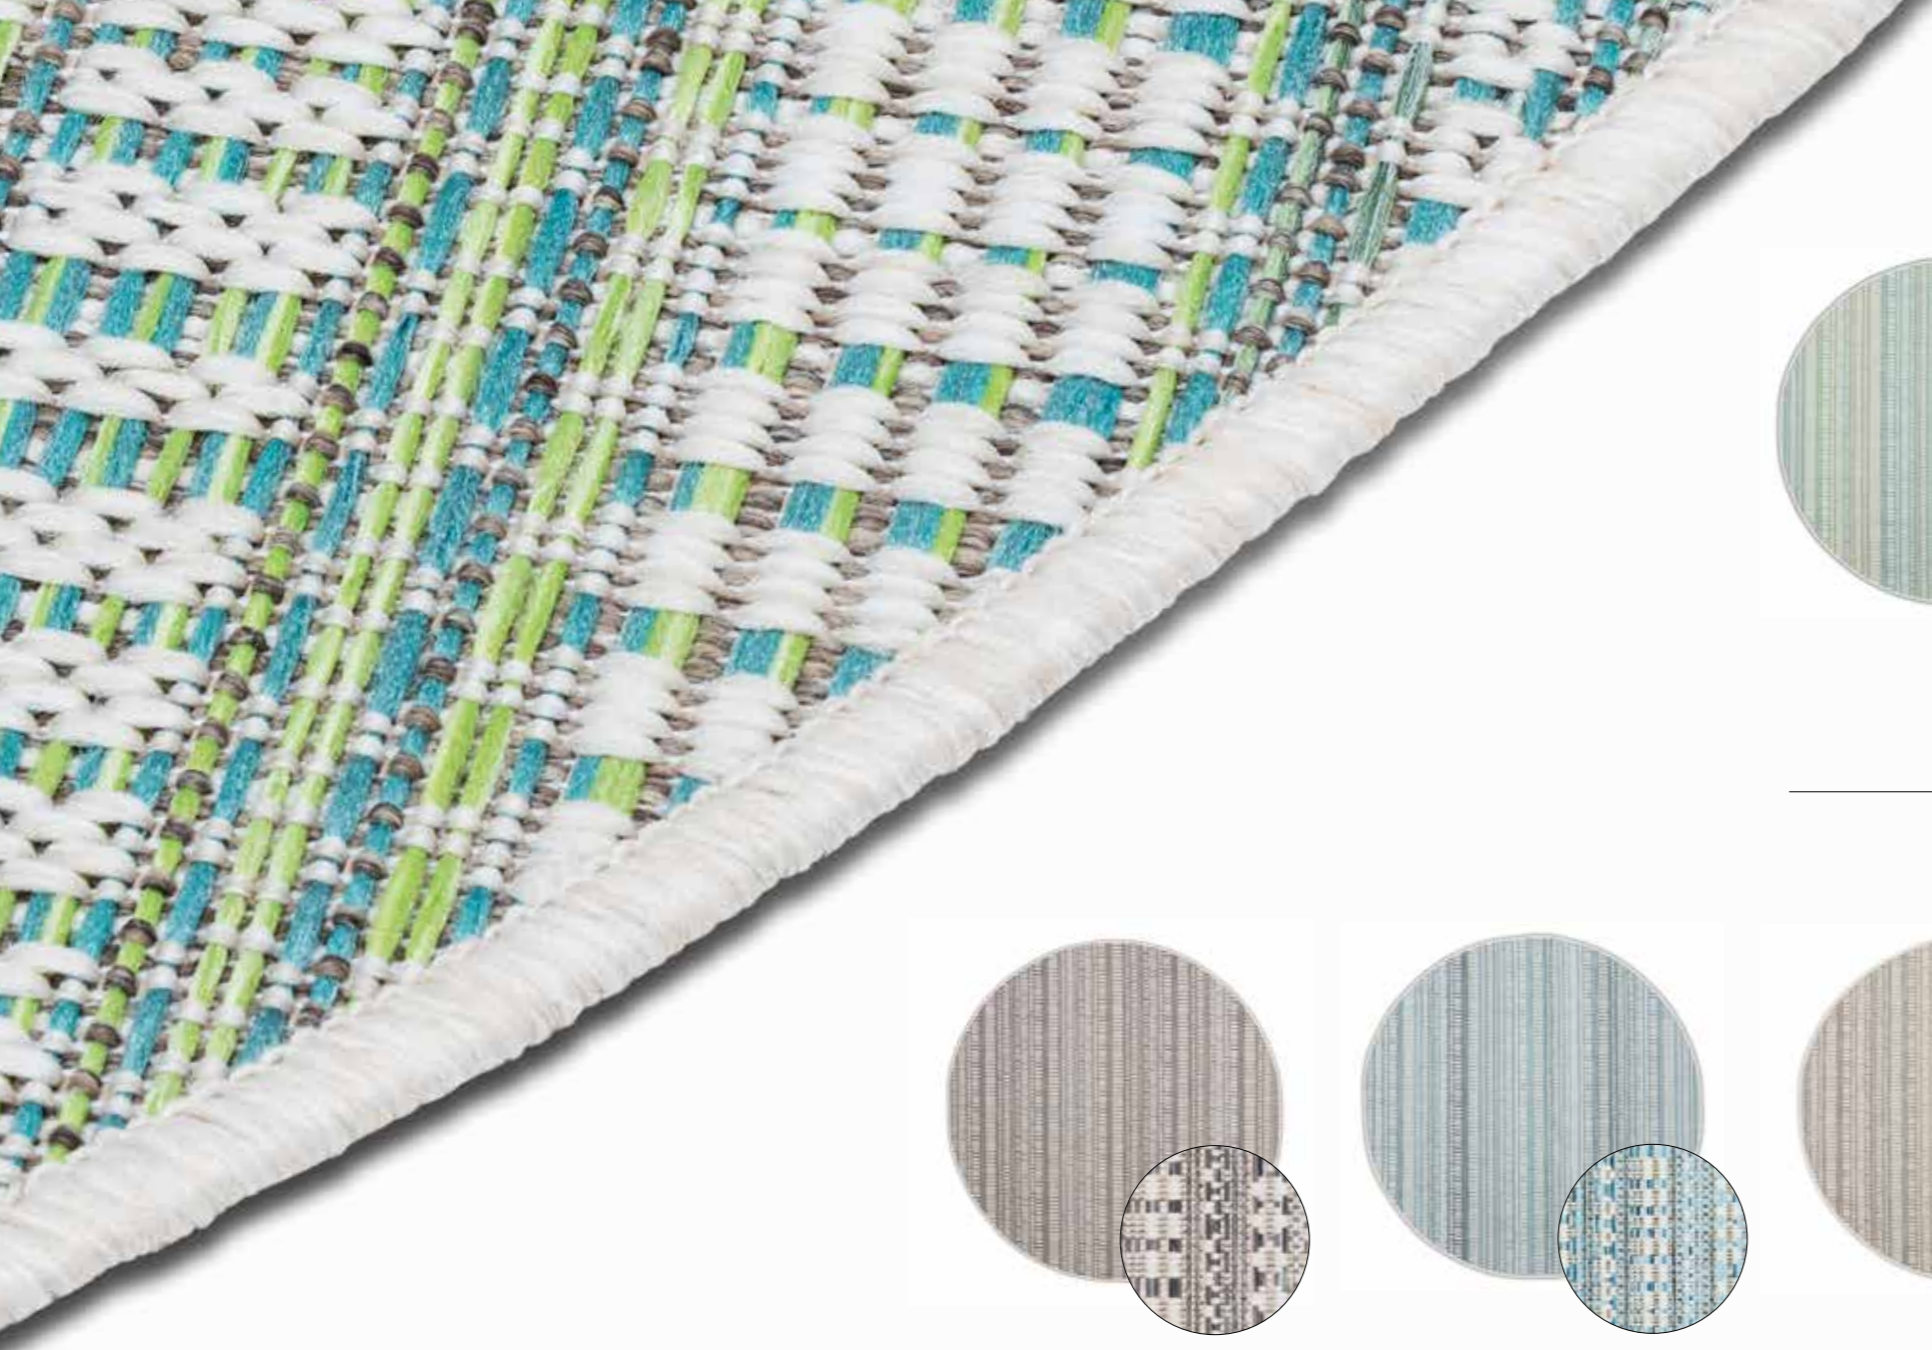

Versaille Grey

Versaille Red

Versaille Taupe

Roof Round Carpets

160 cm

Custom-made carpet available

230 cm

Custom-made carpet available

Brighton Blue

Brighton Grey

Brighton Plum

Brighton Turquoise

Zulu Lime

Zulu Silver

Zulu Blue

Zulu Brown

Summer Quai Grey

Summer Quai Turquoise

Harper Blue

Harper Grey

Harper Lime

Harper Red

Ziggy Antracit/Beige

Ziggy Blue/Beige