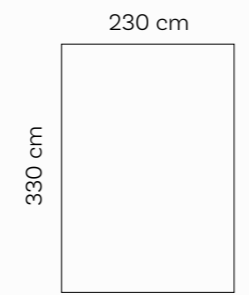

Custom-made carpet available