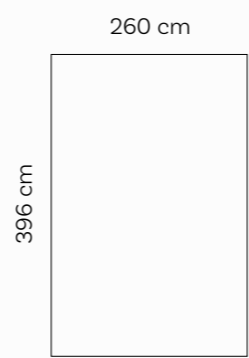

Custom-made carpet available