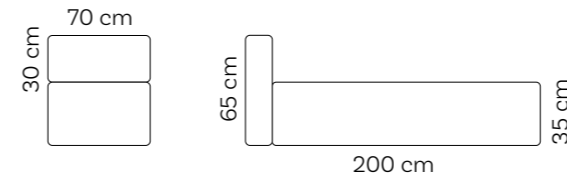

Dotty Long Chair

Weight	14,4 kg

Terracotta