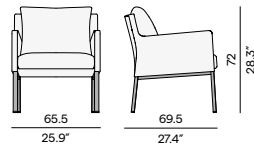

- Lounger with wheels
- Possibility to customise fabrics

Discover Liner

Discover our suggested colour combinations

Dining arm chair

1-seater

Lounger - Textiles

Materials & colours

Frame - finishing