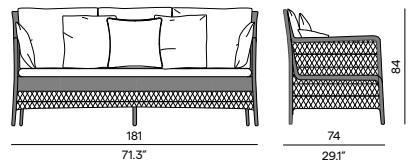

Discover our suggested colour combinations

Dining arm chair

Coffee table - 114x114

1-seater

Medium footstool/sidetable - 61x61

2,5-seater

Sidetable - 43x43

Patio chair