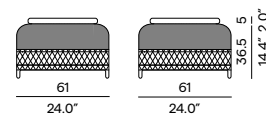

Discover our suggested colour combinations

Dining arm chair

Coffee table - 114x114

1-seater

Medium footstool/sidetable - 61x61

2,5-seater

Sidetable - 43x43

Patio chair