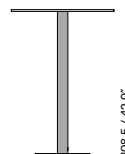

Materials & colours

Frame
PCA

AF08
white

AF10
lava

AF11
shingle

Table top

- Teak 26mm (1H)
- Ceramic 6mm with border (1K)
- Acid etched glass 10mm with border (1G)
- Trespa® 13mm (2T)

Discover Napoli

Discover all our table top materials for Napoli

High bar table

90 / 35.4"
75 / 29.5"
60 / 23.6"

75 / 29.5"
60 / 23.6"

80 / 31.5"

108.5 / 42.9"

Bar table

90 / 35.4"
75 / 29.5"
60 / 23.6"

75 / 29.5"
60 / 23.6"

80 / 31.5"

74.5 / 29.3"