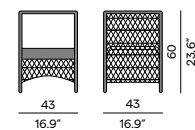

Discover our suggested colour combinations

Dining arm chair

Coffee table - 114x114

1-seater

Medium footstool/sidetable - 61x61

2,5-seater

Sidetable - 43x43

Patio chair