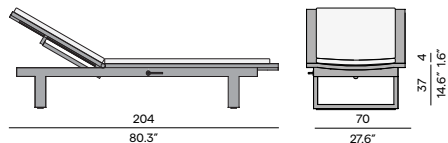

Dining arm chair - Textiles

Lounger - Textiles

Dining arm chair - Teak

Lounger - Teak

Sidetable - 45x45

Towel rack

Cross Teak

designed by Mads Odgård