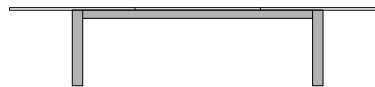

full stone

stone insert

teak slats insert

Discover Livorno

Discover all our table top materials for Livorno

Milano

designed by Stephane De Winter

Dining table (extendible 240-360cm)