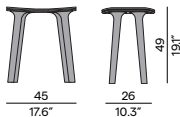

Materials & colours

Frame
Teak

HFTK
teak

HFTN
brushed
teak nero

Features

- Stackable chair
- Removable back & seat cushion

Discover Solid

Discover our suggested colour combinations

Dining arm chair

Stool - 47

Counter stool - 61

Barstool - 61