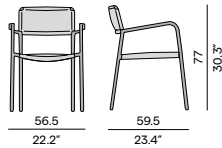

Discover Echo

Dining arm chair