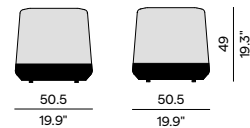

AF13
flint

Discover Kumo

Discover our suggested colour combinations and concepts

Seat - 214x107

Seat - 107x107

Backrest - 216x55H

Pouf 50x50

Backrest - 109x55H