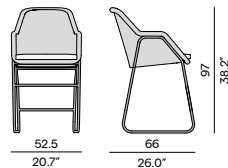

1W44
hazel

Discover Mood

Discover our suggested colour combinations

Dining arm chair

1-seater

Barstool - 80

Barstool - 60

Materials & colours