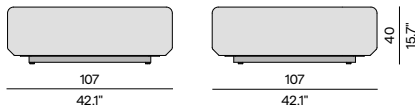

AF13
flint

Discover Kumo

Discover our suggested colour combinations and concepts

Seat - 214x107

Seat - 107x107

Backrest - 216x55H

Pouf 50x50

Backrest - 109x55H