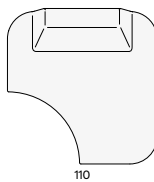

Left corner seat

110
43.3"