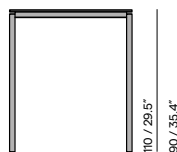

- Teak 26mm (1H)
- Ceramic 6mm (6K)
- Ceramic 12mm (5K)
- Acid etched glass 10mm (2G)

Discover Quarto

Discover all our table top materials for Quarto

High dining / counter table

150 / 59.1"
130 / 51.2"

90 / 35.4"
75 / 29.5"