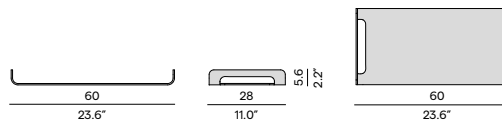

Materials & colours

Frame
teak

HFTK
teak

Discover towel rack

Trays

Tray 48×48

Tray 60×28

Materials & colours