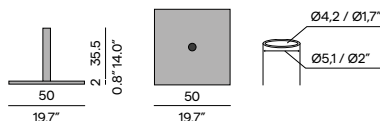

C045
oliva

C046
denim

C048
mineral

Features

- Mechanism in anodised aluminium
- Protective cover included

Discover umbrellas

Small central pole umbrella 180×180

Small central pole umbrella base 21kg