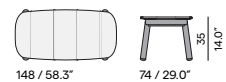

- Table top in 1 piece with 5 parts simulation
- Armchair protection on table base

Discover Minus

Counter table

Dining table

Coffee table

Materials & colours

Frame
PCA

AF08
white