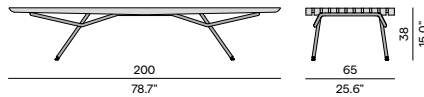

Bench 200x65