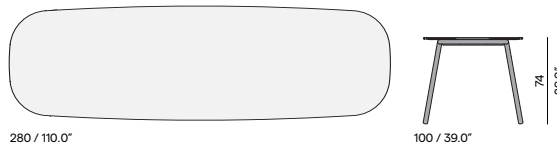

- Table top in 1 piece with 5 parts simulation
- Armchair protection on table base

Discover Minus

Counter table

Dining table

Coffee table

Materials & colours

Frame
PCA

AF08
white