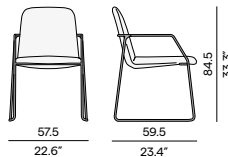

SF08
white

C033
white

Features

- Stackable chair

Discover Loop

Dining side chair

Dining arm chair

Moon Island[®] designed by Gerd Couckhuys