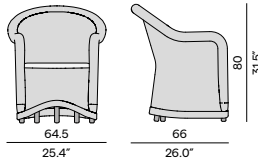

Dining arm chair - round