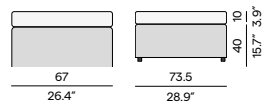

Medium footstool/sidetable