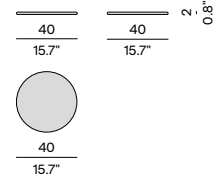

Marble - Round 40