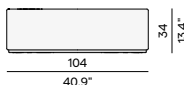

Lounge table - Ø104

104
40.9"