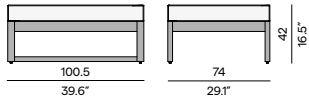

Large footstool/sidetable