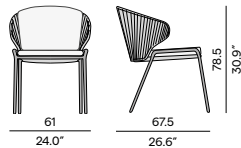

Discover our suggested
colour combinations

Dining arm chair

Barstool - 76

Barstool - 61

1-seater

2,5-seater

3-seater

Chaise longue