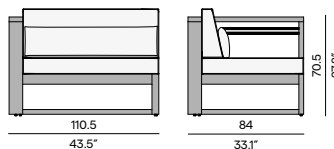

Materials & colours

Frame - finishing
PCA - iroko

AF08
white

T008
white

AF10
lava

T007
black

Features

- Modular system
- Stackable lounger
- Lounger with wheels

Discover Fuse

Discover our suggested colour combinations and concepts

1-Seater

Left seat

Right seat

Corner seat