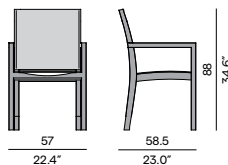

Dining arm chair - Textiles