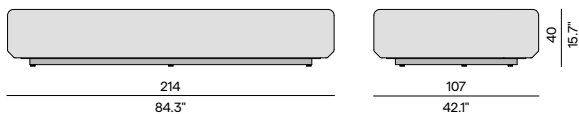

AF13
flint

Discover Kumo

Discover our suggested colour combinations and concepts

Seat - 214x107

Seat - 107x107

Backrest - 216x55H

Pouf 50x50

Backrest - 109x55H