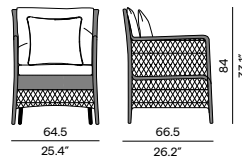

Discover our suggested colour combinations

Dining arm chair

Coffee table - 114x114

1-seater

Medium footstool/sidetable - 61x61

2,5-seater

Sidetable - 43x43

Patio chair