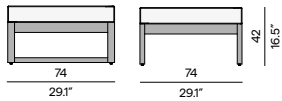

Medium footstool/sidetable