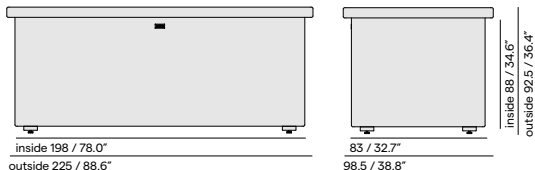

Fuse cushion box large

Materials & colours

Finishing
PCA

AF08
white

AF10
lava

Features

- Can be locked

Discover cushion boxes

Cushion box Siena

designed by Stephane De Winter