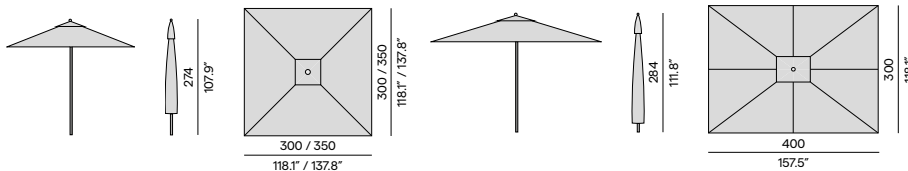

Discover umbrellas

Central pole umbrella 300×300 / 350×350 / 300×400