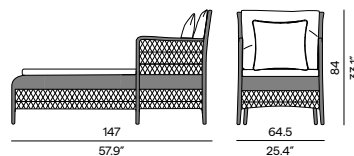

Discover our suggested colour combinations

Dining arm chair

Coffee table - 114x114

1-seater

Medium footstool/sidetable - 61x61

2,5-seater

Sidetable - 43x43

Patio chair