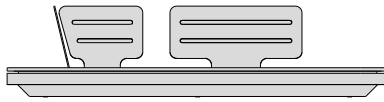

Discover Elements

Discover our suggested colour combinations and concepts

Left end seat - Quarryl®

280
110.2"

280
110.2"

117
46.1"

67
26.4"

Right end seat - Quarryl®