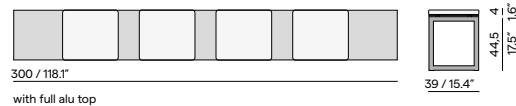

Materials & colours

Frame - finishing
PCA

AF08
white

AF10
lava

Table top

- Ceramic 6mm (6K)
- Ceramic 12mm (5K)
- Acid etched glass 10mm (1G - 2G)
- Teak insert 22mm (1H)
- Trespa® 13mm (1T - 2T)

Discover Fuse

Discover all our table top materials for Fuse

Dining table

Bench