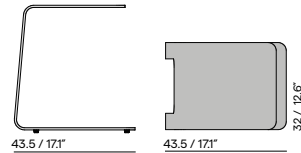

Outdoor side tables

Materials & colours

Frame + table top
PCA

teak

Table top
iroko

Discover outdoor side tables

Closed 36

Open 32

Round 48

Vitral - set of 2 or 3

Round 42

Tsuki Ø35 or Ø40