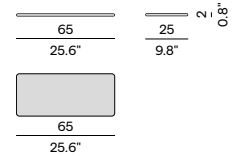

Marble - Rectangular 65