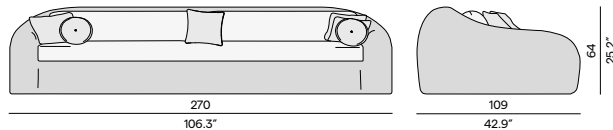

Kobo® designed by Stephane De Winter

Materials & colours

Finishing
Rope

4R03
anthracite

4R04
pepper

Discover Kobo

Discover our suggested colour combinations

1-seater

3-seater

Lounger