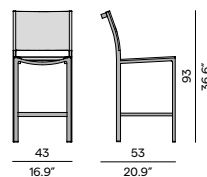

Barstool - Textiles 60