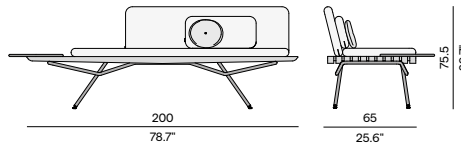

Materials & colours

Frame - finishing
PCSTS - iroko

SF10
lava

HFIR
iroko

Finishing accessory
marble

MF01
carrara
white

MF02
portoro
black

Discover San

Discover our suggested colour combinations
and concepts

Bench 200x65

Concept 1

Concept 2

Concept 3

Marble - Round 40

Marble - Rectangular 65