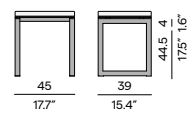

Bench 45x39