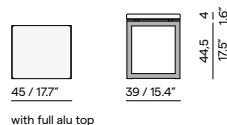

Materials & colours

Frame - finishing
PCA

AF08
white

AF10
lava

Table top

- Ceramic 6mm (6K)
- Ceramic 12mm (5K)
- Acid etched glass 10mm (1G - 2G)
- Teak insert 22mm (1H)
- Trespa® 13mm (1T - 2T)

Discover Fuse

Discover all our table top materials for Fuse

Dining table

Bench