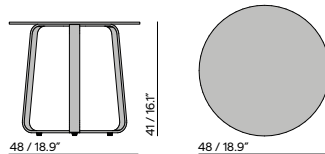

Outdoor side tables

Materials & colours

Frame + table top
PCA

teak

Table top
iroko

Discover outdoor side tables

Closed 36

Open 32

Round 48

Vitral - set of 2 or 3

Round 42

Tsuki Ø35 or Ø40