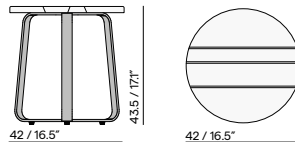

Outdoor side tables

Materials & colours

Frame + table top
PCA

teak

Table top
iroko

Discover outdoor side tables

Closed 36

Open 32

Round 48

Vitral - set of 2 or 3

Round 42

Tsuki Ø35 or Ø40