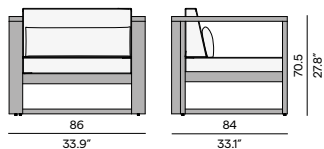

Materials & colours

Frame - finishing
PCA - iroko

AF08
white

T008
white

AF10
lava

T007
black

Features

- Modular system
- Stackable lounger
- Lounger with wheels

Discover Fuse

Discover our suggested colour combinations and concepts

1-Seater

Left seat

Right seat

Corner seat