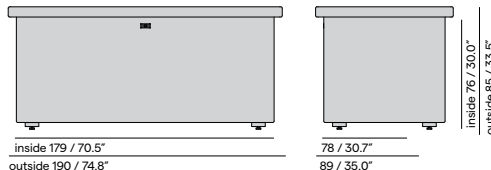

Sienna cushion box large

Materials & colours

Finishing
teak

HFTK
teak

Discover cushion boxes