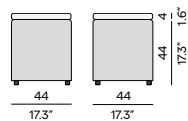

Small middle seat

Large footstool/sidetable

Medium footstool/sidetable

Small footstool/sidetable

Lounger

Materials & colours

Frame - finishing
PCA - iroko

AF08
white