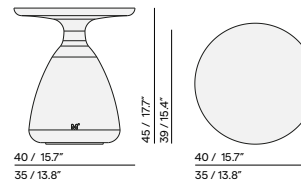

Tsuki Ø35 or Ø40