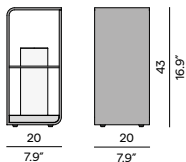

Outdoor lighting Lumo - medium