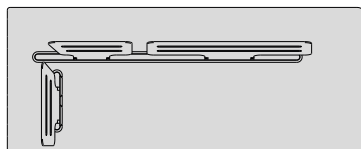

- Modular system
- Reclining back 30°

Discover Air

Discover our suggested colour combinations and concepts

Pictured back- and armrest combinations are indicative. Multiple combinations possible.

Left end seat