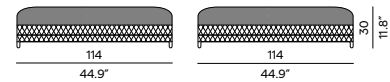

Discover our suggested colour combinations

Dining arm chair

Coffee table - 114x114

1-seater

Medium footstool/sidetable - 61x61

2,5-seater

Sidetable - 43x43

Patio chair