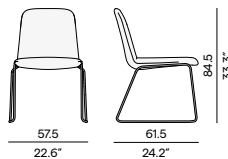

SF08
white

C033
white

Features

- Stackable chair

Discover Loop

Dining side chair

Dining arm chair

Moon Island[®] designed by Gerd Couckhuys