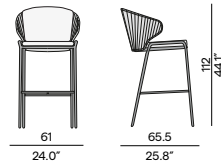

Discover our suggested
colour combinations

Dining arm chair

Barstool - 76

Barstool - 61

1-seater

2,5-seater

3-seater

Chaise longue