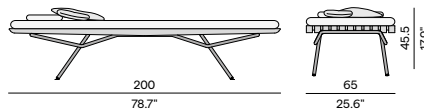

Materials & colours

Frame - finishing
PCSTS - iroko

SF10
lava

HFIR
iroko

Finishing accessory
marble

MF01
carrara
white

MF02
portoro
black

Discover San

Discover our suggested colour combinations
and concepts

Bench 200x65

Concept 1

Concept 2

Concept 3

Marble - Round 40

Marble - Rectangular 65