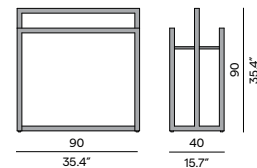

Dining arm chair - Textiles

Lounger - Textiles

Dining arm chair - Teak

Lounger - Teak

Sidetable - 45x45

Towel rack

Cross Teak

designed by Mads Odgård