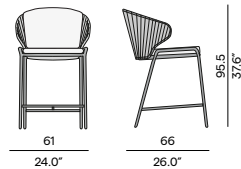

Discover our suggested
colour combinations

Dining arm chair

Barstool - 76

Barstool - 61

1-seater

2,5-seater

3-seater

Chaise longue