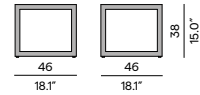

Sidetable - 46x46