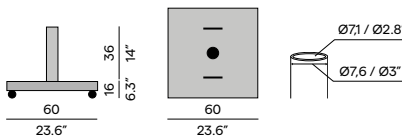

Central pole umbrella 300×300 / 350×350 / 300×400

Central pole umbrella Ø300 / Ø350

Central pole umbrella base 55kg

Central pole umbrella base 80kg

Umbrellas

Materials & colours

Frame

PCA