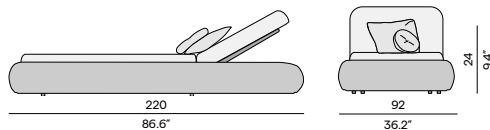

Kobo® designed by Stephane De Winter

Materials & colours

Finishing
Rope

4R03
anthracite

4R04
pepper

Discover Kobo

Discover our suggested colour combinations

1-seater

3-seater

Lounger