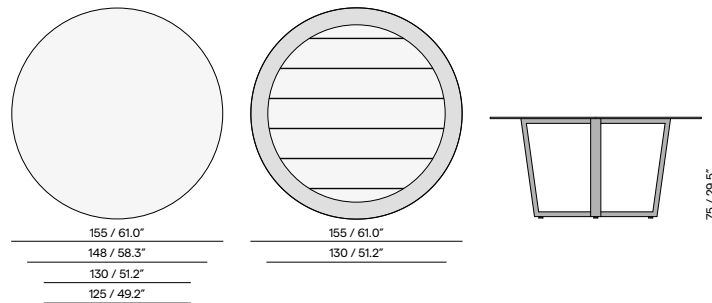

Dining table