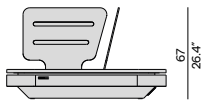

Discover Elements

Discover our suggested colour combinations and concepts

Left end seat - Quarryl®

280
110.2"

280
110.2"

117
46.1"

67
26.4"

Right end seat - Quarryl®