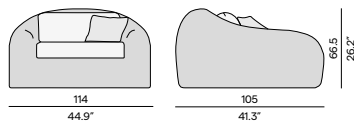

Kobo® designed by Stephane De Winter

Materials & colours

Finishing
Rope

4R03
anthracite

4R04
pepper

Discover Kobo

Discover our suggested colour combinations

1-seater

3-seater

Lounger