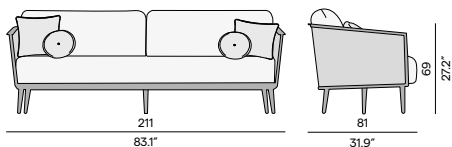

Cascade[•] designed by Stephane De Winter

Materials & colours

Frame - finishing

PCA - rope

AF08
white

3R02
silver
45mm

AF10
lava

3R03
anthracite
45mm

Discover Cascade

Discover our suggested colour combinations

1-seater

3-seater

Daybed