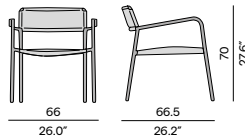

Echo[•]

designed by Stephane De Winter

Materials & colours

Frame - finishing
PCA - rope

AF08
white

2R02
silver
1mm

AF10
lava

2R01
bronze
1mm

AF10
lava

2R03
anthracite
1mm

Features

- Stackable chair

Discover Echo

Dining arm chair

1-seater