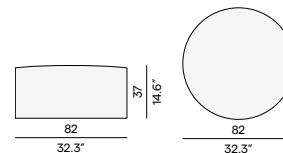

Finishing
all fabrics

Moon Island medium footstool/sidetable - Ø52

Moon Island small footstool/sidetable - Ø63

Touch

Materials & colours

Finishing
all fabrics

Touch pouf 112×65

Touch pouf Ø82