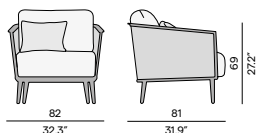

Cascade[•] designed by Stephane De Winter

Materials & colours

Frame - finishing

PCA - rope

AF08
white

3R02
silver
45mm

AF10
lava

3R03
anthracite
45mm

Discover Cascade

Discover our suggested colour combinations

1-seater

3-seater

Daybed