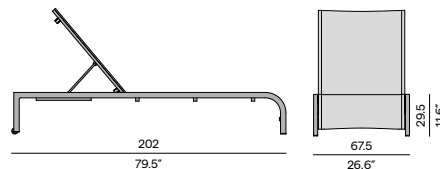

Lounger - Textiles