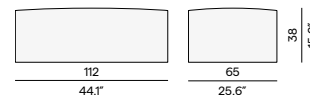

Finishing
all fabrics

Moon Island medium footstool/sidetable - Ø52

Moon Island small footstool/sidetable - Ø63

Touch

Materials & colours

Finishing
all fabrics

Touch pouf 112×65

Touch pouf Ø82