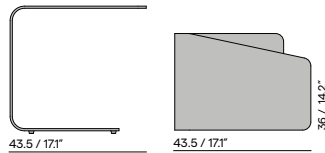

Discover outdoor side tables

Closed 36