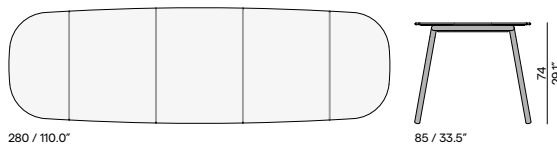

- Table top in 1 piece with 5 parts simulation
- Armchair protection on table base

Discover Minus

Counter table

Dining table

Coffee table

Materials & colours

Frame
PCA

AF08
white