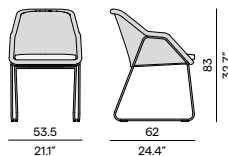

Dining arm chair