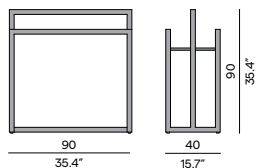

Materials & colours

Frame
teak

HFTK
teak

Discover towel rack

Trays

Tray 48×48

Tray 60×28

Materials & colours