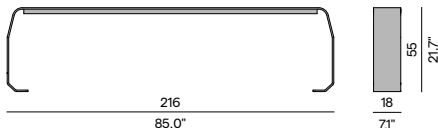

AF13
flint

Discover Kumo

Discover our suggested colour combinations and concepts

Seat - 214x107

Seat - 107x107

Backrest - 216x55H

Pouf 50x50

Backrest - 109x55H