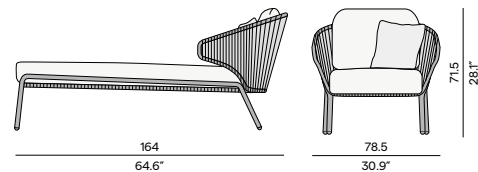

Discover our suggested
colour combinations

Dining arm chair

Barstool - 76

Barstool - 61

1-seater

2,5-seater

3-seater

Chaise longue