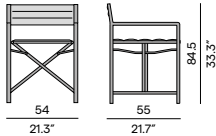

Dining arm chair - Textiles