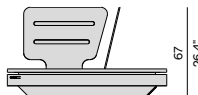

Pictured back- and armrest combinations are indicative. Multiple combinations possible.

Corner seat left/right - Quaryl®

140

55.1"

140

55.1"

117

46.1"