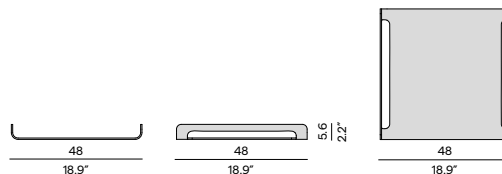

Materials & colours

Frame
teak

HFTK
teak

Discover towel rack

Trays

Tray 48×48

Tray 60×28

Materials & colours