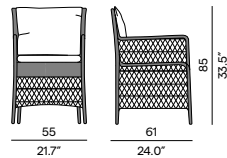

Discover our suggested colour combinations

Dining arm chair

Coffee table - 114x114

1-seater

Medium footstool/sidetable - 61x61

2,5-seater

Sidetable - 43x43

Patio chair