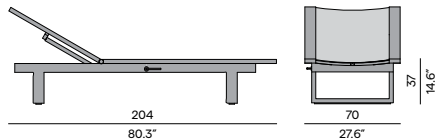

Lounger - Textiles