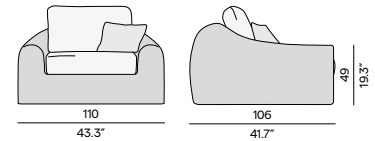

Materials & colours

Finishing
wicker 6mm

3W84
old grey
cord

Features

- Lounger with weels

Discover River

Discover our suggested colour combinations

Dining arm chair - round

1-seater

3-seater

Sunbed - small

Sunbed - large