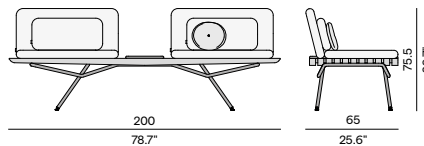

Materials & colours

Frame - finishing
PCSTS - iroko

SF10
lava

HFIR
iroko

Finishing accessory
marble

MF01
carrara
white

MF02
portoro
black

Discover San

Discover our suggested colour combinations
and concepts

Bench 200x65

Concept 1

Concept 2

Concept 3

Marble - Round 40

Marble - Rectangular 65