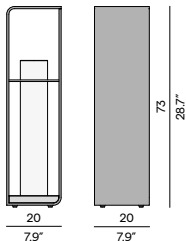

Outdoor lighting Lumo - large