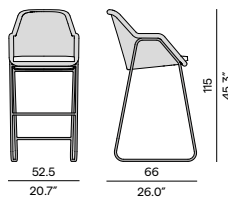

1W44
hazel

Discover Mood

Discover our suggested colour combinations

Dining arm chair

1-seater

Barstool - 80

Barstool - 60

Materials & colours