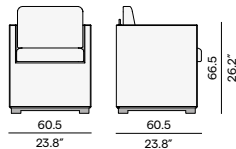

Features

- Modular system
- Lounger with wheels
- Possibility to customise fabrics

Discover Zendo

Discover our suggested colour combinations and concepts

Dining arm chair

1-seater

2,5-seater

3-seater