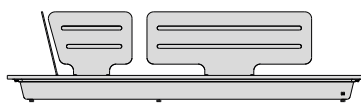

Materials & colours

Frame - finishing
PCSTS - alu

SF10
lava

AF10
lava

PCSTS - iroko

SF10
lava

HFIR
iroko

SF08
white

HFIR
iroko

Features

- Modular system
- Reclining back 30°

Discover Air

Discover our suggested colour combinations and concepts

Pictured back- and armrest combinations are indicative. Multiple combinations possible.

Left end seat

264

103.9"

264

103.9"

107

42.1"

66
26.0"

Right end seat

264

103.9"

264

103.9"

107

42.1"

66
26.0"

Trolley

82

32.3"

67

26.4"

137
53.9"