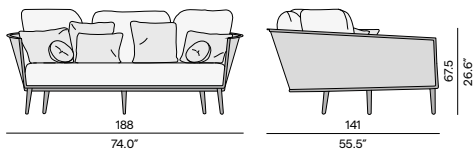

Cascade[•] designed by Stephane De Winter

Materials & colours

Frame - finishing

PCA - rope

AF08
white

3R02
silver
45mm

AF10
lava

3R03
anthracite
45mm

Discover Cascade

Discover our suggested colour combinations

1-seater

3-seater

Daybed