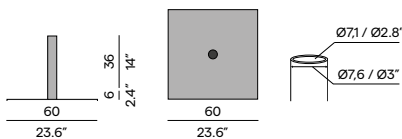

Central pole umbrella 300×300 / 350×350 / 300×400

Central pole umbrella Ø300 / Ø350

Central pole umbrella base 55kg

Central pole umbrella base 80kg

Umbrellas

Materials & colours

Frame

PCA