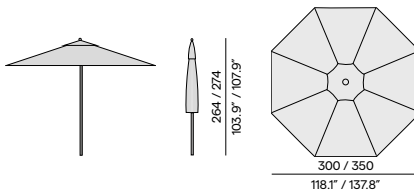

Central pole umbrella Ø300 / Ø350