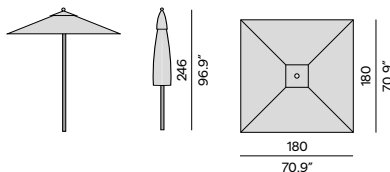

C045
oliva

C046
denim

C048
mineral

Features

- Mechanism in anodised aluminium
- Protective cover included

Discover umbrellas

Small central pole umbrella 180×180

Small central pole umbrella base 21kg