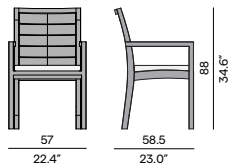

Dining arm chair - Teak