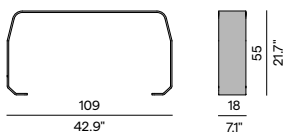

AF13
flint

Discover Kumo

Discover our suggested colour combinations and concepts

Seat - 214x107

Seat - 107x107

Backrest - 216x55H

Pouf 50x50

Backrest - 109x55H