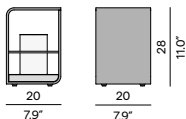

Outdoor lighting Lumo - small