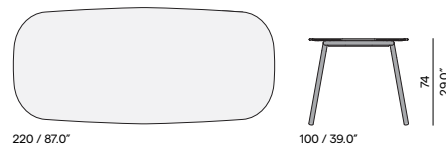

- Table top in 1 piece with 5 parts simulation
- Armchair protection on table base

Discover Minus

Counter table

Dining table

Coffee table

Materials & colours

Frame
PCA

AF08
white