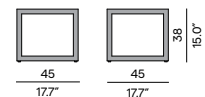

Dining arm chair - Textiles

Lounger - Textiles

Dining arm chair - Teak

Lounger - Teak

Sidetable - 45x45

Towel rack

Cross Teak

designed by Mads Odgård