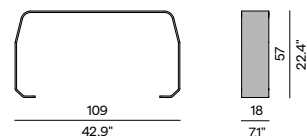

Armrest - 109x57H